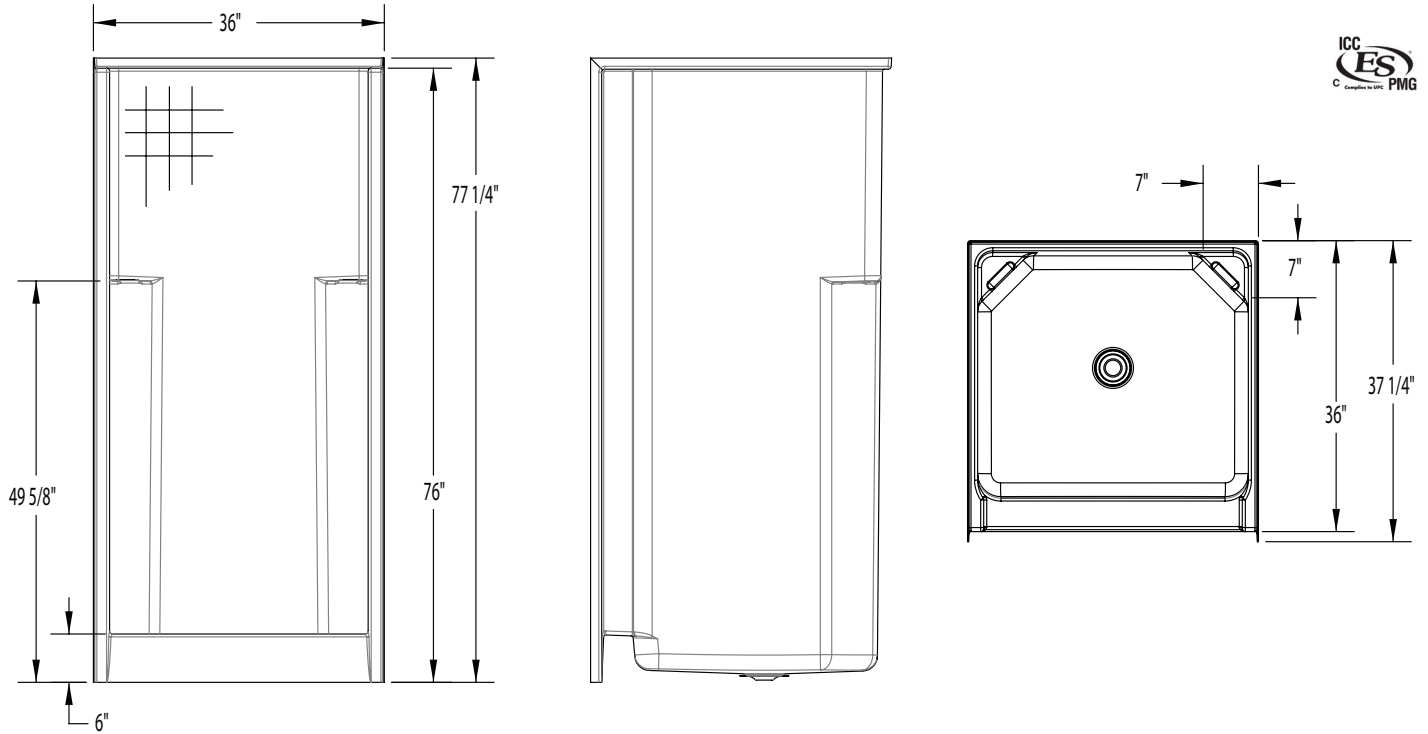

1363CTC – EVERYDAY SHOWERS

36 x 36 x 76 inches

FEATURES

- Shower stall
- Textured tile finish
- Molded toiletry shelves
- Tall version of 1363CT
- Slip-resistant textured bottom
- Center drain
- AcrylX™ applied acrylic surface
- Lifetime limited warranty

COLOR OPTIONS

Stock	Upgraded	Premium
White	Almond Linen/Biscuit Bone	Black Mexican Sand Sand Bar Sterling Silver

1363CTC

36 x 36 x 76 inches

FEATURES lbs Dimensional Tolerance $\pm \frac{3}{8}$ ". Dimensions needed for site preparation should be measured from the unit. Aquatic assumes no responsibility for preparatory work.

Model #	Material	Wall Finish	Pieces	Drain	Seat	Net Wt.	Pkg. Wt.
Shower # 1363CTC	AcrylX™	Textured Tile	1	Center	-	93	98

DIMENSIONS

Specifications	inches
Width: Overall / Net	36
Depth: Overall / Net	37 1/4 / 36
Height: Overall / Net	77 1/4 / 76
Enclosure Opening	32
Skirt Height	6
Drain Rough-In (from Back Wall)	15 3/4
Drain Rough-In (from Side Wall)	18
Drain: Diameter / Clearance	3 1/4 / 3/4

FRAMING DIMENSIONS inches

Type	D Depth	W Width	H Height	A	B	C
Alcove	37 1/4	36 1/8	-	Box Out	18	15 3/4