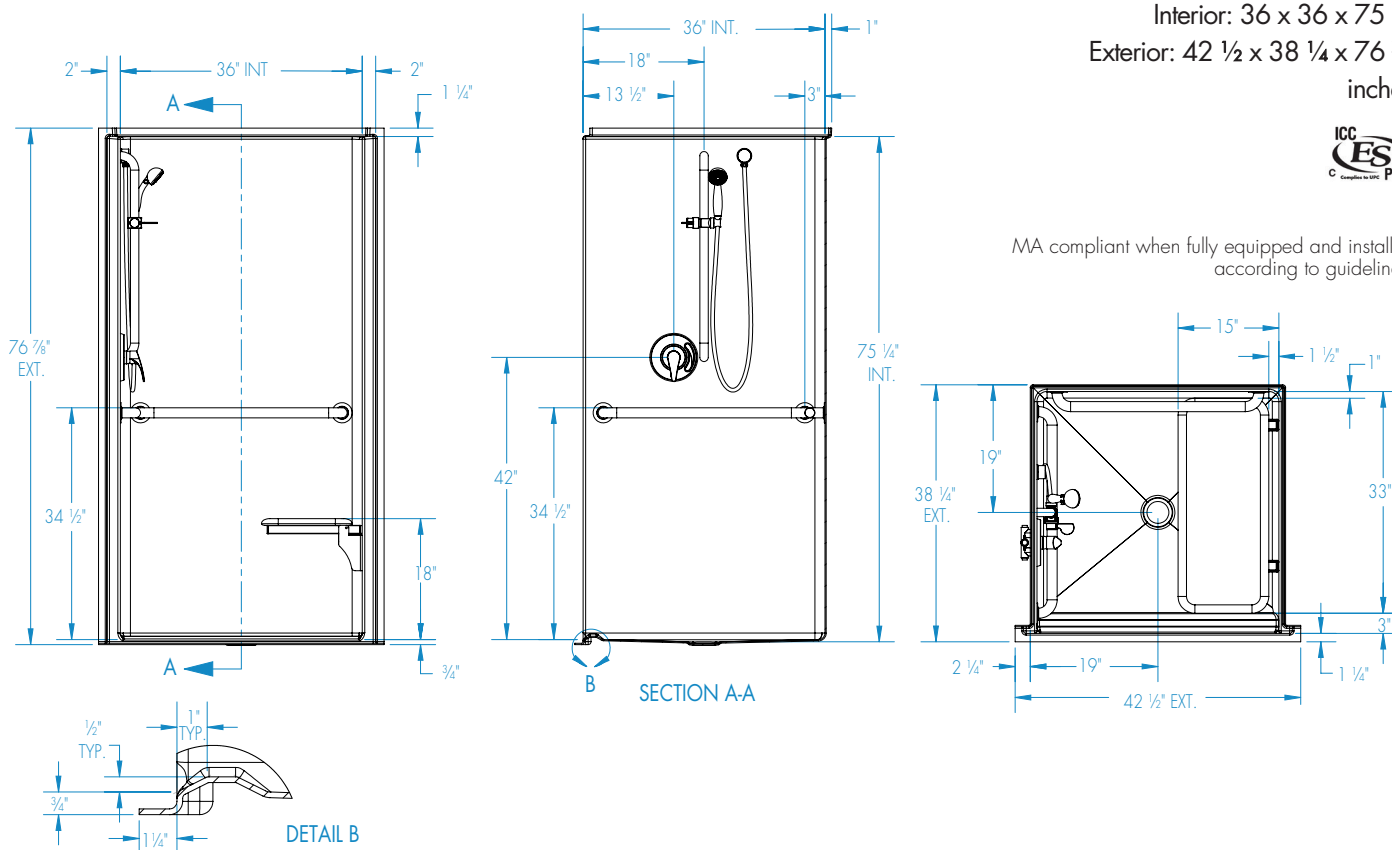

**Additional custom colors available.
(Contact Customer Service)

Aquatic products may be specified as Lasco Bathware.

1363BFSDMA

Interior: 36 x 36 x 75 1/4
Exterior: 42 1/2 x 38 1/4 x 76 7/8
inches

MA compliant when fully equipped and installed according to guidelines.

FEATURES

Dimensional Tolerance $\pm \frac{3}{8}$ ". Dimensions needed for site preparation should be measured from the unit. Aquatic assumes no responsibility for preparatory work.

Type and Model #	Material	Wall Finish	Pieces	Drain	Dam/Skirt Height	Net Wt. lbs	Pkg. Wt. lbs
Shower #1363BFSDMA	AcrylX™	Smooth	1	Center	3/4" skirt, 1/2" threshold	172	182

DIMENSIONS

Specifications	inches
Width: Overall / Net	42 1/2 / 36
Depth: Overall / Net	38 1/4 / 36
Height: Overall / Net	76 7/8 / 75 1/4
Enclosure Opening:	36
Skirt Height:	3/4
Drain Rough-In (from Back Wall)	19
Drain Rough-In (from Side Wall)	19

FRAMING DIMENSIONS inches

Type	D Depth	W Width	H Height	A	B	C
Alcove	35 3/4	38 1/8	-	Box Out	19	19