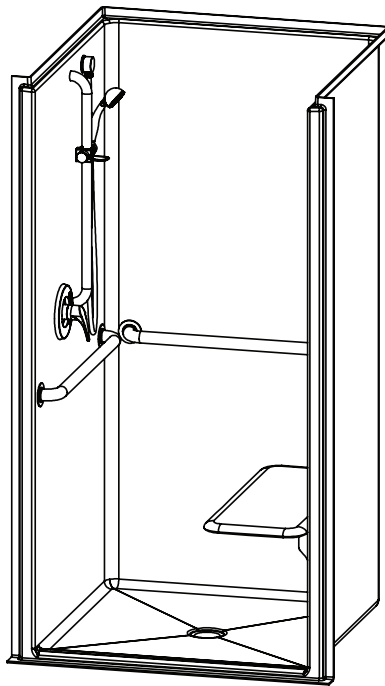

1363BFSDMA – ACCESSIBLE SHOWERS

inches

Interior: 36 x 36 x 75 ¼

Exterior: 42 ½ x 38 ¼ x 76 7/8

The 1363BFSDMA transfer shower features innovative installation design, including an engineered leveled base and improved front threshold. A true time and money saver, our pre-leveled base lets you install directly on a **level** floor. And its front threshold is engineered to keep a constant level without the use of brackets during installation.

FEATURES

- Massachusetts only
- Pre-leveled base
- AcrylX™ applied acrylic surface
- ¾" skirt
- No threshold
- Barrier free when properly installed
- Smooth wall
- Center drain
- Lifetime limited warranty (30 year commercial)

OPTIONS

- RH or LH fixture wall
- Grab bars
- Fold-up seat
- Hand-held shower assembly with slide bar
- Pressure balancing mixing valve
- Soap dish
- Curtain rod and/ or shower curtain

CODE COMPLIANCE

- 521-CMR

DIMENSIONS

Specifications	inches
Width: Overall / Net	42 1/2 / 36
Depth: Overall / Net	38 1/4 / 36
Height: Overall / Net	76 7/8 / 75 1/4
Enclosure Opening:	36
Skirt Height:	3/4
Drain Rough-In (from Back Wall)	19
Drain Rough-In (from Side Wall)	19