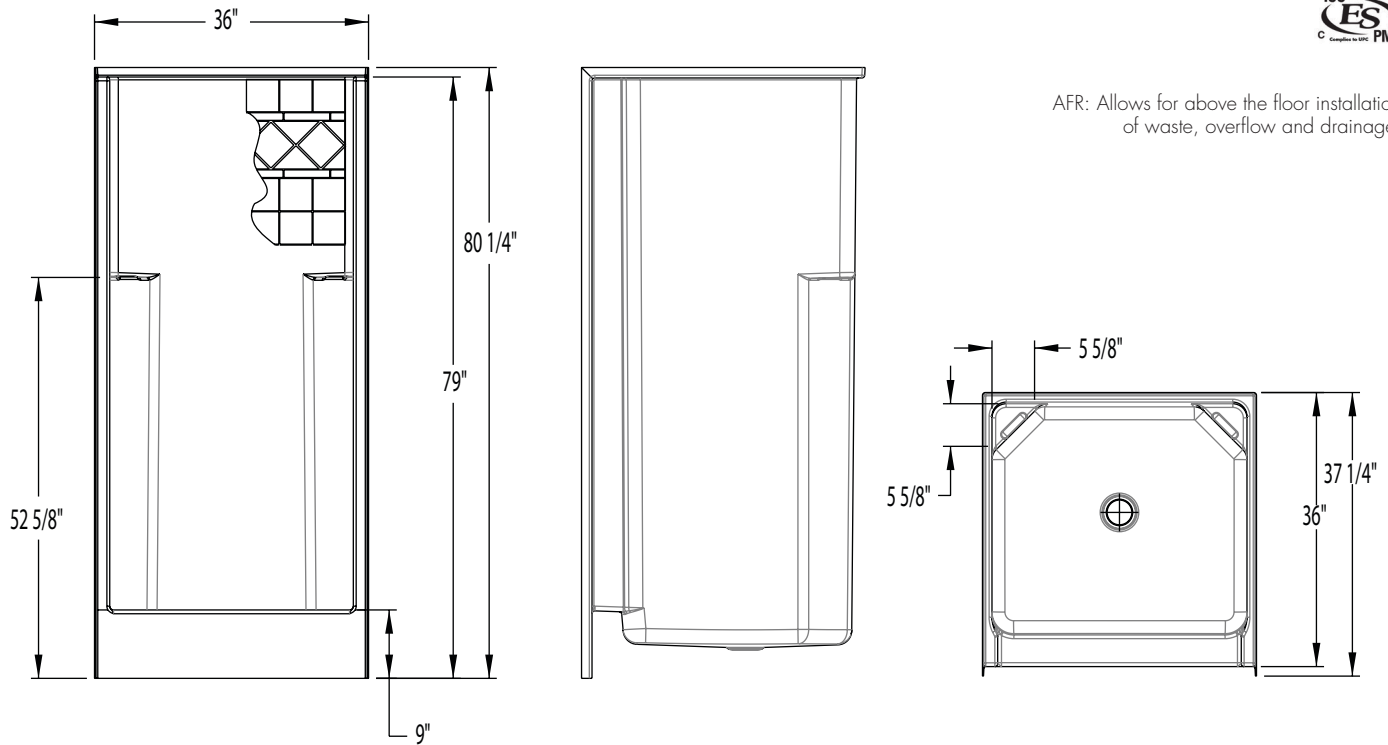

1363DTCM – EVERYDAY SHOWERS

36 x 36 x 79 inches

FEATURES

- Shower stall
- Diagonal tile
- Molded toiletry shelves
- Above-floor rough
- Slip-resistant textured bottom
- Center drain
- AcrylX™ applied acrylic surface
- Lifetime limited warranty

COLOR OPTIONS

Stock	Upgraded	Premium
White	Almond Linen/Biscuit Bone	Black Mexican Sand Sand Bar Sterling Silver

1363DTCM

36 x 36 x 79 inches

AFR: Allows for above the floor installation of waste, overflow and drainage.

DIMENSIONS

Specifications	inches
Width: Overall / Net	36
Depth: Overall / Net	37 1/4 / 36
Height: Overall / Net	80 1/4 / 79
Enclosure Opening	32
Skirt Height	9
Drain Rough-In (from Back Wall)	15 3/4
Drain Rough-In (from Side Wall)	18
Drain: Diameter / Clearance	3/4 / 3 3/4

FRAMING DIMENSIONS inches

Type	D Depth	W Width	H Height	A	B	C
Alcove	37 1/4	36 1/8	-	Box Out	18	15 3/4