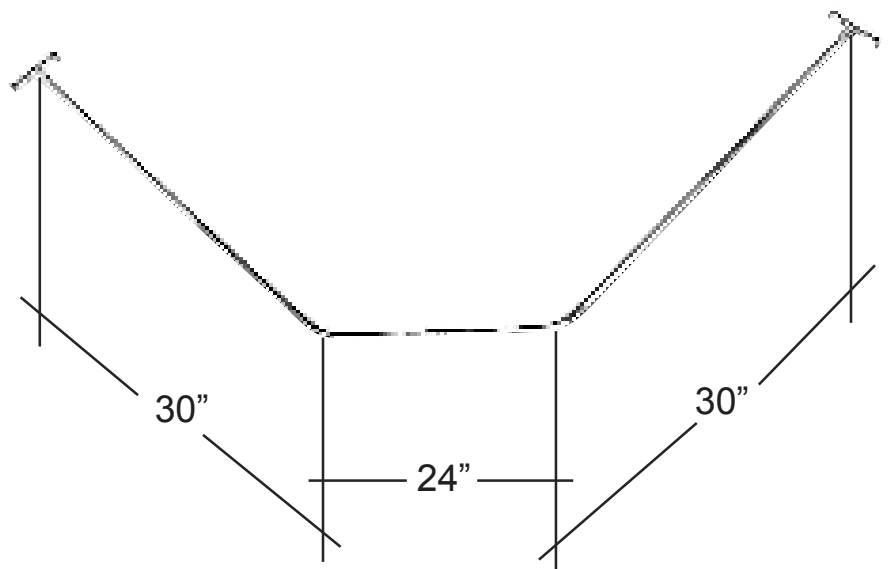

NEO ANGLE SHOWER ROD

Cat. No.
4157

30" X 24" X 30"

Rectangular Flange

Features:

- ▶ 1" Solid Brass Tubing
- ▶ Includes Rectangular Flanges: Part #300
- ▶ Rods Are Two Pieces
- ▶ Rods Are Adjustable By Cutting Ends
- ▶ Available In 2 Finishes
- ▶ Ceiling Supports Available: Part #340

Finishes:

- CP** Polished Chrome
- BP** Polished Brass

Dimensions are nominal and may vary. Dimensions and specifications subject to change without notice.