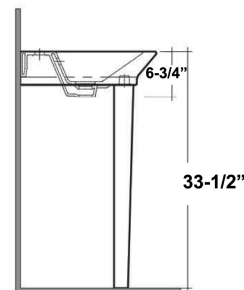

OPULENCE "His" SMALL CONSOLE

Cat. No
961, 962

Faucet not included

W: 31-1/2"
D: 19-3/8"
H: 33-1/2"

Leg Dimensions

Length: 29" (1 1/8" Slides into basin bottom)
Bottom: 2" W X 2 1/2" D
Top: 2 3/4" W X 2 3/4" D

Interior Dimensions:

Basin Interior:	18-1/2" x 12"
Basin Depth:	4-1/2"
Water depth to overflow:	3-7/8"
Side Deck:	10-3/8"
Back of basin to center of faucet:	3"
Back of basin to center of drain:	9"
Mount bolts height:	31-1/4"
Mount holes cc:	11"
Faucet and spout holes:	1-1/4"

Colors:

WH White

Mounting Hardware

Compliance Certification

- Meets or exceeds the following specifications: ASME A112.19.1
- 2018 AND CSA B45.1-18 for
- Fire Clay fixtures.

Dimensions of fixture are nominal and may vary within the range of tolerances established by ASME Standard A112.19.2.2018 Dimensions and specifications subject to change without notice.