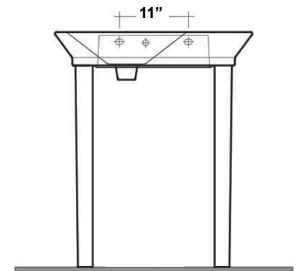

OPULENCE "His" SMALL CONSOLE

Cat. No
961, 962

Faucet not included

W: 31-1/2"
D: 19-3/8"
H: 33-1/2"

Leg Dimensions

Length: 29" (1 1/8" Slides into basin bottom)
Bottom: 2" W X 2 1/2" D
Top: 2 3/4" W X 2 3/4" D

Interior Dimensions:

Basin Interior:	18-1/2" x 12"
Basin Depth:	4-1/2"
Water depth to overflow:	3-7/8"
Side Deck:	10-3/8"
Back of basin to center of faucet:	3"
Back of basin to center of drain:	9"
Mount bolts height:	31-1/4"
Mount holes cc:	11"
Faucet and spout holes:	1-1/4"

Features:

- ▶ Fine fire clay construction
- ▶ Transitional style
- ▶ Rectangular basin
- ▶ Available pre-drilled for 1-hole faucet (**961**), 4" centerset (**960**), and 8" widespread (**962**)
- ▶ Mounting Hardware included
- ▶ Pre-drilled overflow hole

Colors:

WH White

Mounting Hardware

Compliance Certification

- Meets or exceeds the following specifications: ASME A112.19.1
- 2018 AND CSA B45.1-18 for
- Fire Clay fixtures.

Dimensions of fixture are nominal and may vary within the range of tolerances established by ASME Standard A112.19.2.2018 Dimensions and specifications subject to change without notice.