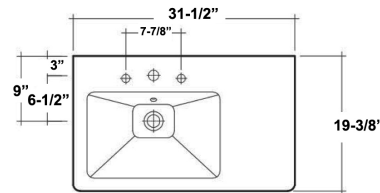

OPULENCE "His" SMALL CONSOLE

Cat. No
961, 962

Faucet not included

W: 31-1/2"
D: 19-3/8"
H: 33-1/2"

Leg Dimensions

Length: 29" (1 1/8" Slides into basin bottom)
Bottom: 2" W X 2 1/2" D
Top: 2 3/4" W X 2 3/4" D

Interior Dimensions:

Basin Interior:	18-1/2" x 12"
Basin Depth:	4-1/2"
Water depth to overflow:	3-7/8"
Side Deck:	10-3/8"
Back of basin to center of faucet:	3"
Back of basin to center of drain:	9"
Mount bolts height:	31-1/4"
Mount holes cc:	11"
Faucet and spout holes:	1-1/4"

Colors:

WH White

Mounting Hardware

Compliance Certification

- Meets or exceeds the following specifications: ASME A112.19.1
- 2018 AND CSA B45.1-18 for
- Fire Clay fixtures.

Dimensions of fixture are nominal and may vary within the range of tolerances established by ASME Standard A112.19.2.2018 Dimensions and specifications subject to change without notice.