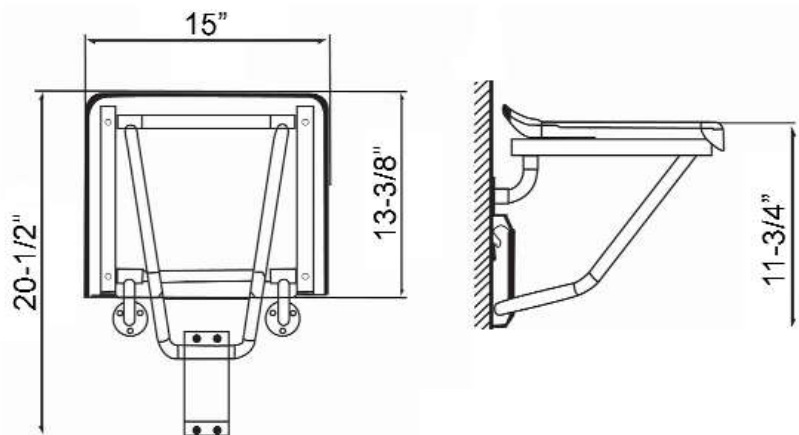

# 15" FOLD-UP SHOWER SEAT

Cat. No.  
6112

Width: 15"  
Depth: 13-3/8"  
Height: 11-3/4"

Seat Width: 15"  
Seat Depth: 13-3/8"

Wall Bracket Height: 6-3/8"

## Features:

- ▶ Bullet wood construction
- ▶ Wall mounted design
- ▶ Folds up when not in use
- ▶ Mounting bracket is stainless steel
- ▶ Plastic support bar guide included
- ▶ Maximum weight capacity is 397 lb.

Dimensions of fixture are nominal and may vary. Dimensions and specifications subject to change without notice.