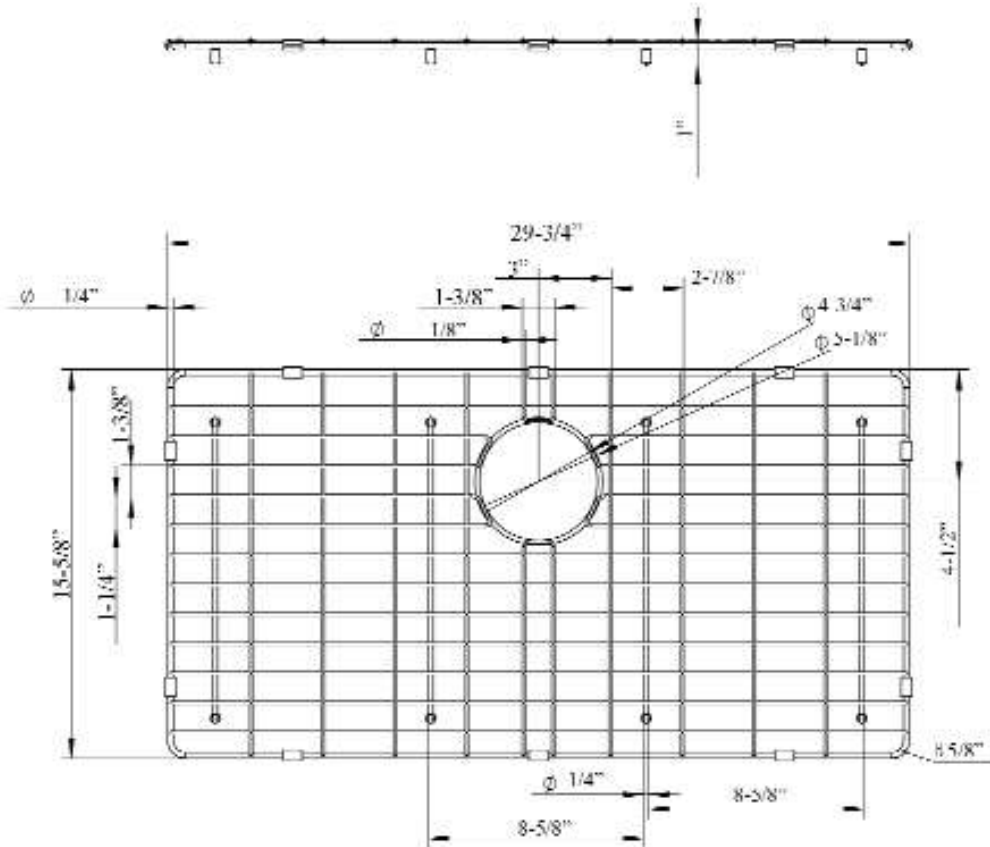

# KSSSB2162 WIRE GRID

Cat. No.  
KSSSB2162-WIRE

## Features:

- ▶ Fits bottom of KSSSB2162 farmer sink
- ▶ Rubber Feet Covers Included

## Finishes:

**SS** Stainless Steel

W: 29-<sup>3</sup>/<sub>4</sub>"  
D: 15-<sup>5</sup>/<sub>8</sub>"  
H: 1"

Drain Hole : 4-<sup>3</sup>/<sub>4</sub>"

Dimensions and specifications subject to change without notice.