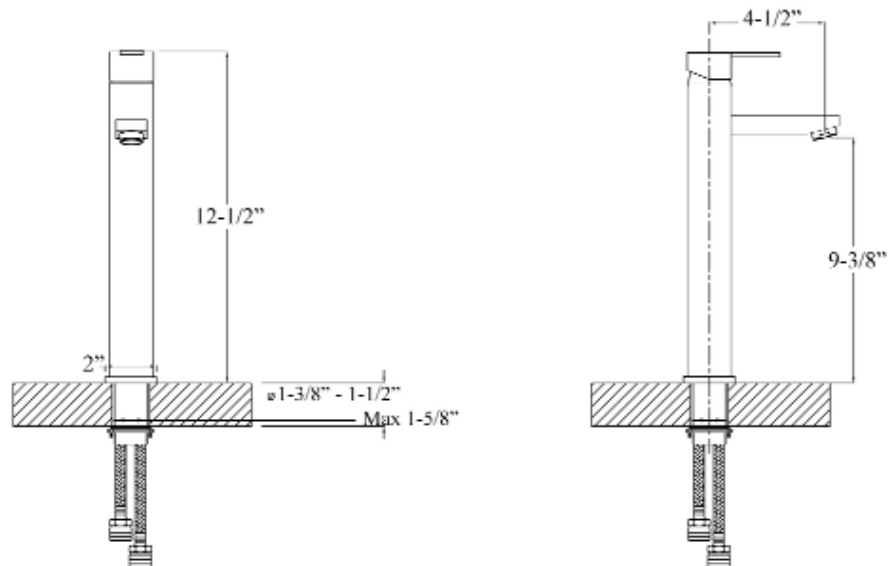

FULTON SINGLE HANDLE VESSEL FAUCET

Cat. No.
LFV406

Spout Reach: 4-1/2"
Height: 12-1/2"

Features:

- ▶ Constructed of solid brass
- ▶ Single handle operation
- ▶ Includes 2 braided hoses
- ▶ Drain not included
- ▶ Hoses have 1/2" Male connectors
- ▶ Height to spout 9-3/8"
- ▶ Ceramic disc cartridges
- ▶ Flow rate is 1.2 GPM at 60 psi
- ▶ cUPC/NSF/AB1953 Certified

Finishes:

- CP** Polished Chrome
- BN** Brushed Nickel
- ORB** Oil Rubbed Bronze

Dimensions of fixture are nominal and may vary. Dimensions and specifications subject to change without notice.