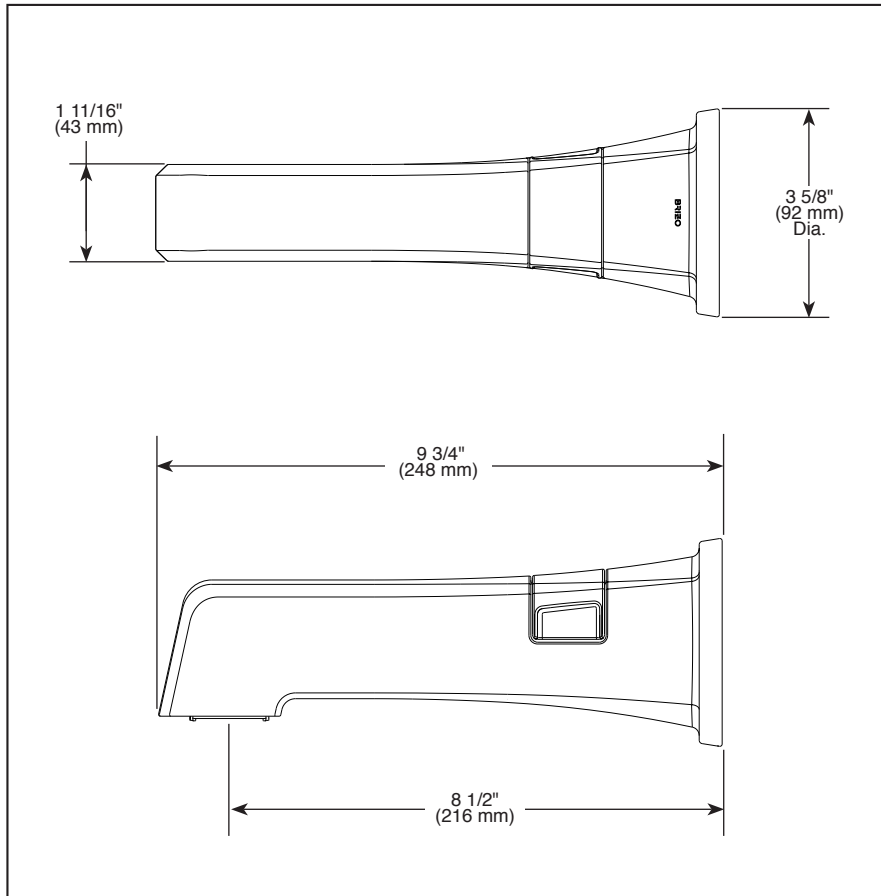

BRIZO®

DIVERTER TUB SPOUT

■ Levoir™ Bath Collection

STANDARD SPECIFICATIONS:

- Intergrated pull-up diverter tub spout
- Solid brass construction
- Spout features hidden stream straightener
- Universal adapter included (RP90472) allows for sweat or slip onto 1/2" CWT or thread onto 1/2" NPT

COMPLIES WITH:

- ASME A112.18.1 / CSA B125.1

Submitted Model No.: _____

Specific Features: _____

▲ Designate Proper Finish Suffix

Brizo reserves the right (1) to make changes in specifications and materials, and (2) to change or discontinue models, both without notice or obligation. Dimensions are for reference only. See current full-line price book or www.brizo.com for finish options and product availability.