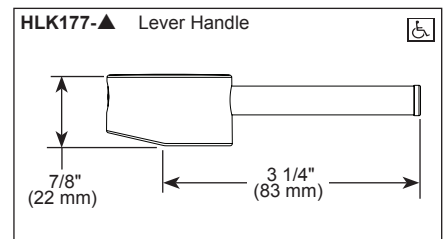

COMPLIES WITH:

- ASME A112.18.1 / CSA B125.1
- ASME A112.18.6
- Indicates compliance to ICC/ANSI A117.1
- Verified compliant with .25% weighted average Pb content regulations.