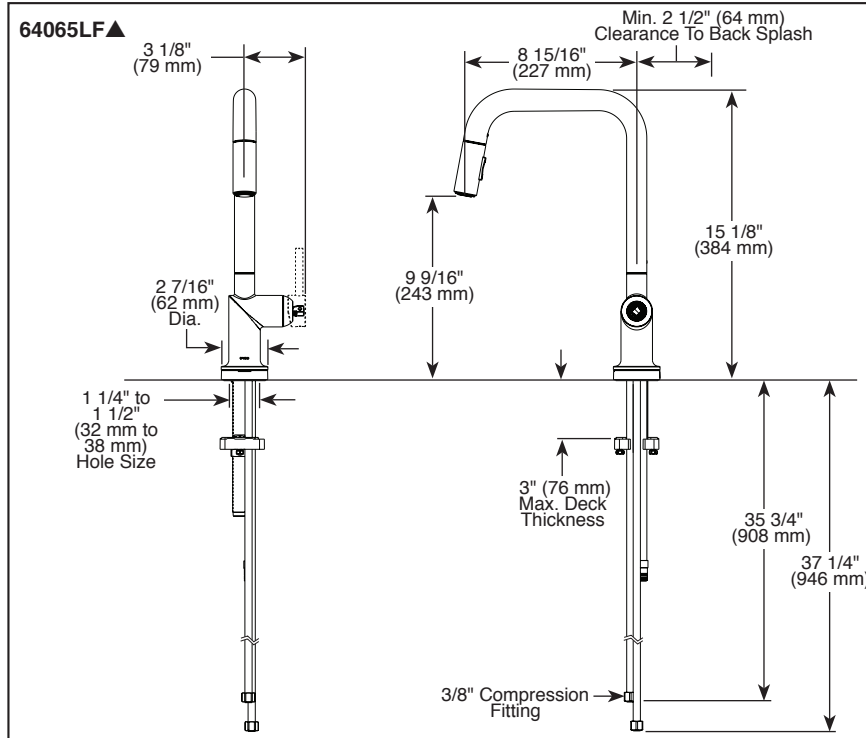

BRIZO®

KITCHEN FAUCETS

- Odin® Collection
- Single Handle Deck Mount

Submitted Model No.: _____

Specific Features: _____

FEATURES:

- DIAMOND Seal® Technology
- MagneDock® Magnetic Docking
- Touch-Clean® Sprayhead
- Smart Touch® On/Off Functionality

STANDARD SPECIFICATIONS:

- Max flow rate 1.8 gpm @ 60 psi, 6.8 L/min @ 414 kPa
- One hole mount
- Spout rotates 360°
- Diamond coated ceramic cartridge
- Quick connect hoses
- Two-function wand: Aerated stream or spray
- Dual integral check valves in sprayer
- On-off indicator light also signals when batteries run low
- Handles sold separately. See handle options below

WARRANTY

- Parts and Finish - Lifetime limited warranty; or for commercial purchasers, 10 years for multi-family residential (apartments and condominiums) and 5 years for all other commercial uses, in each case from the date of purchase.
- Electronic Parts and Batteries (if applicable) - 5 years from the date of purchase; or for commercial purchasers, 1 year from the date of purchase. No warranty is provided on batteries.

COMPLIES WITH:

- ASME A112.18.1 / CSA B125.1
- ASME A112.18.6
- Indicates compliance to ICC/ANSI A117.1
- Verified compliant with .25% weighted average Pb content regulations.

▲ Designate proper finish suffix

Brizo Kitchen & Bath Company reserves the right (1) to make changes in specifications and materials, and (2) to change or discontinue models, both without notice or obligation. Dimensions are for reference only. See current full-line price book or www.brizo.com for finish options and product availability.

BSP-K-64065LF-LHP Rev. A

Brizo Kitchen & Bath Company

55 E. 111th Street, Indianapolis, IN 46280
350 South Edgeware Road, St. Thomas, ON N5P 4L1
© 2020 Brizo Kitchen & Bath Company