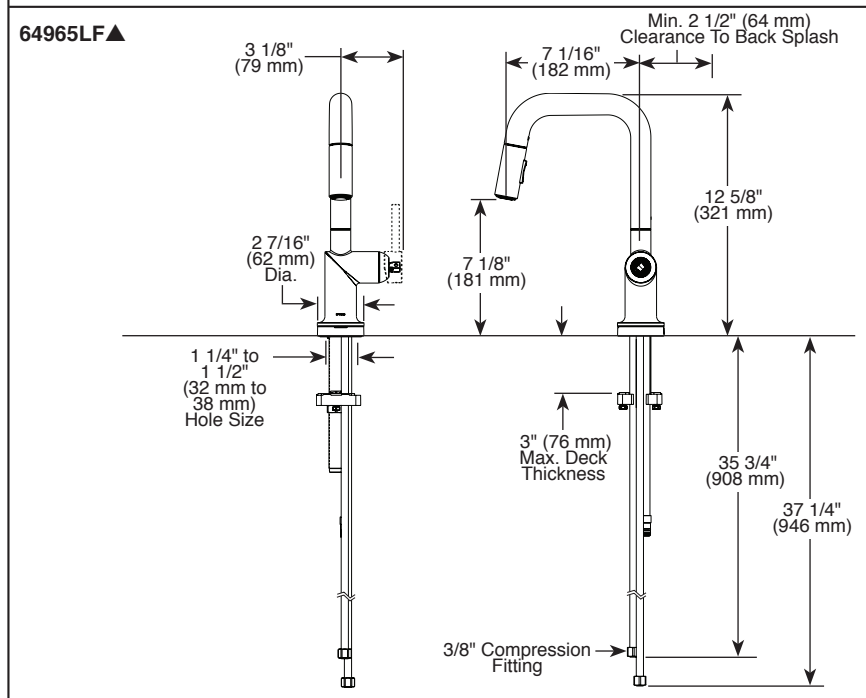

BRIZO®

KITCHEN FAUCETS

- Odin® Collection
- Single Handle Deck Mount

Submitted Model No.: _____

Specific Features: _____

FEATURES:

- DIAMOND Seal® Technology
- MagneDock® Magnetic Docking
- Touch-Clean® Sprayhead
- Smart Touch® On/Off Functionality

STANDARD SPECIFICATIONS:

- Max flow rate 1.8 gpm @ 60 psi, 6.8 L/min @ 414 kPa
- One hole mount
- Spout rotates 360°
- Diamond coated ceramic cartridge
- Quick connect hoses
- Two-function wand: Aerated stream or spray
- Dual integral check valves in sprayer
- On-off indicator light also signals when batteries run low
- Handles sold separately. See handle options below

WARRANTY

- Parts and Finish - Lifetime limited warranty; or for commercial purchasers, 10 years for multi-family residential (apartments and condominiums) and 5 years for all other commercial uses, in each case from the date of purchase.
- Electronic Parts and Batteries (if applicable) - 5 years from the date of purchase; or for commercial purchasers, 1 year from the date of purchase. No warranty is provided on batteries.

COMPLIES WITH:

- ASME A112.18.1 / CSA B125.1
- ASME A112.18.6
- Indicates compliance to ICC/ANSI A117.1
- Verified compliant with .25% weighted average Pb content regulations.

▲ Designate proper finish suffix

Brizo Kitchen & Bath Company reserves the right (1) to make changes in specifications and materials, and (2) to change or discontinue models, both without notice or obligation. Dimensions are for reference only. See current full-line price book or www.brizo.com for finish options and product availability.

BSP-K-64065LF-LHP Rev. A

Brizo Kitchen & Bath Company

55 E. 111th Street, Indianapolis, IN 46280
350 South Edgeware Road, St. Thomas, ON N5P 4L1
© 2020 Brizo Kitchen & Bath Company