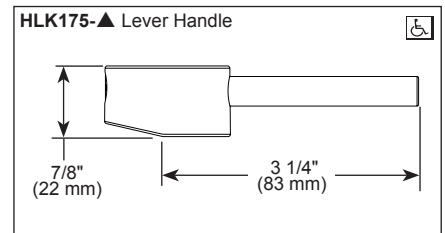

COMPLIES WITH:

- ASME A112.18.1 / CSA B125.1
- ASME A112.18.6
- Indicates compliance to ICC/ANSI A117.1
- Verified compliant with .25% weighted average Pb content regulations.