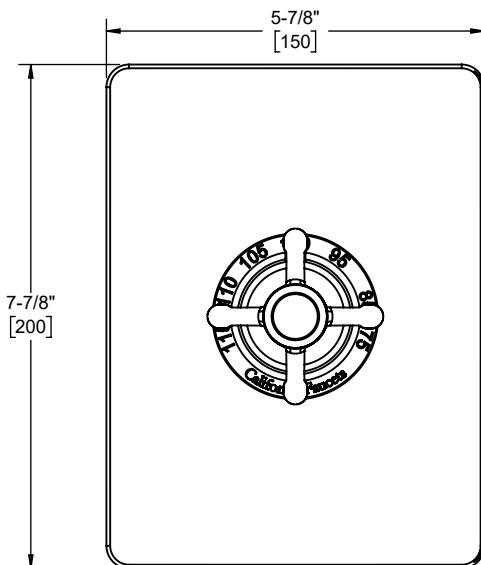

Codes/Standards Applicable

Product meets or exceeds the following:

- ASME A112.18.1/CSA B125.1
- ASSE 1016
- ADA compliant (with lever handles)

**TO-THCN-61
TO-THCN-61XD**

TO-THCN-61 shown

TO-THCN-61 front view

TO-THCN-61 side view

TO-THCN-61XD front view

TO-THCN-61XD side view

Specifications subject to change without notice

Dimensions are inches, rounded to 1/16"
[Dimensions in brackets are mm, rounded to 1mm]