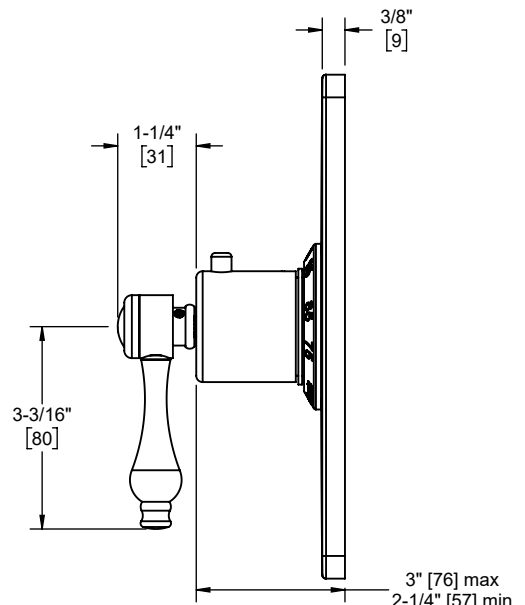

Codes/Standards Applicable

Product meets or exceeds the following:

- ASME A112.18.1/CSA B125.1
- ASSE 1016
- ADA compliant (with lever handles)

**TO-THCN-61
TO-THCN-61XD**

TO-THCN-61 shown

TO-THCN-61 front view

TO-THCN-61 side view

TO-THCN-61XD front view

TO-THCN-61XD side view

Specifications subject to change without notice

Dimensions are inches, rounded to 1/16"
[Dimensions in brackets are mm, rounded to 1mm]