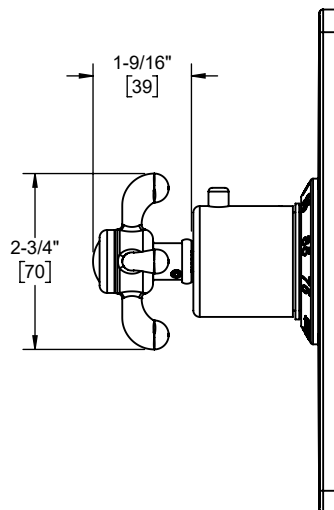

Codes/Standards Applicable

Product meets or exceeds the following:

- ASME A112.18.1/CSA B125.1
- ASSE 1016
- ADA compliant (with lever handles)

**TO-THCN-61
TO-THCN-61XD**

TO-THCN-61 shown

TO-THCN-61 front view

TO-THCN-61 side view

TO-THCN-61XD front view

TO-THCN-61XD side view

Specifications subject to change without notice

Dimensions are inches, rounded to 1/16"
[Dimensions in brackets are mm, rounded to 1mm]