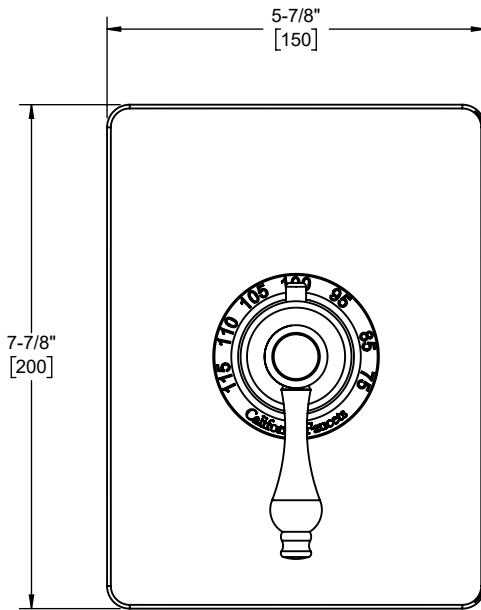

Codes/Standards Applicable

Product meets or exceeds the following:

- ASME A112.18.1/CSA B125.1
- ASSE 1016
- ADA compliant (with lever handles)

**TO-THCN-61
TO-THCN-61XD**

TO-THCN-61 shown

TO-THCN-61 front view

TO-THCN-61 side view

TO-THCN-61XD front view

TO-THCN-61XD side view

Specifications subject to change without notice

Dimensions are inches, rounded to 1/16"
[Dimensions in brackets are mm, rounded to 1mm]