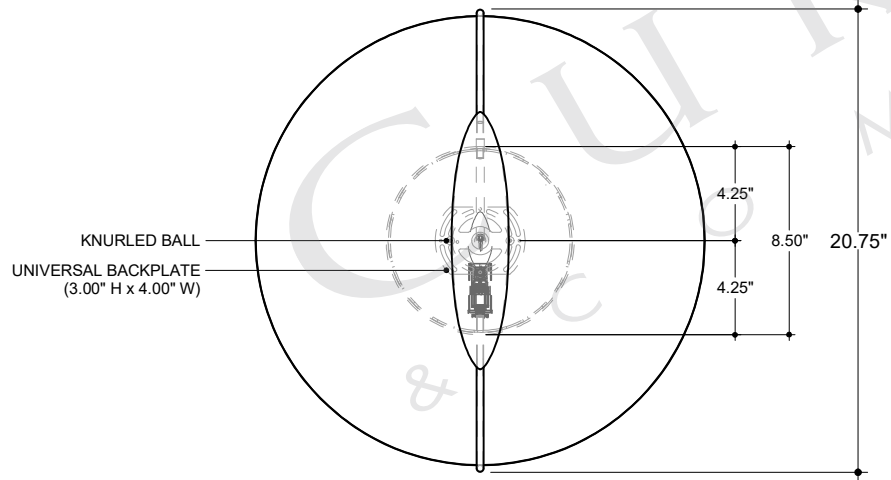

TOP VIEW

FRONT VIEW

SIDE VIEW

5000-0130

ALL WORK © 2019 CURREY & COMPANY