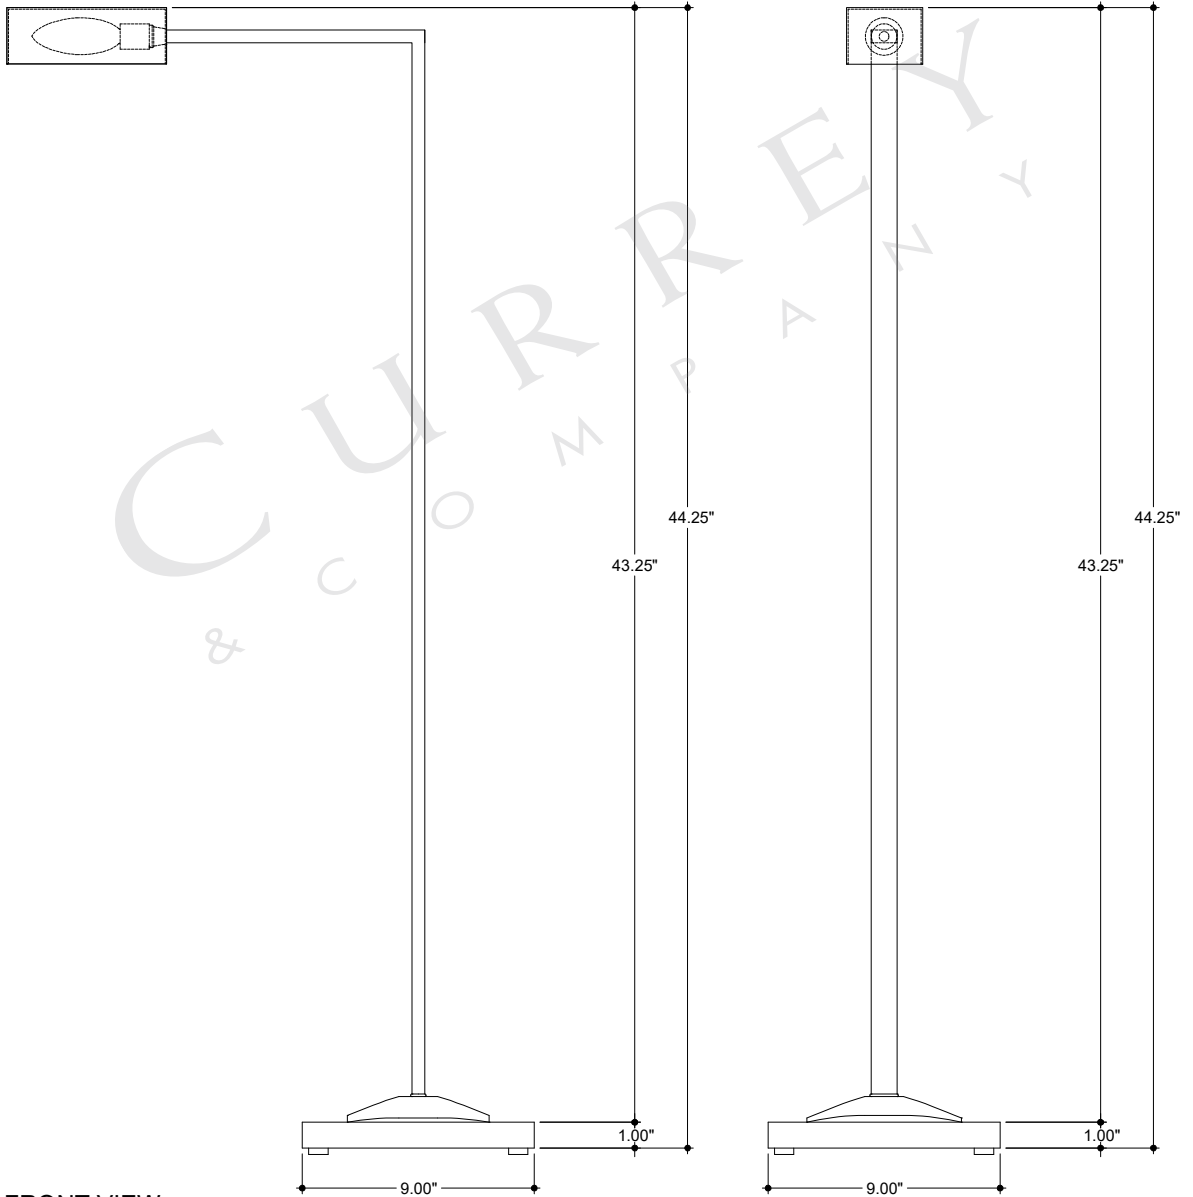

TOP VIEW

FRONT VIEW

8000-0026

ALL WORK © 2017 CURREY & COMPANY