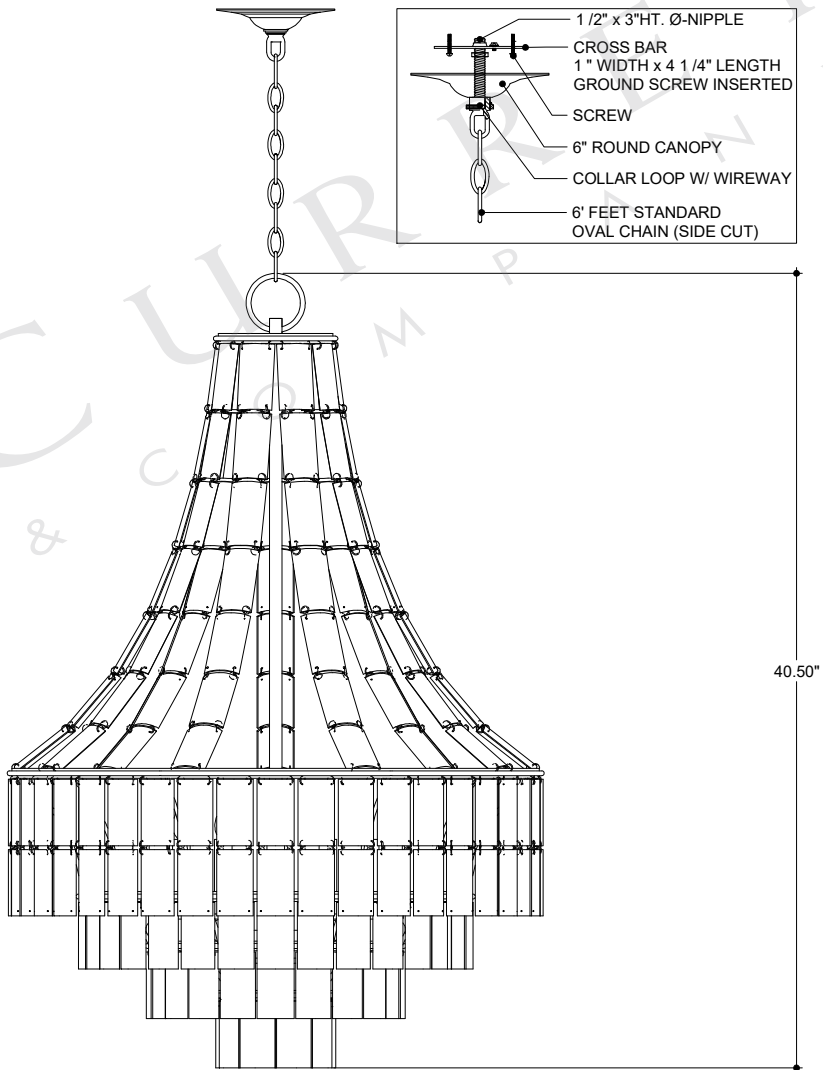

TOP VIEW

- 1/2" x 3" HT. Ø-NIPPLE
- CROSS BAR  
1" WIDTH x 4 1/4" LENGTH  
GROUND SCREW INSERTED
- SCREW
- 6" ROUND CANOPY
- COLLAR LOOP W/ WIREWAY
- 6' FEET STANDARD  
OVAL CHAIN (SIDE CUT)

FRONT VIEW