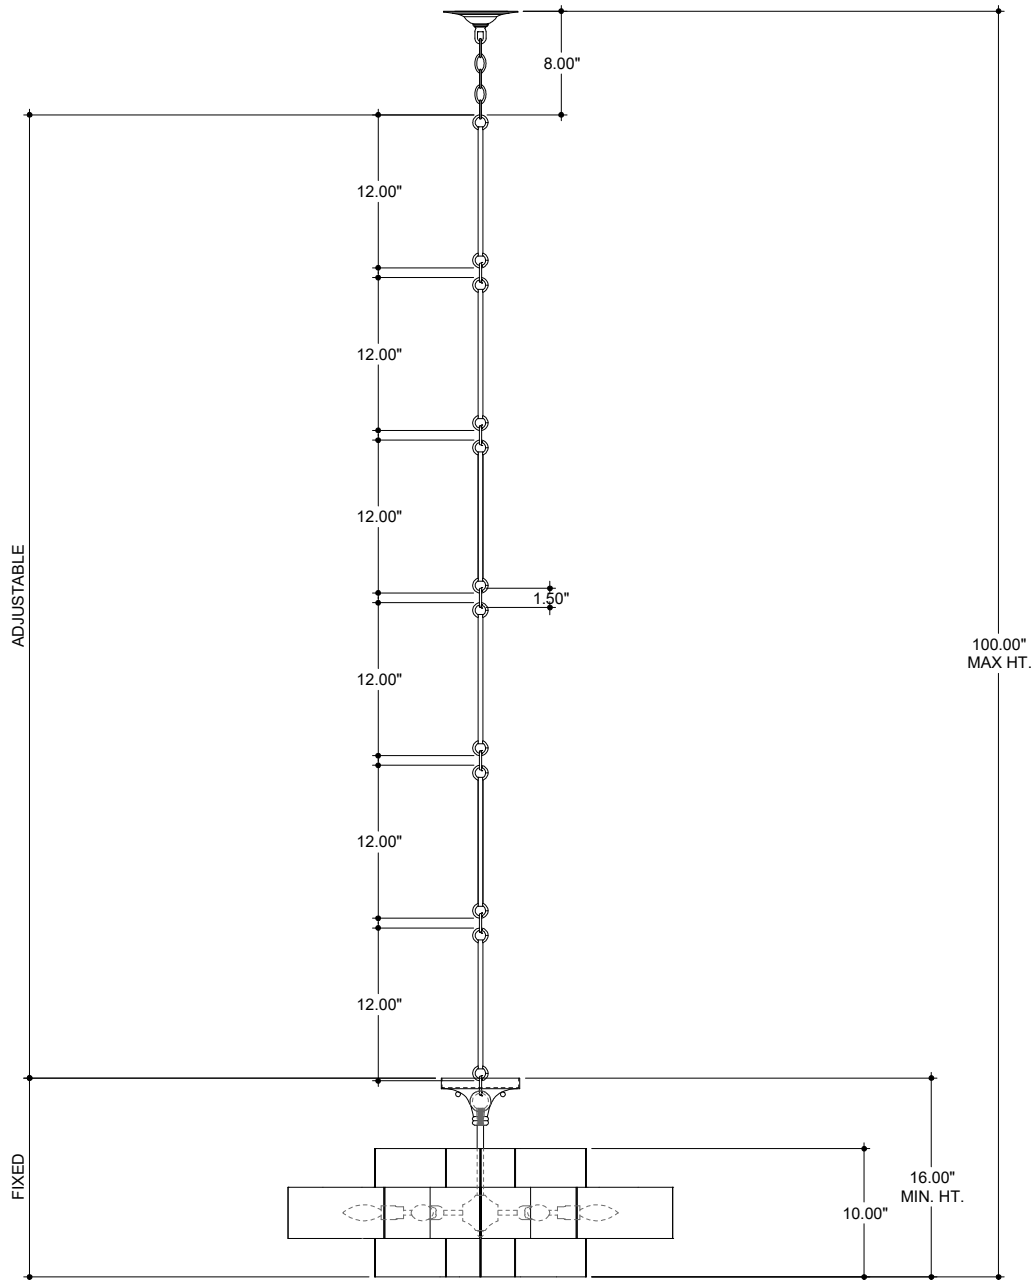

TOP VIEW

FRONT VIEW

30.00" DIA. BODY  
 6.00" DIA. CANOPY  
 UNIVERSAL  
 BACKPLATE  
 (3.00" H x 4.00" W)

TOP VIEW

CANOPY DETAIL

FRONT VIEW

9000-0429

ALL WORK © 2018 CURREY & COMPANY