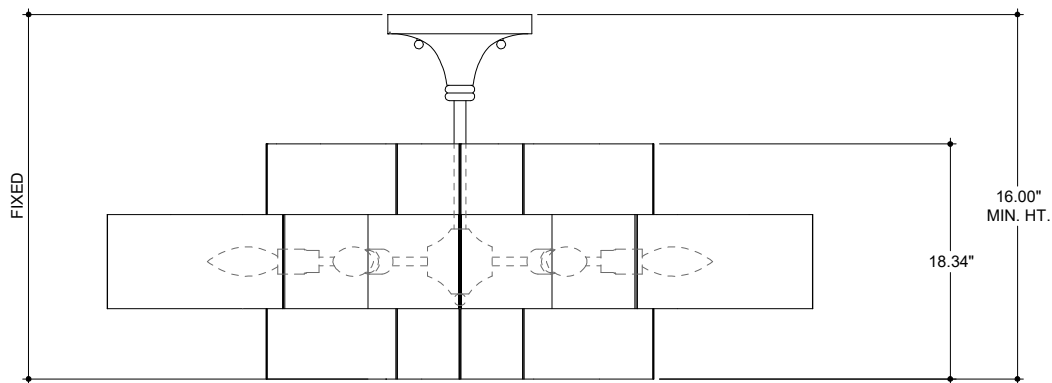

TOP VIEW

FRONT VIEW

30.00" DIA. BODY  
 6.00" DIA. CANOPY  
 UNIVERSAL  
 BACKPLATE  
 (3.00" H x 4.00" W)

TOP VIEW

CANOPY DETAIL

FRONT VIEW

9000-0429

ALL WORK © 2018 CURREY & COMPANY