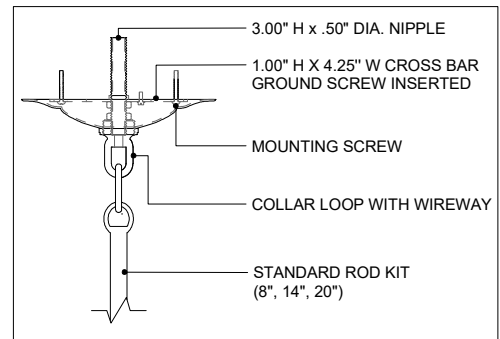

TOP VIEW

FRONT VIEW

30.00" DIA. BODY  
 6.00" DIA. CANOPY  
 UNIVERSAL  
 BACKPLATE  
 (3.00" H x 4.00" W)

TOP VIEW

CANOPY DETAIL

FRONT VIEW

9000-0429

ALL WORK © 2018 CURREY & COMPANY