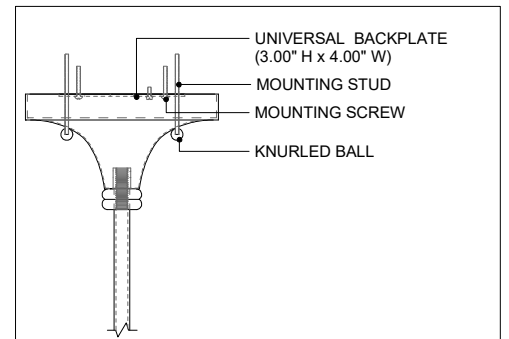

TOP VIEW

FRONT VIEW

30.00" DIA. BODY  
 6.00" DIA. CANOPY  
 UNIVERSAL  
 BACKPLATE  
 (3.00" H x 4.00" W)

TOP VIEW

CANOPY DETAIL

FRONT VIEW

9000-0429

ALL WORK © 2018 CURREY & COMPANY