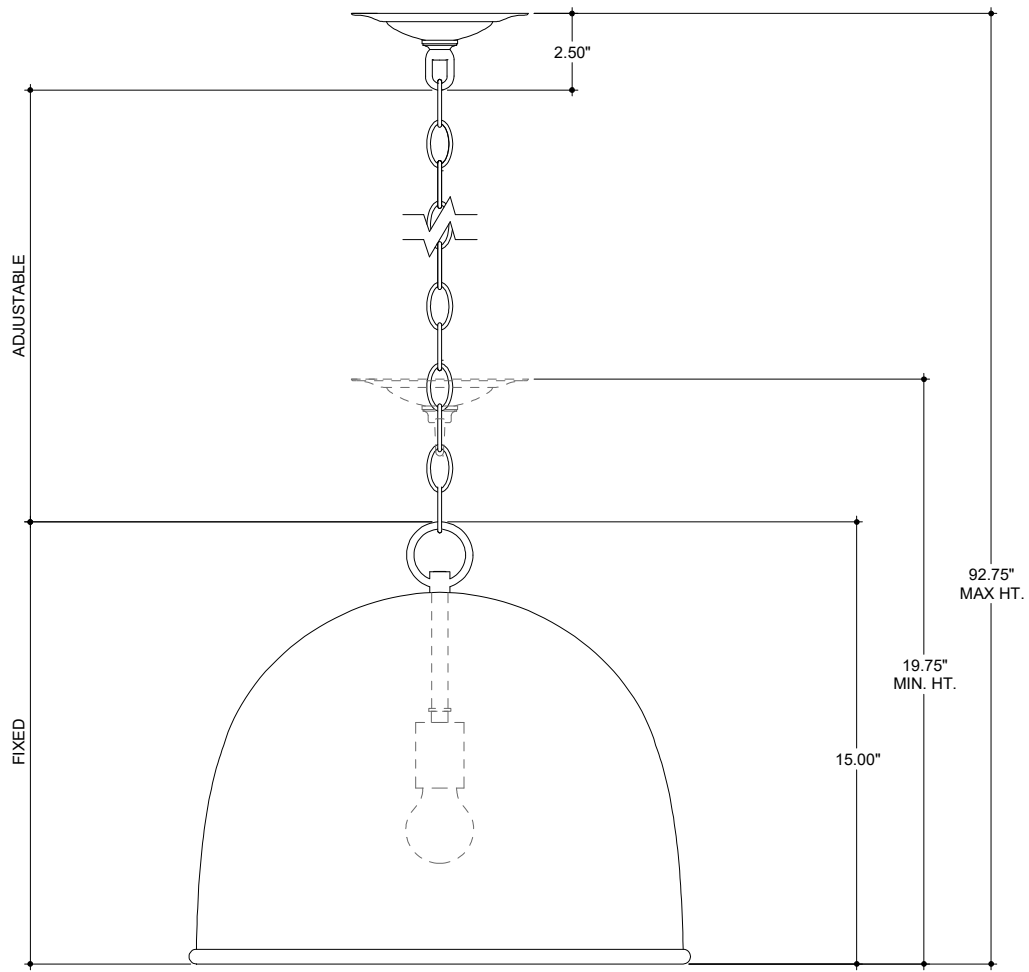

17.00" DIA. BODY
 6.00" DIA. CANOPY
 1.00" H X 4.25" W
 CROSS BAR

TOP VIEW

CANOPY DETAIL

ADJUSTABLE

FIXED

2.50"

15.00"

19.75"
MIN. HT.

92.75"
MAX HT.

FRONT VIEW