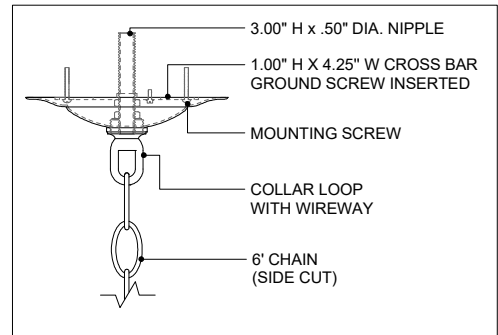

17.00" DIA. BODY
 6.00" DIA. CANOPY
 1.00" H X 4.25" W
 CROSS BAR

TOP VIEW

CANOPY DETAIL

ADJUSTABLE

FIXED

2.50"

15.00"

19.75"
MIN. HT.

92.75"
MAX HT.

FRONT VIEW