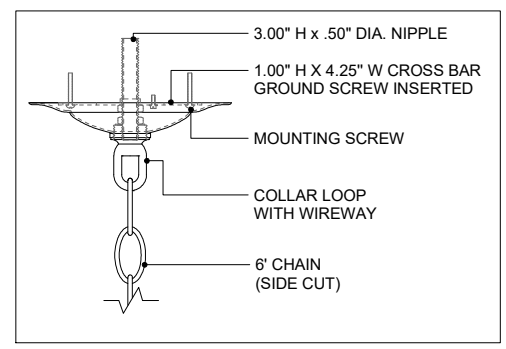

TOP VIEW

CANOPY DETAIL

FRONT VIEW

9000-0507

ALL WORK © 2019 CURREY & COMPANY