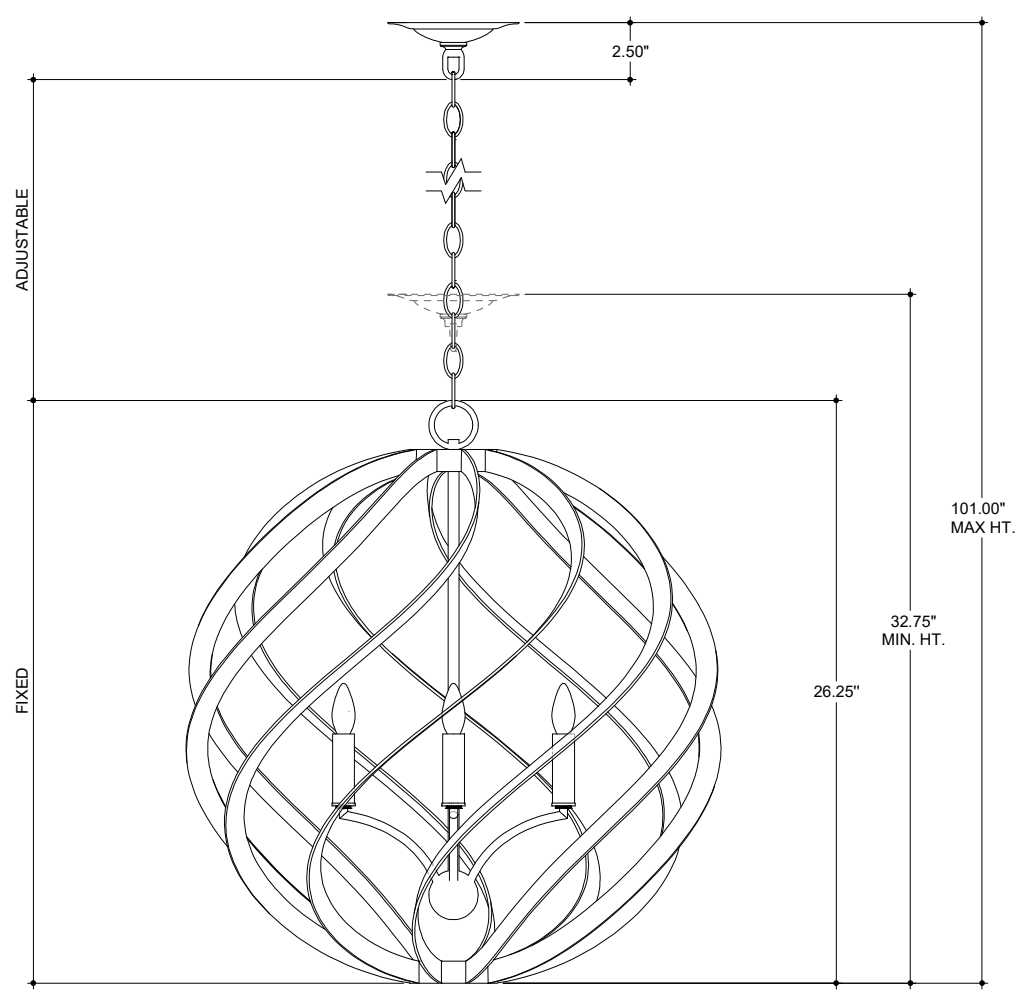

TOP VIEW

CANOPY DETAIL

FRONT VIEW

9000-0507

ALL WORK © 2019 CURREY & COMPANY