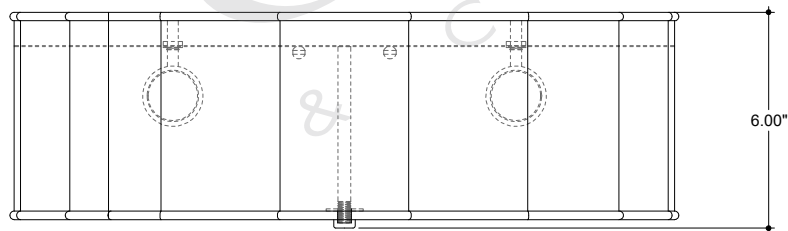

TOP VIEW

CANOPY DETAIL

FRONT VIEW

9999-0046

ALL WORK © 2018 CURREY & COMPANY