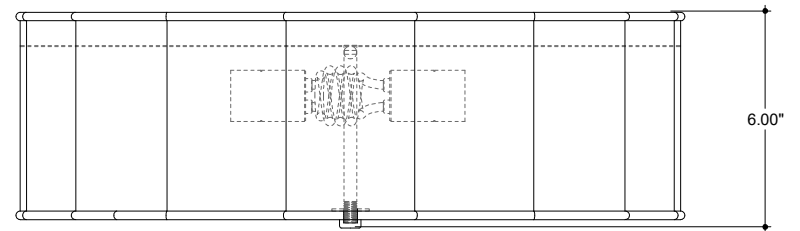

TOP VIEW

CANOPY DETAIL

FRONT VIEW

9999-0046

ALL WORK © 2018 CURREY & COMPANY