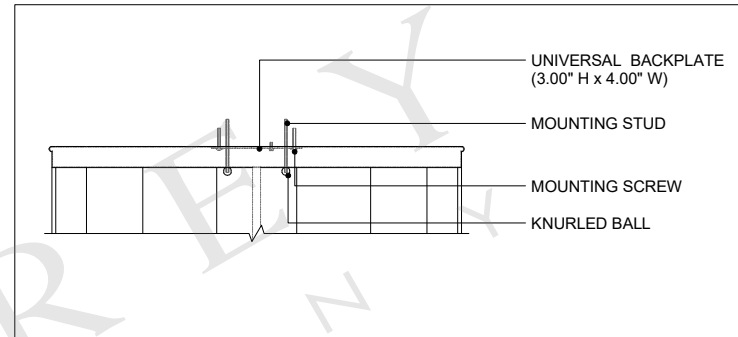

TOP VIEW

CANOPY DETAIL

FRONT VIEW

9999-0046

ALL WORK © 2018 CURREY & COMPANY