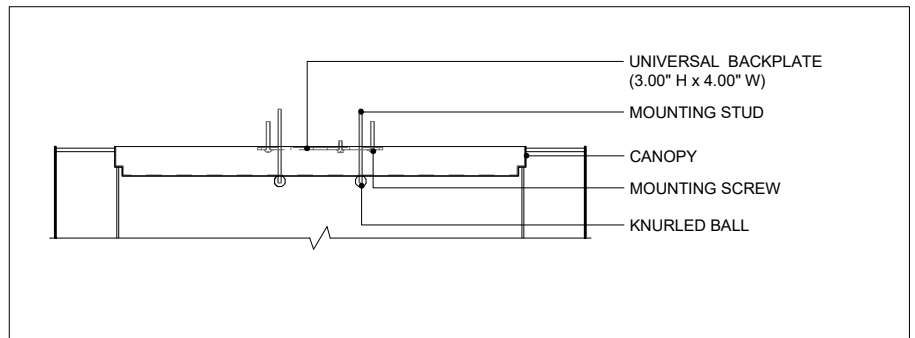

TOP VIEW

CANOPY DETAIL

FRONT VIEW

SIDE VIEW

9999-0048

ALL WORK © 2019 CURREY & COMPANY