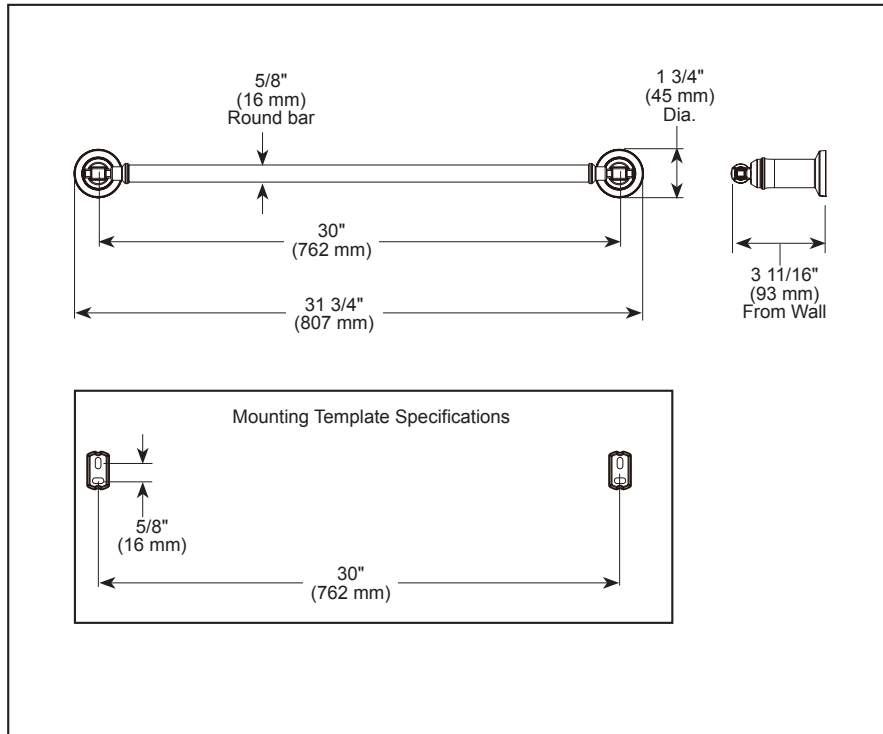

78430▲

Submitted Model No.: _____

Specific Features: _____

▲ Designate Proper Finish Suffix

see what Delta can doSM

ACCESSORIES

- Broderick™ Bath Collection
- 30" Towel Bar

STANDARD SPECIFICATIONS:

- Wood blocking is preferable behind all wall surfaces. If wood blocking is not available, the following fasteners are suggested: Tile/Masonry-Plastic or lead Anchors Plaster/drywall-Toggle bolts.
- Mounting hardware included with product.