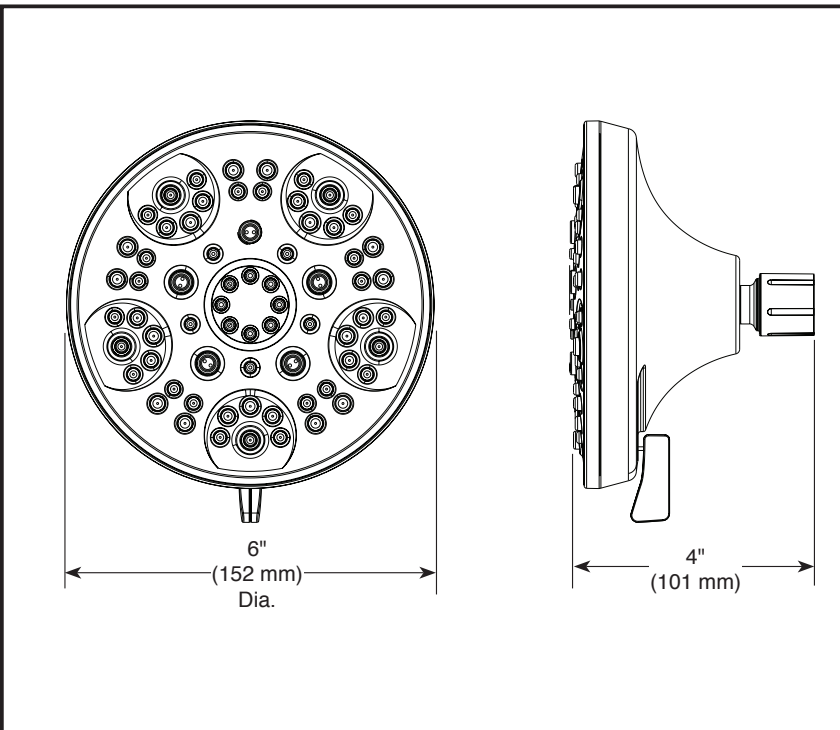

see what Delta can do™

SHOWER HEAD

■ 5 Setting Shower Head

FEATURES:

- Touch-Clean® Nozzles

STANDARD SPECIFICATIONS:

- Max. flow rate 1.75 gpm @ 80 psi, 6.6 L/min @ 550 kPa (75570)
- Max. flow rate 2.5 gpm @ 80 psi, 9.5 L/min @ 550 kPa (75570D)
- Shower head with five spray settings
- Change spray modes with easy turn lever, pause is a non-positive shut-off
- Ball connector swivel angle is 36° (18° per side)
- Fits standard 1/2"-14 NPT pipe fitting

COMPLIES WITH:

- ASME A112.18.1 / CSA B125.1
- EPA WaterSense® - applies to 75570 only

Submitted Model No.: _____

Specific Features: _____

▲ Designate proper finish suffix

Delta reserves the right (1) to make changes in specifications and materials, and (2) to change or discontinue models, both without notice or obligation. Dimensions are for reference only. See current full-line price book or www.deltafaucet.com for finish options and product availability.