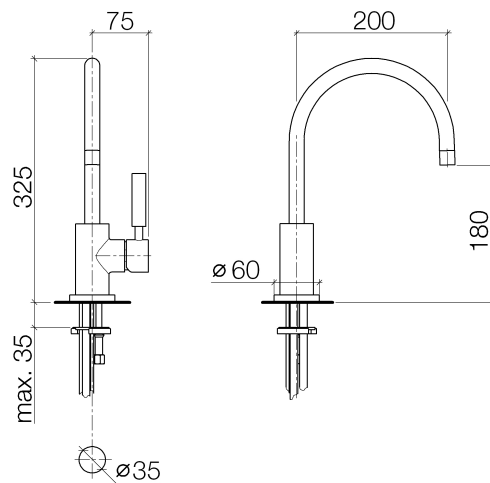

#### • 7-7/8" Projection

- Swivel spout 360°
- Areated stream
- Total height 12-3/4"
- Height to aerator/spout outlet 7-1/8"
- 1-3/8" hole diameter
- 2x 3/8" US flexible supply lines
- Water flow rate limited to max. 1.5 gpm
- low lead compliant

**Exploded assembly drawing**

**Order quantity**

<b>No.</b>	<b>Article number</b>	<b>Name</b>	<b>Installation quantity</b>
1	90282204803ff	spout	1
2	90230102800ff	aerator	1
3	09303005490	screw	1
4	9015050630090	cartridge	1
5	0428101480090	accessories	1
6	092404107ff	nut	1
7	90208804000ff	handle	1
8	09311101090	pin	1
9	092404048ff	nipple	1
10	11170880ff	handle	1
11	0430040440090	hose	2
12	092810055ff	rosette	1
13	09141003490	seal	1
14	0430110380090	fixing set	1
15	09311101190	pin	1