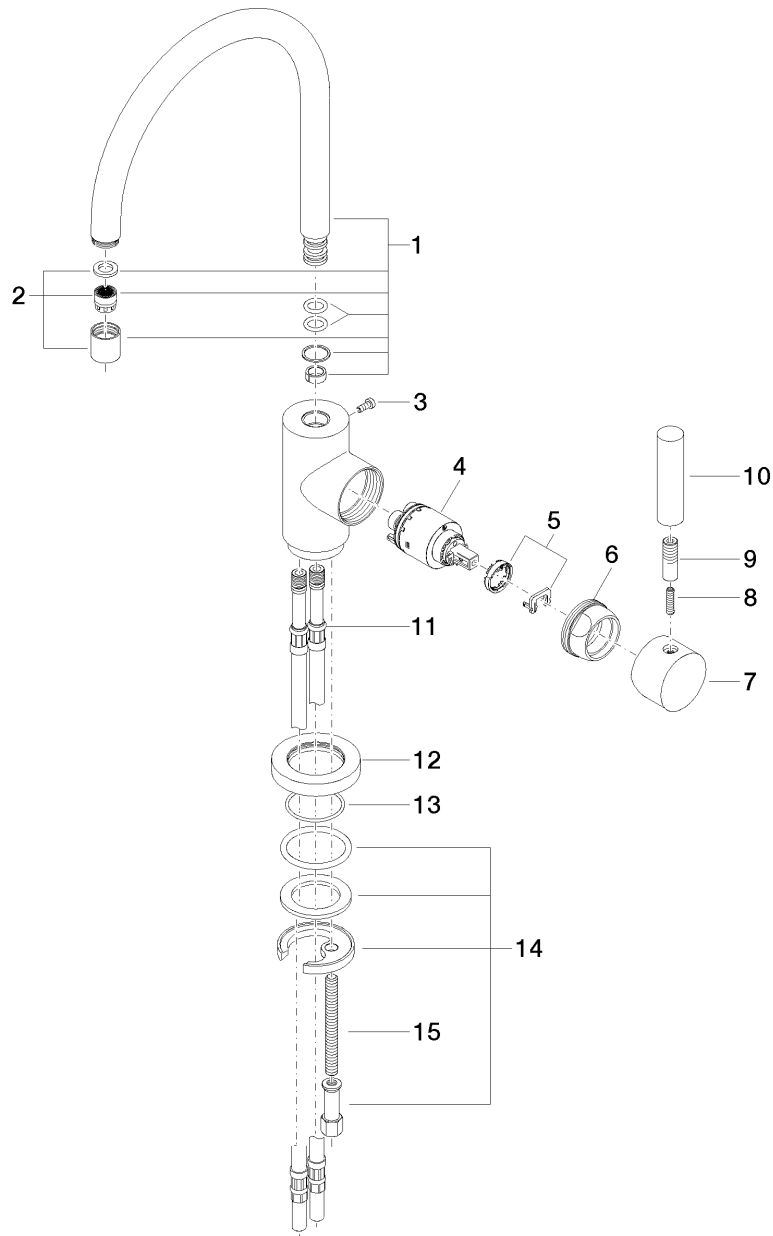

## Tara Classic Single-lever mixer

Article number: 33800888ff0010

#### • 7-7/8" Projection

- Swivel spout 360°
- Areated stream
- Total height 12-3/4"
- Height to aerator/spout outlet 7-1/8"
- 1-3/8" hole diameter
- 2x 3/8" US flexible supply lines
- Water flow rate limited to max. 1.5 gpm
- low lead compliant

### Surfaces

- |                 |                 |
|-----------------|-----------------|
| • chrome        | 33800888-000010 |
| • matt platinum | 33800888-060010 |
| • platinum      | 33800888-080010 |

**Exploded assembly drawing**

**Order quantity**

<b>No.</b>	<b>Article number</b>	<b>Name</b>	<b>Installation quantity</b>
1	90282204803ff	spout	1
2	90230102800ff	aerator	1
3	09303005490	screw	1
4	9015050630090	cartridge	1
5	0428101480090	accessories	1
6	092404107ff	nut	1
7	90208804000ff	handle	1
8	09311101090	pin	1
9	092404048ff	nipple	1
10	11170880ff	handle	1
11	0430040440090	hose	2
12	092810055ff	rosette	1
13	09141003490	seal	1
14	0430110380090	fixing set	1
15	09311101190	pin	1