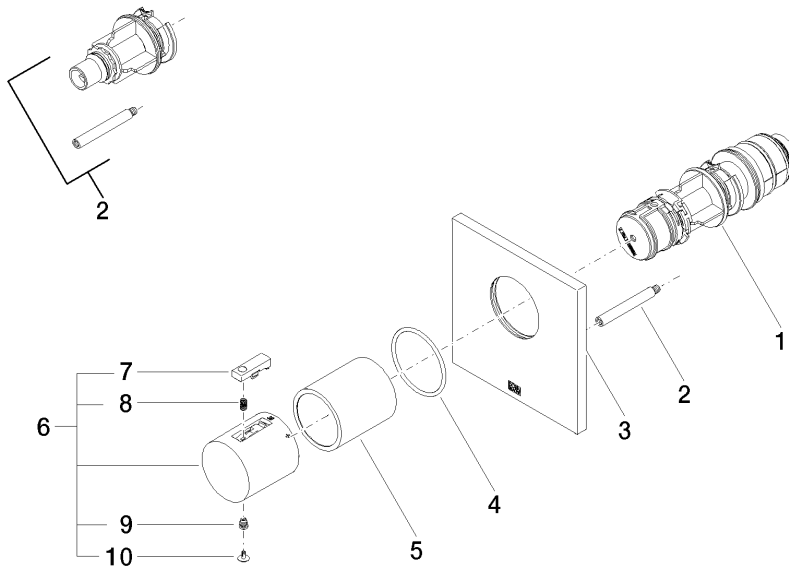

Product specifications

- Cover plate 4-3/4" x 4-3/4"
- Temperature control handle with safety lock at 100 °F/ 38°C

Surfaces

- chrome 36417980-00
- matt platinum 36417980-06

Accessories required

- xTOOL Concealed thermostat rough; 35 517 970

Exploded assembly drawing

**Order quantity**

| No. | Article number | Name | Installation quantity |
|------------|-----------------------|-------------|------------------------------|
| 1 | 9015020650090 | cartridge | 1 |
| 2 | 1217897090 | extension | 1 |
| 3 | 091102196ff | cover | 1 |
| 4 | 09141004990 | seal | 1 |
| 5 | 092102112ff | sleeve | 1 |
| 6 | 04173300401ff | handle | 1 |
| 7 | 092133010ff | handle | 1 |
| 8 | 09160202790 | spring | 1 |
| 9 | 09303013690 | screw | 1 |
| 10 | 093120049ff | plug | 1 |