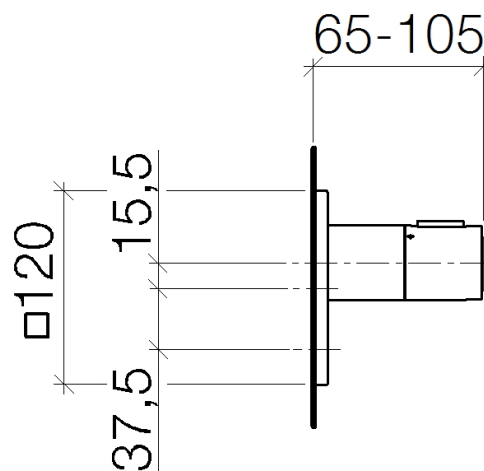

Product specifications

- Cover plate 4-3/4" x 4-3/4"
- Temperature control handle with safety lock at 100 °F/ 38°C

Surfaces

- chrome 36417980-00
- matt platinum 36417980-06

Accessories required

- xTOOL Concealed thermostat rough; 35 517 970

Exploded assembly drawing

**Order quantity**

| No. | Article number | Name | Installation quantity |
|------------|-----------------------|-------------|------------------------------|
| 1 | 9015020650090 | cartridge | 1 |
| 2 | 1217897090 | extension | 1 |
| 3 | 091102196ff | cover | 1 |
| 4 | 09141004990 | seal | 1 |
| 5 | 092102112ff | sleeve | 1 |
| 6 | 04173300401ff | handle | 1 |
| 7 | 092133010ff | handle | 1 |
| 8 | 09160202790 | spring | 1 |
| 9 | 09303013690 | screw | 1 |
| 10 | 093120049ff | plug | 1 |