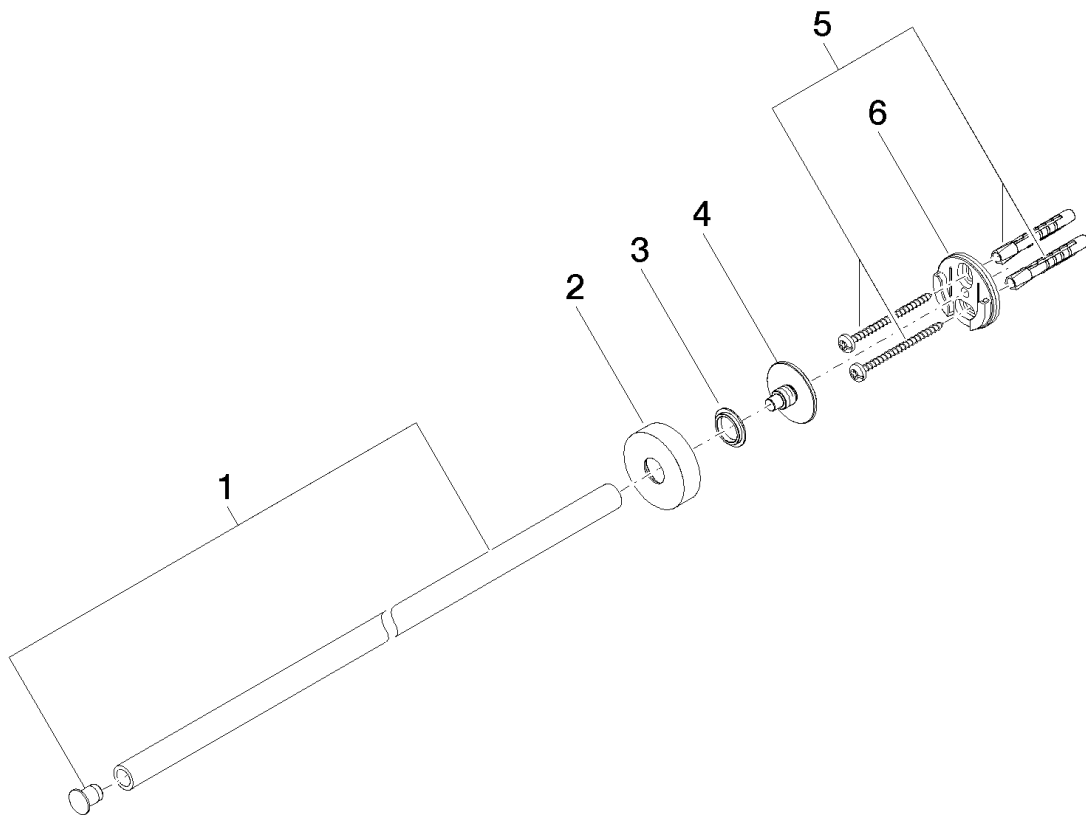

Product specifications

- rosette Ø 40 mm
- 490 mm projection

Surfaces

- chrome 83211979-00
- platinum matt 83211979-06

Exploded assembly drawing

Order quantity

No.	Article number	Name	Installation quantity
1	90179756500ff	holder	1
2	082797500ff	rosette	1
3	08301151690	ring	1
4	08179756090	holder	1
5	0530310250090	fixing set	1
6	08179750107	holder	1