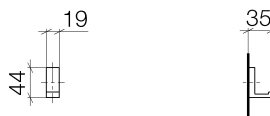

Product specifications

- width 19mm
- height 44 mm
- 35 mm projection

Surfaces

- | | |
|-----------------|-------------|
| • chrome | 83251780-00 |
| • platinum matt | 83251780-06 |
| • platinum | 83251780-08 |
| • Cyprum | 83251780-49 |

Exploded assembly drawing

Order quantity

No.	Article number	Name	Installation quantity
1	081860521ff	hook	1
2	0431110040090	pin	1
3	0517207160090	fixing set	1