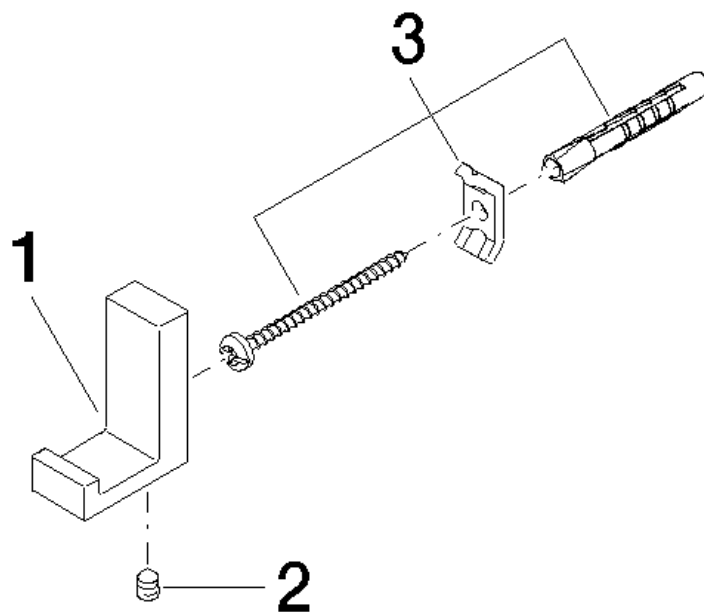

Product specifications

- width 19mm
- height 44 mm
- 35 mm projection

Surfaces

- | | |
|-----------------|-------------|
| • chrome | 83251780-00 |
| • platinum matt | 83251780-06 |
| • platinum | 83251780-08 |
| • Cyprum | 83251780-49 |

Exploded assembly drawing

Order quantity

No.	Article number	Name	Installation quantity
1	081860521ff	hook	1
2	0431110040090	pin	1
3	0517207160090	fixing set	1