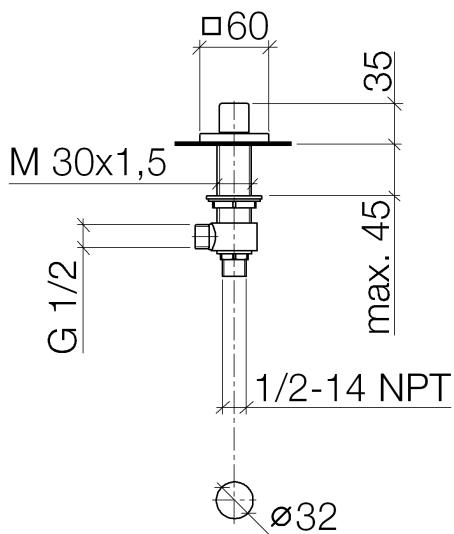

Bathtub - Symetrics

Deck valve clockwise-closing cold - polished chrome

Article number: 20 000 986-00

- 1-1/4" hole diameter
- Flange 2-3/8" x 2-3/8"
- (ADA)

polished chrome

Dimensional drawing

All dimensions in mm / inch = mm x 0,0394

Bathtub - Symetrics
Deck valve clockwise-closing cold - polished chrome
Article number: 20 000 986-00

Flow rate chart

Bathtub - Symetrics

Deck valve clockwise-closing cold - polished chrome

Article number: 20 000 986-00

Spare parts list

Number	Item Number	Designation	Number of units
1	09 20 98 002-00	handle	1
2	90 17 11 045 05 90	side panel	1
3	90 90 03 205 00 90	top	1
4	09 12 12 043-00	base	1
5	09 14 10 017 90	seal	1
6	04 31 11 004 00 90	pin	1
7	09 27 98 014-00	rosette	1
8	04 23 10 032 78 90	fixing set	1
9	04 17 11 023 10 90	distributor	1
10	09 30 11 059 90	disc	1
11	09 23 10 012 90	nut	1