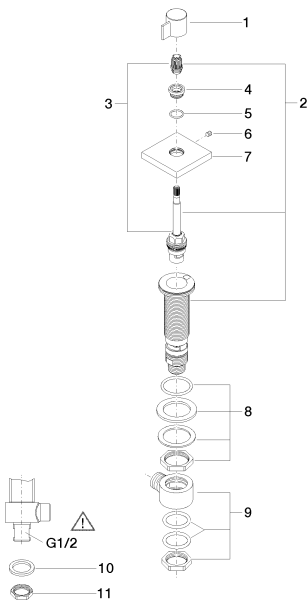

Bathtub - Symetrics

Deck valve clockwise-closing cold - polished chrome

Article number: 20 000 986-00

- 1-1/4" hole diameter
- Flange 2-3/8" x 2-3/8"
- (ADA)

polished chrome

Dimensional drawing

All dimensions in mm / inch = mm x 0,0394

Bathtub - Symetrics
Deck valve clockwise-closing cold - polished chrome
Article number: 20 000 986-00

Flow rate chart

Bathtub - Symetrics

Deck valve clockwise-closing cold - polished chrome

Article number: 20 000 986-00

Spare parts list

Number	Item Number	Designation	Number of units
1	09 20 98 002-00	handle	1
2	90 17 11 045 05 90	side panel	1
3	90 90 03 205 00 90	top	1
4	09 12 12 043-00	base	1
5	09 14 10 017 90	seal	1
6	04 31 11 004 00 90	pin	1
7	09 27 98 014-00	rosette	1
8	04 23 10 032 78 90	fixing set	1
9	04 17 11 023 10 90	distributor	1
10	09 30 11 059 90	disc	1
11	09 23 10 012 90	nut	1