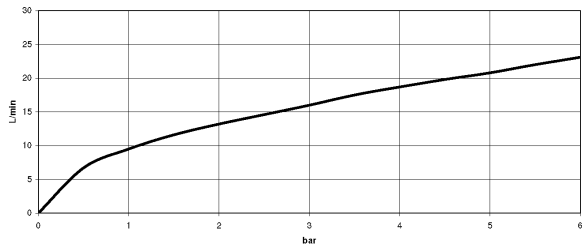

Bathtub - Symetrics

Deck valve clockwise-closing cold - polished chrome

Article number: 20 000 986-00

- 1-1/4" hole diameter
- Flange 2-3/8" x 2-3/8"
- (ADA)

polished chrome

Dimensional drawing

All dimensions in mm / inch = mm x 0,0394

Bathtub - Symetrics
Deck valve clockwise-closing cold - polished chrome
Article number: 20 000 986-00

Flow rate chart

Bathtub - Symetrics

Deck valve clockwise-closing cold - polished chrome

Article number: 20 000 986-00