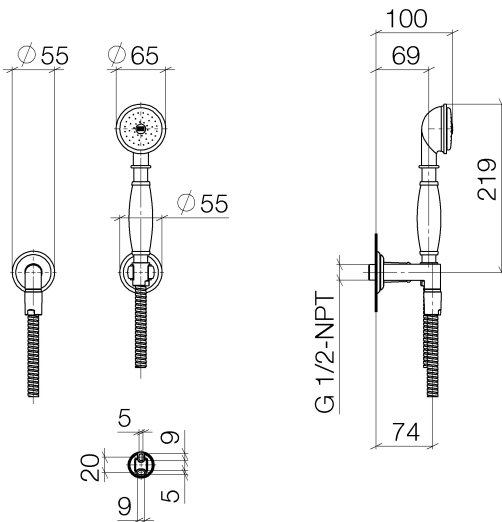

## Bathtub - Madison

Hand shower set with individual flanges - polished chrome

Article number: 27 803 361-00 0010

- Ø 2-1/2"
- Standard spray mode
- Descaling system
- 1/2" Shower outlet
- Wall elbow with flange Ø 2-1/8"
- Wall bracket with flange Ø 2-5/8"
- Metal shower hose 49-1/4" with anti-twist device
- 1/2" wall elbow
- Water flow rate limited to max. 1.8 gpm
- Internal backflow preventer.

## Dimensional drawing

All dimensions in mm / inch = mm x 0,0394

Bathtub - Madison  
Hand shower set with individual flanges - polished chrome  
Article number: 27 803 361-00 0010

### Recommended article

35 080 970-90 0010

Rough-in adapter -

Bathtub - Madison

Hand shower set with individual flanges - polished chrome

Article number: 27 803 361-00 0010

### Spare parts list

Number	Item Number	Designation	Number of units
1	28 450 410-00 0010	Wall elbow - polished chrome	1
2	28 050 361-00	Wall bracket - polished chrome	1
3	28 104 970-00	Metal shower hose 1/2" x 1/2" x 49-1/4" - polished chrome	1
4	28 002 970-00 0010	Metal hand shower with porcelain (white) handle - polished chrome	1