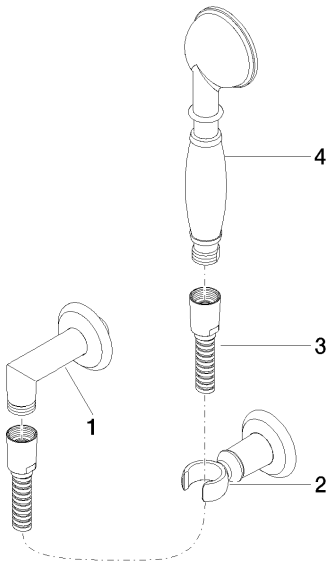

## Bathtub - Madison

Hand shower set with individual flanges - polished chrome

Article number: 27 803 361-00 0010

- Ø 2-1/2"
- Standard spray mode
- Descaling system
- 1/2" Shower outlet
- Wall elbow with flange Ø 2-1/8"
- Wall bracket with flange Ø 2-5/8"
- Metal shower hose 49-1/4" with anti-twist device
- 1/2" wall elbow
- Water flow rate limited to max. 1.8 gpm
- Internal backflow preventer.

## Dimensional drawing

All dimensions in mm / inch = mm x 0,0394

Bathtub - Madison  
Hand shower set with individual flanges - polished chrome  
Article number: 27 803 361-00 0010

### Recommended article

35 080 970-90 0010

Rough-in adapter -

Bathtub - Madison

Hand shower set with individual flanges - polished chrome

Article number: 27 803 361-00 0010

### Spare parts list

Number	Item Number	Designation	Number of units
1	28 450 410-00 0010	Wall elbow - polished chrome	1
2	28 050 361-00	Wall bracket - polished chrome	1
3	28 104 970-00	Metal shower hose 1/2" x 1/2" x 49-1/4" - polished chrome	1
4	28 002 970-00 0010	Metal hand shower with porcelain (white) handle - polished chrome	1