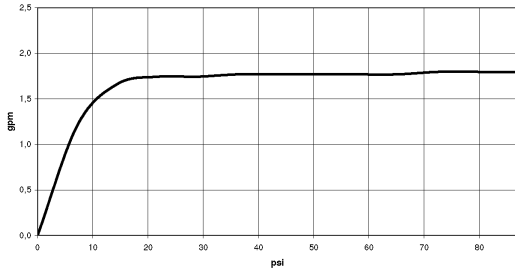

## Dimensional drawing

All dimensions in mm / inch = mm x 0,0394

Bathtub - Madison  
Hand shower set with individual flanges - polished chrome  
Article number: 27 803 361-00 0010

### Flow rate chart