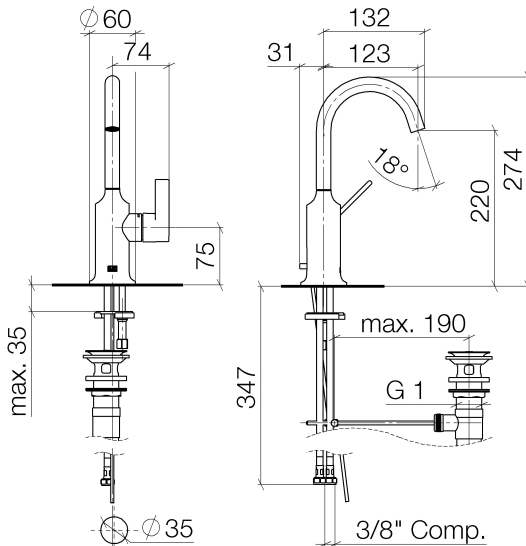

Sink - VAIA

Single-lever lavatory mixer with drain - polished chrome

Article number: 33 510 809-00 0010

- 4-7/8" Projection
- US drain with overflow
- Swiveling spout 360°
- Round aerated stream
- Total height 10-3/4"
- Height to aerator/spout outlet 8-5/8"
- 1-3/8" hole diameter
- 2 x pressure hose with 3/8" compression fitting
- Water flow rate limited to max. 1.2 gpm
- lead-free
- (ADA)
- Suitable only for basins with overflow.

polished chrome

Dimensional drawing

Sink - VAIA
Single-lever lavatory mixer with drain - polished chrome
Article number: 33 510 809-00 0010

All dimensions in mm / inch = mm x 0,0394

Flow rate chart

Sink - VAIA
Single-lever lavatory mixer with drain - polished chrome
Article number: 33 510 809-00 0010

Spare parts list

Number	Item Number	Designation	Number of units
1	90 28 22 312 01-00	spout	1
2	04 20 89 035 80-00	pull-rod	1
3	90 15 05 042 00 90	cartridge	1
4	09 24 04 266 90	nut	1
5	09 14 10 091 90	seal	1
6	09 28 30 021-00	cover	1
7	09 20 80 020-00	handle	1
8	09 31 11 030 90	pin	1
9	90 31 20 087 00-00	plug	1
10	09 31 11 011 90	pin	1
11	04 30 11 038 00 90	fixing set	1
12	04 30 04 102 00 90	Flexible supply line 3/8"	2
13	04 11 01 023 00-00	Drain - polished chrome	1