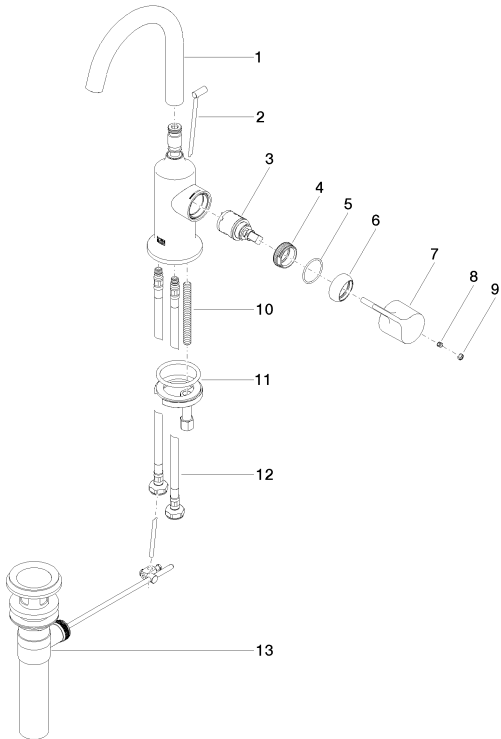

Sink - VAIA

Single-lever lavatory mixer with drain - polished chrome

Article number: 33 510 809-00 0010

- 4-7/8" Projection
- US drain with overflow
- Swiveling spout 360°
- Round aerated stream
- Total height 10-3/4"
- Height to aerator/spout outlet 8-5/8"
- 1-3/8" hole diameter
- 2 x pressure hose with 3/8" compression fitting
- Water flow rate limited to max. 1.2 gpm
- lead-free
- (ADA)
- Suitable only for basins with overflow.

polished chrome

Dimensional drawing

Sink - VAIA
Single-lever lavatory mixer with drain - polished chrome
Article number: 33 510 809-00 0010

All dimensions in mm / inch = mm x 0,0394

Flow rate chart

Sink - VAIA
Single-lever lavatory mixer with drain - polished chrome
Article number: 33 510 809-00 0010

Spare parts list

Number	Item Number	Designation	Number of units
1	90 28 22 312 01-00	spout	1
2	04 20 89 035 80-00	pull-rod	1
3	90 15 05 042 00 90	cartridge	1
4	09 24 04 266 90	nut	1
5	09 14 10 091 90	seal	1
6	09 28 30 021-00	cover	1
7	09 20 80 020-00	handle	1
8	09 31 11 030 90	pin	1
9	90 31 20 087 00-00	plug	1
10	09 31 11 011 90	pin	1
11	04 30 11 038 00 90	fixing set	1
12	04 30 04 102 00 90	Flexible supply line 3/8"	2
13	04 11 01 023 00-00	Drain - polished chrome	1