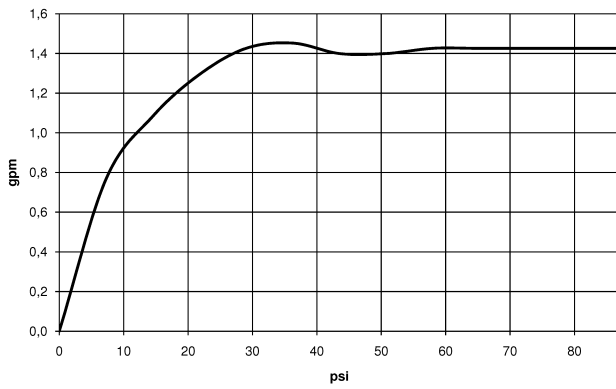

Kitchen - Tara Ultra
BAR TAP Single-lever mixer - polished chrome
Article number: 33 805 875-00 0010

- 6-1/2" Projection
- Swiveling spout 360°
- Laminar stream
- Total height 11-7/8"
- 7-3/8" height to aerator/spout outlet
- 1-3/8" hole diameter
- 2x 3/8" US flexible supply lines
- Water flow rate limited to max. 1.5 gpm
- lead-free
- (ADA)
- Combination with side spray set or profi side spray set not possible.

polished chrome

Dimensional drawing

All dimensions in mm / inch = mm x 0,0394

Model/program/technical modifications and error excepted
For more information see: www.dornbracht.com + 49 (0) 2371 433-460 mail@dornbrachtgroup.de

Kitchen - Tara Ultra
BAR TAP Single-lever mixer - polished chrome
Article number: 33 805 875-00 0010

Flow rate chart

Kitchen - Tara Ultra
BAR TAP Single-lever mixer - polished chrome
Article number: 33 805 875-00 0010