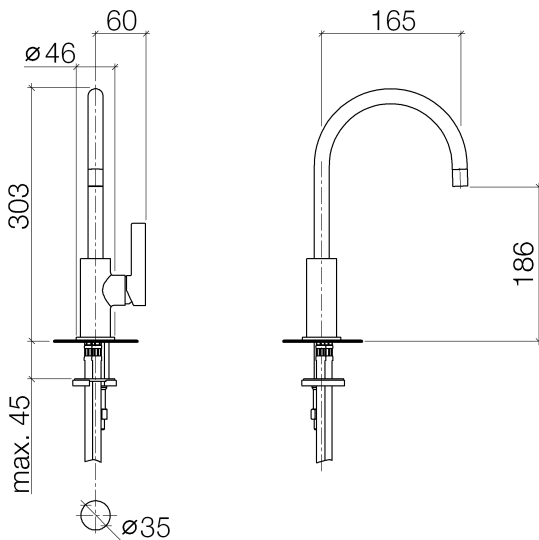

Kitchen - Tara Ultra
BAR TAP Single-lever mixer - polished chrome
Article number: 33 805 875-00 0010

- 6-1/2" Projection
- Swiveling spout 360°
- Laminar stream
- Total height 11-7/8"
- 7-3/8" height to aerator/spout outlet
- 1-3/8" hole diameter
- 2x 3/8" US flexible supply lines
- Water flow rate limited to max. 1.5 gpm
- lead-free
- (ADA)
- Combination with side spray set or profi side spray set not possible.

polished chrome

Dimensional drawing

All dimensions in mm / inch = mm x 0,0394

Model/program/technical modifications and error excepted
For more information see: www.dornbracht.com + 49 (0) 2371 433-460 mail@dornbrachtgroup.de

Kitchen - Tara Ultra
BAR TAP Single-lever mixer - polished chrome
Article number: 33 805 875-00 0010

Flow rate chart

Kitchen - Tara Ultra
BAR TAP Single-lever mixer - polished chrome
Article number: 33 805 875-00 0010

Recommended article

10 713 970-00
AIR SWITCH operating button, trim parts only - polished chrome

82 424 970-00
Soap dispenser without flange - polished chrome

Kitchen - Tara Ultra
 BAR TAP Single-lever mixer - polished chrome
 Article number: 33 805 875-00 0010