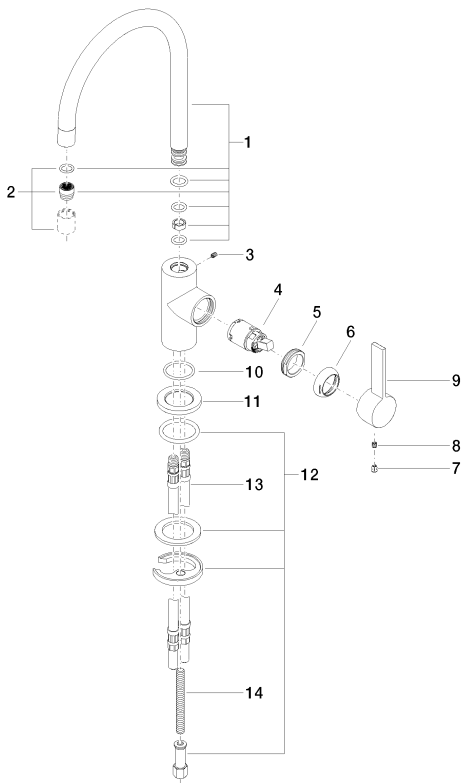

Kitchen - Tara Ultra
BAR TAP Single-lever mixer - polished chrome
Article number: 33 805 875-00 0010

- 6-1/2" Projection
- Swiveling spout 360°
- Laminar stream
- Total height 11-7/8"
- 7-3/8" height to aerator/spout outlet
- 1-3/8" hole diameter
- 2x 3/8" US flexible supply lines
- Water flow rate limited to max. 1.5 gpm
- lead-free
- (ADA)
- Combination with side spray set or profi side spray set not possible.

Kitchen - Tara Ultra
BAR TAP Single-lever mixer - polished chrome
Article number: 33 805 875-00 0010

Flow rate chart

Kitchen - Tara Ultra
BAR TAP Single-lever mixer - polished chrome
Article number: 33 805 875-00 0010

Recommended article

10 713 970-00
AIR SWITCH operating button, trim parts only - polished chrome

82 424 970-00
Soap dispenser without flange - polished chrome

Kitchen - Tara Ultra
 BAR TAP Single-lever mixer - polished chrome
 Article number: 33 805 875-00 0010

Spare parts list

Number	Item Number	Designation	Number of units
1	90 28 22 206 01-00	spout	1
2	90 23 01 067 03-00	aerator	1
3	09 31 11 008 90	pin	1
4	09 15 05 041 90	cartridge	1
5	09 24 04 130-07	nut	1
6	09 24 04 204-00	cover	1
7	09 31 20 017 90	plug	1
8	09 31 11 030 90	pin	1
9	09 20 88 051-00	handle	1
10	09 14 10 118 90	seal	1
11	09 27 85 001-00	rosette	1
12	04 30 11 038 64 90	fixing set	1
13	04 30 04 045 00 90	Flexible supply line 3/8"	2
14	09 31 11 011 90	pin	1