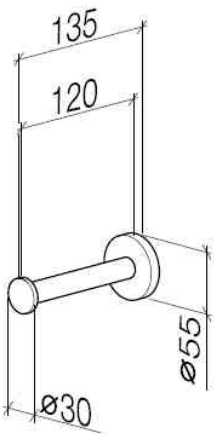

WC - Tara.

Reserve tissue holder - polished chrome

Article number: 83 590 892-00

- Width 2-1/8"
- Height 2-1/8"
- Flange diameter 2-1/8"
- 5-3/8" Projection

polished chrome

Dimensional drawing

All dimensions in mm / inch = mm x 0,0394

WC - Tara.

Reserve tissue holder - polished chrome

Article number: 83 590 892-00

WC - Tara.

Reserve tissue holder - polished chrome

Article number: 83 590 892-00

Other surface finishes

platinum matte
83 590 892-06

Spare parts list

| Number | Item Number | Designation | Number of units |
|--------|--------------------|-------------|-----------------|
| 1 | 08 31 20 531-00 | plug | 1 |
| 2 | 08 31 09 611-00 | bar | 1 |
| 3 | 08 27 89 500-00 | rosette | 1 |
| 4 | 05 30 31 025 00 90 | fixing set | 1 |