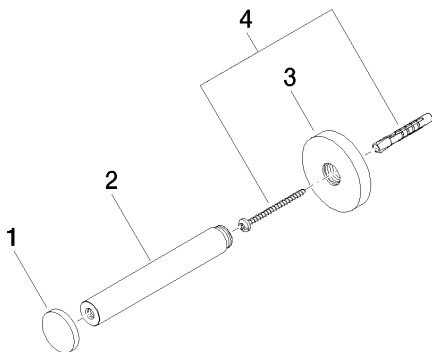

WC - Tara.

Reserve tissue holder - polished chrome

Article number: 83 590 892-00

- Width 2-1/8"
- Height 2-1/8"
- Flange diameter 2-1/8"
- 5-3/8" Projection

polished chrome

Dimensional drawing

All dimensions in mm / inch = mm x 0,0394

WC - Tara.

Reserve tissue holder - polished chrome

Article number: 83 590 892-00

WC - Tara.

Reserve tissue holder - polished chrome

Article number: 83 590 892-00

Other surface finishes

platinum matte
83 590 892-06

Spare parts list

| Number | Item Number | Designation | Number of units |
|--------|--------------------|-------------|-----------------|
| 1 | 08 31 20 531-00 | plug | 1 |
| 2 | 08 31 09 611-00 | bar | 1 |
| 3 | 08 27 89 500-00 | rosette | 1 |
| 4 | 05 30 31 025 00 90 | fixing set | 1 |