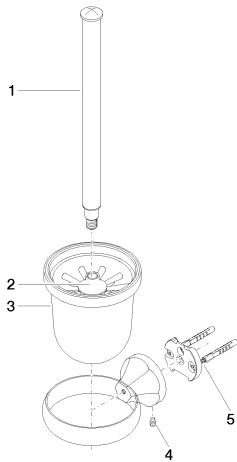

WC - Madison

Toilet brush set wall-mounted - polished chrome

Article number: 83 900 361-00

- Frosted glass
- Toilet brush head, white
- Width 4-3/8"
- Height 15-3/4"
- 5-3/4" Projection

polished chrome

## Dimensional drawing

All dimensions in mm / inch = mm x 0,0394

WC - Madison

Toilet brush set wall-mounted - polished chrome

Article number: 83 900 361-00

WC - Madison

Toilet brush set wall-mounted - polished chrome

### Recommended article

08 18 50 600 90  
Brush white -

08 90 04 000 82  
Brush container frosted -

90 28 22 538 03-00  
Brush handle - polished  
chrome

WC - Madison

Toilet brush set wall-mounted - polished chrome

### Spare parts list

Number	Item Number	Designation	Number of units
1	90 28 22 538 03-00	Brush handle - polished chrome	1
2	08 18 50 600 90	Brush white -	1
3	08 90 04 000 82	Brush container frosted -	1
4	04 31 11 140 00 90	pin	1
5	05 17 97 507 00 90	fixing set	1