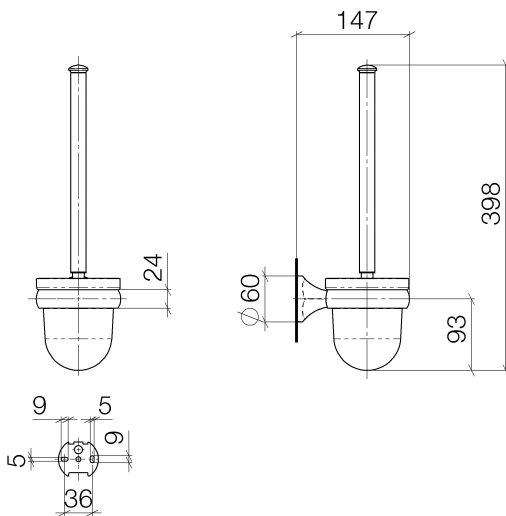

WC - Madison

Toilet brush set wall-mounted - polished chrome

Article number: 83 900 361-00

- Frosted glass
- Toilet brush head, white
- Width 4-3/8"
- Height 15-3/4"
- 5-3/4" Projection

polished chrome

## Dimensional drawing

All dimensions in mm / inch = mm x 0,0394

WC - Madison

Toilet brush set wall-mounted - polished chrome

Article number: 83 900 361-00

WC - Madison

Toilet brush set wall-mounted - polished chrome

### Spare parts list

Number	Item Number	Designation	Number of units
1	90 28 22 538 03-00	Brush handle - polished chrome	1
2	08 18 50 600 90	Brush white -	1
3	08 90 04 000 82	Brush container frosted -	1
4	04 31 11 140 00 90	pin	1
5	05 17 97 507 00 90	fixing set	1