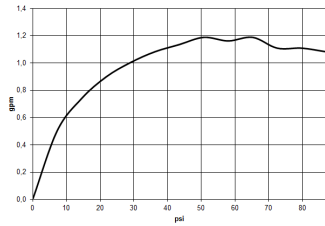

Sink - Meta

Single-lever lavatory mixer with drain - platinum matte

Article number: 33 500 661-06 0010

- 6-5/8" Projection
- US drain with overflow
- Swiveling spout 360°
- Round aerated stream
- Total height 12-1/4"
- Height to aerator/spout outlet 8-7/8"
- 1-3/8" hole diameter
- 2 x pressure hose with 3/8" compression fitting
- Water flow rate limited to max. 1.2 gpm
- lead-free
- (ADA)
- Suitable only for basins with overflow.

platinum matte

Dimensional drawing

All dimensions in mm / inch = mm x 0,0394

### Flow rate chart