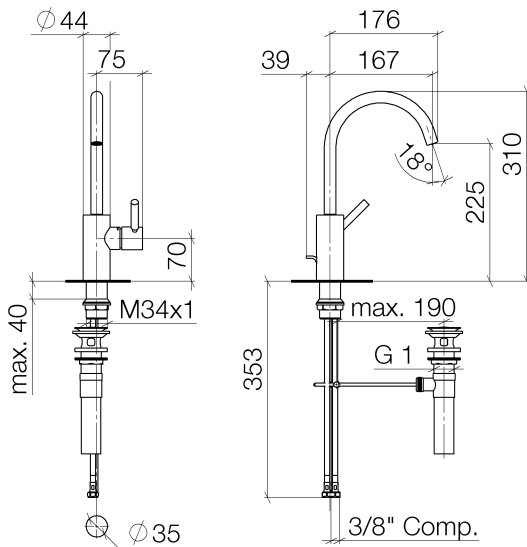

Sink - Meta

Single-lever lavatory mixer with drain - platinum matte

Article number: 33 500 661-06 0010

- 6-5/8" Projection
- US drain with overflow
- Swiveling spout 360°
- Round aerated stream
- Total height 12-1/4"
- Height to aerator/spout outlet 8-7/8"
- 1-3/8" hole diameter
- 2 x pressure hose with 3/8" compression fitting
- Water flow rate limited to max. 1.2 gpm
- lead-free
- (ADA)
- Suitable only for basins with overflow.

platinum matte

Dimensional drawing

All dimensions in mm / inch = mm x 0,0394

## Sink - Meta

Single-lever lavatory mixer with drain - platinum matte

Article number: 33 500 661-06 0010