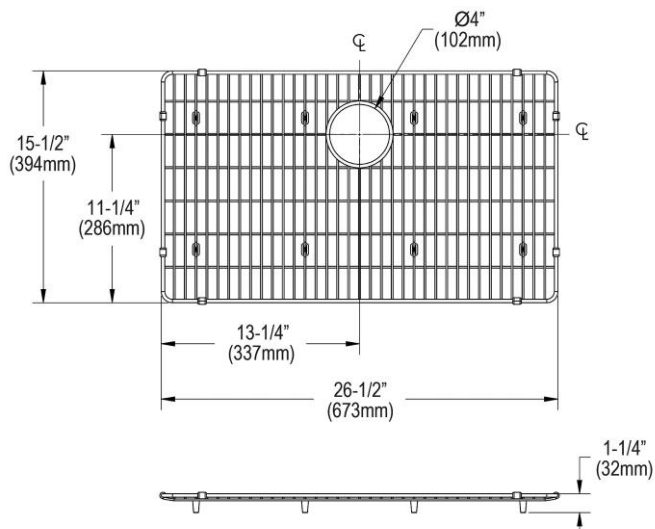

PART: _____ QTY: _____

PROJECT: _____

CONTACT: _____

DATE: _____

NOTES: _____

APPROVAL: _____

In keeping with our policy of continuing product improvement, Elkay reserves the right to change product specifications without notice. Please visit elkay.com for the most current version of Elkay product specification sheets. This specification describes an Elkay product with design, quality, and functional benefits to the user. When making a comparison of other producers' offerings, be certain these features are not overlooked.