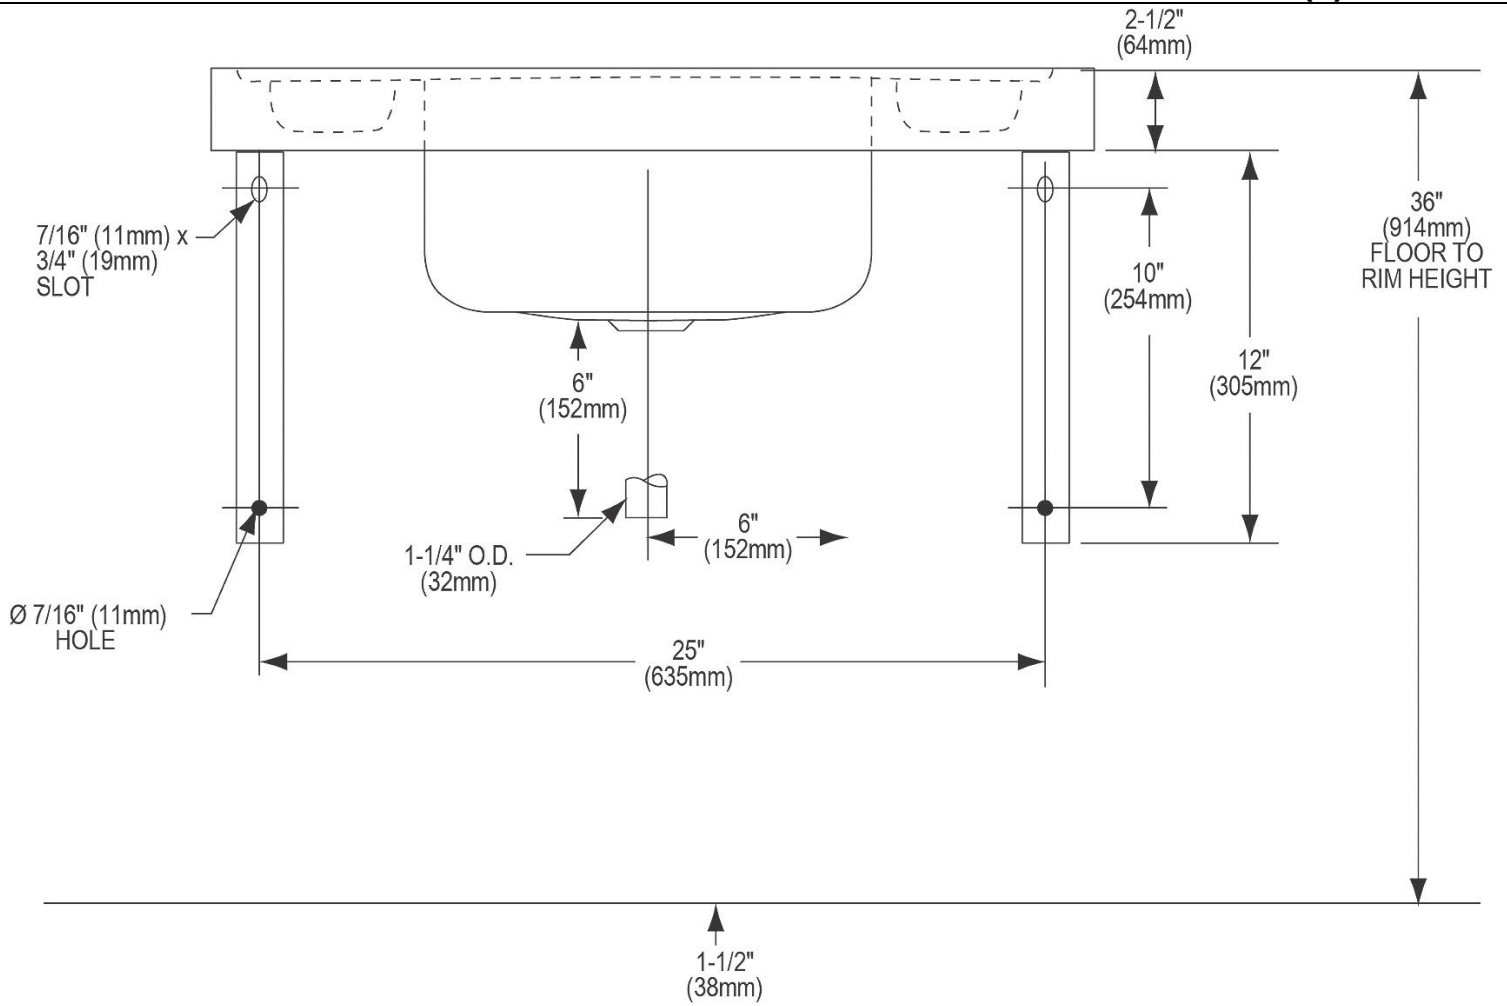

In keeping with our policy of continuing product improvement, Elkay reserves the right to change product specifications without notice. Please visit elkay.com for the most current version of Elkay product specification sheets. This specification describes an Elkay product with design, quality, and functional benefits to the user. When making a comparison of other producers' offerings, be certain these features are not overlooked.