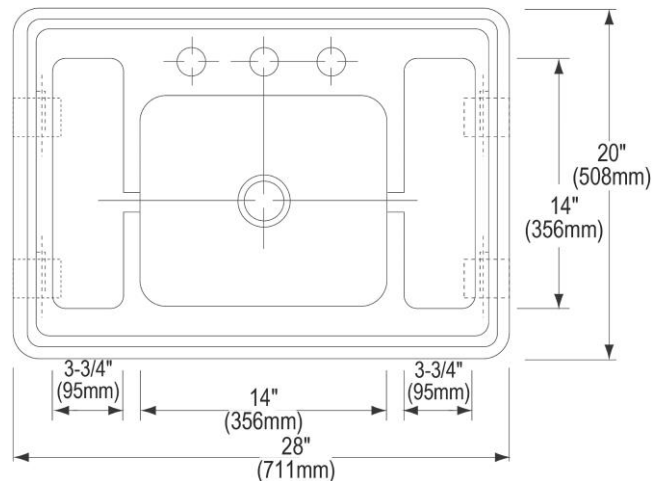

AMERICAN PRIDE. A LIFETIME TRADITION.
Like your family, the Elkay family has values and traditions that endure. For almost a century, Elkay has been a family-owned and operated company, providing thousands of jobs that support our families and communities.

Product Compliance: ASME A112.19.3/CSA B45.4
BUY AMERICAN ACT

Sinks are listed by IAPMO® as meeting the applicable requirements of the Uniform Plumbing Code®, International Plumbing Code®, and National Plumbing Code of Canada.

[Clean and Care Manual (PDF)](#)
[Limited Warranty (PDF)](#)