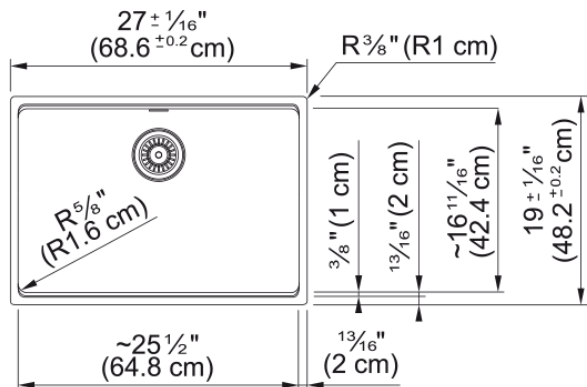

Maris Undermount Sink - MAG11025-MOC | 125.0687.024

Technical Data

Aspect

Sink type	Sink
Type of material	Granite
Number of bowls	1
Color	Mocha
Finish	None

Product Dimensions

Exterior size: right to left	27.008
Exterior size: front to back	18.976
Large bowl size: right to left	25.433
Large bowl size: front to back	16.732
Large bowl: depth	9.488

Installation

Minimum cabinet size	30"
----------------------	-----

Product specifications

Installation type	Undermount
Drain hole	3 1/2"
Position of drainer	No drainer

Product identification

Product brand	FRANKE
Product family	Maris
Collection	Maris
Certified by	IAPMO