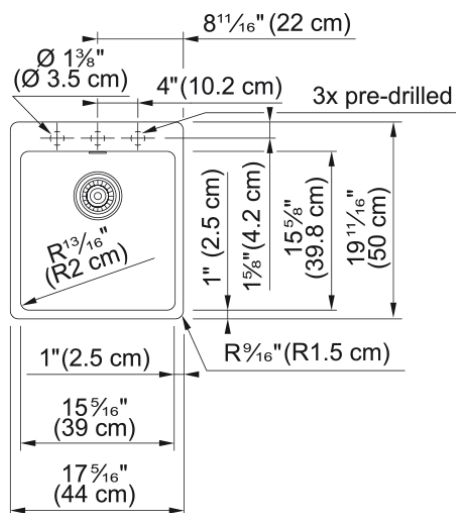

Maris Dual Mount Sink - MAG61015-MOC | 114.0687.059

Technical Data

Aspect

Sink type	Sink
Type of material	Granite
Number of bowls	1
Color	Mocha
Finish	None

Product Dimensions

Exterior size: right to left	17.323
Exterior size: front to back	19.685
Large bowl size: right to left	15.354
Large bowl size: front to back	15.748
Large bowl: depth	7.874

Installation

Minimum cabinet size	21"
----------------------	-----

Product specifications

Installation type	Topmount / drop in
Installation type	Undermount
Drain hole	3 1/2"
Position of drainer	No drainer