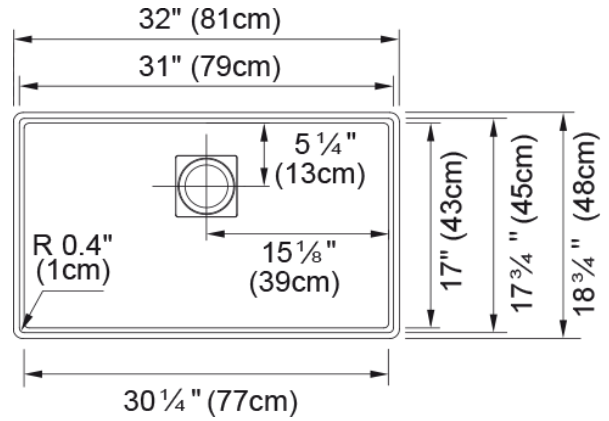

Peak Undermount Sink - PKG11031MBK-WKC | 125.0672.235

Technical Data

Aspect

Sink type	Sink
Type of material	Granite
Number of bowls	1
Color	Matte black
Finish	None

Product Dimensions

Exterior size: right to left	31.984
Exterior size: front to back	18.74
Large bowl size: right to left	31
Large bowl size: front to back	17.756
Large bowl: depth	9.5

Installation

Minimum cabinet size	36"
----------------------	-----

Product specifications

Installation type	Undermount
Drain hole	3 1/2"
Position of drainer	No drainer

Product identification

Product brand	FRANKE
Product family	Mythos
Collection	Peak
Certified by	CE