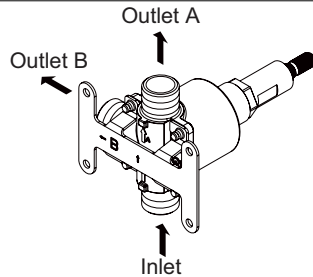

- Discharge Port Usage

Handle Position	Port Mark
1	Pause
2	B
3	A