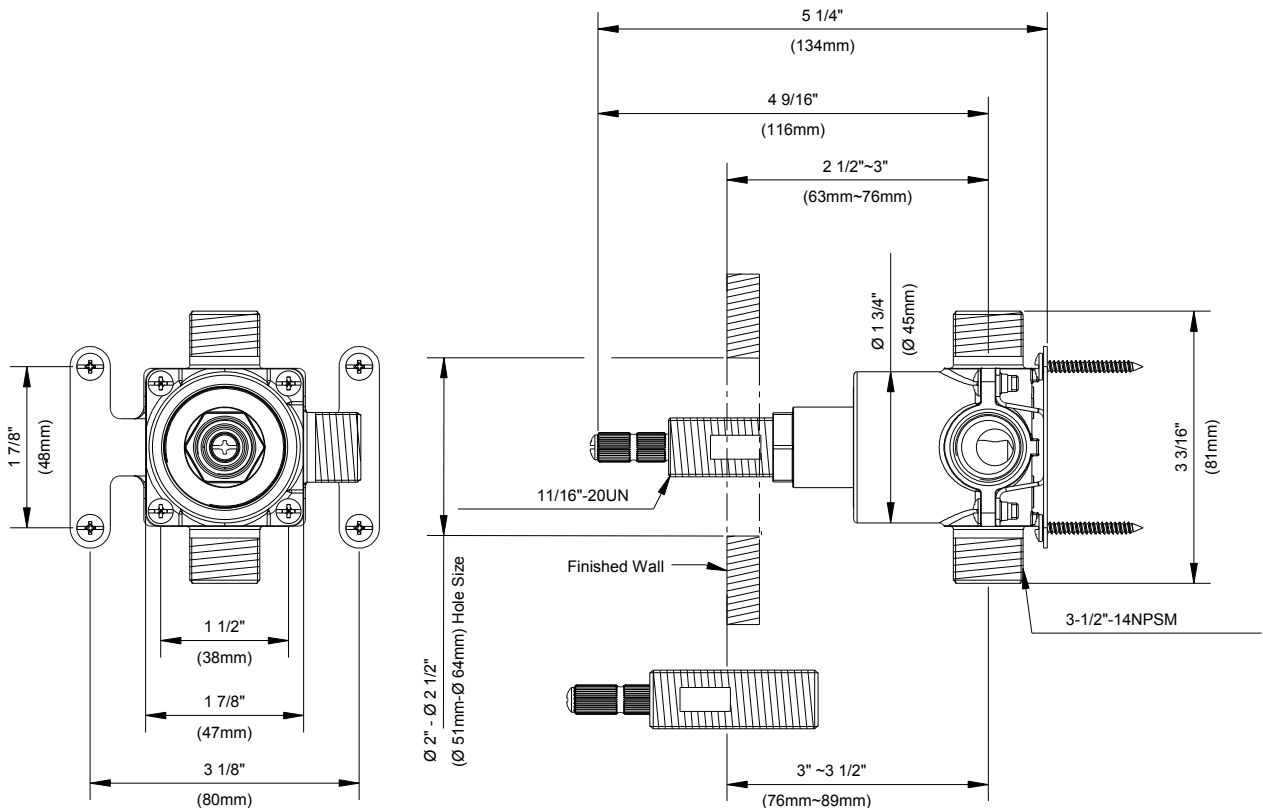

Standards & Certifications

Flow Rate (Max.)

Submittal Information:

Name: _____ Contractor: _____
Location: _____ Contact #: _____