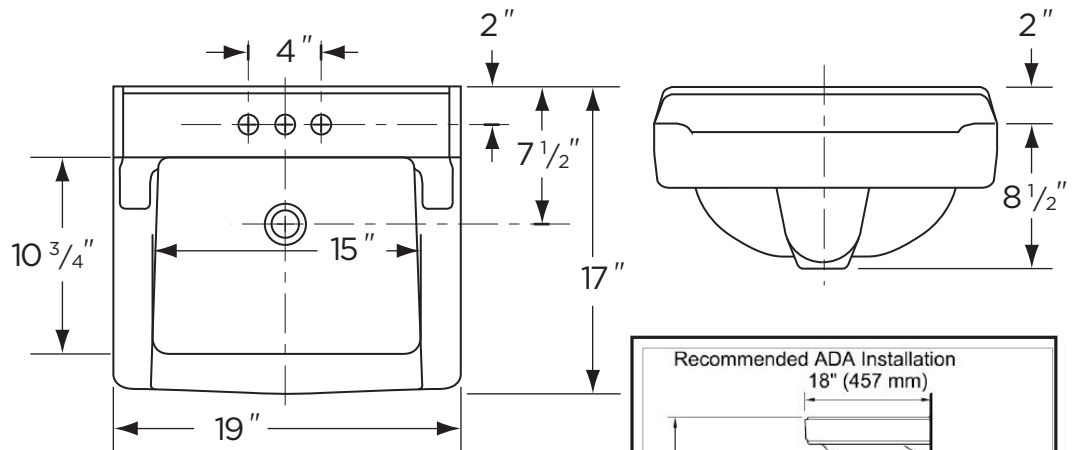

## Features:

- Outer Dimensions: 19" x 17"
- Inner Dimensions: 15" x 10 3/4"
- Rectangular shaped basin
- Two Integral Self-Draining Soap Dishes
- Exposed Rear Overflow
- Fast Aligning One-Piece Wall Hanger
- 4" Faucet Centers
- ADA Compliant

## Dimensions:

- Height ..... 10 1/2"
- Width ..... 19"
- Depth ..... 17"
- Ledge Height ..... 2"
- Shipping Weight ..... 33 lbs

www.gerberonline.com

**NOTES:**  
 All dimensions are in inches.  
 Illustrations may not be drawn to scale.