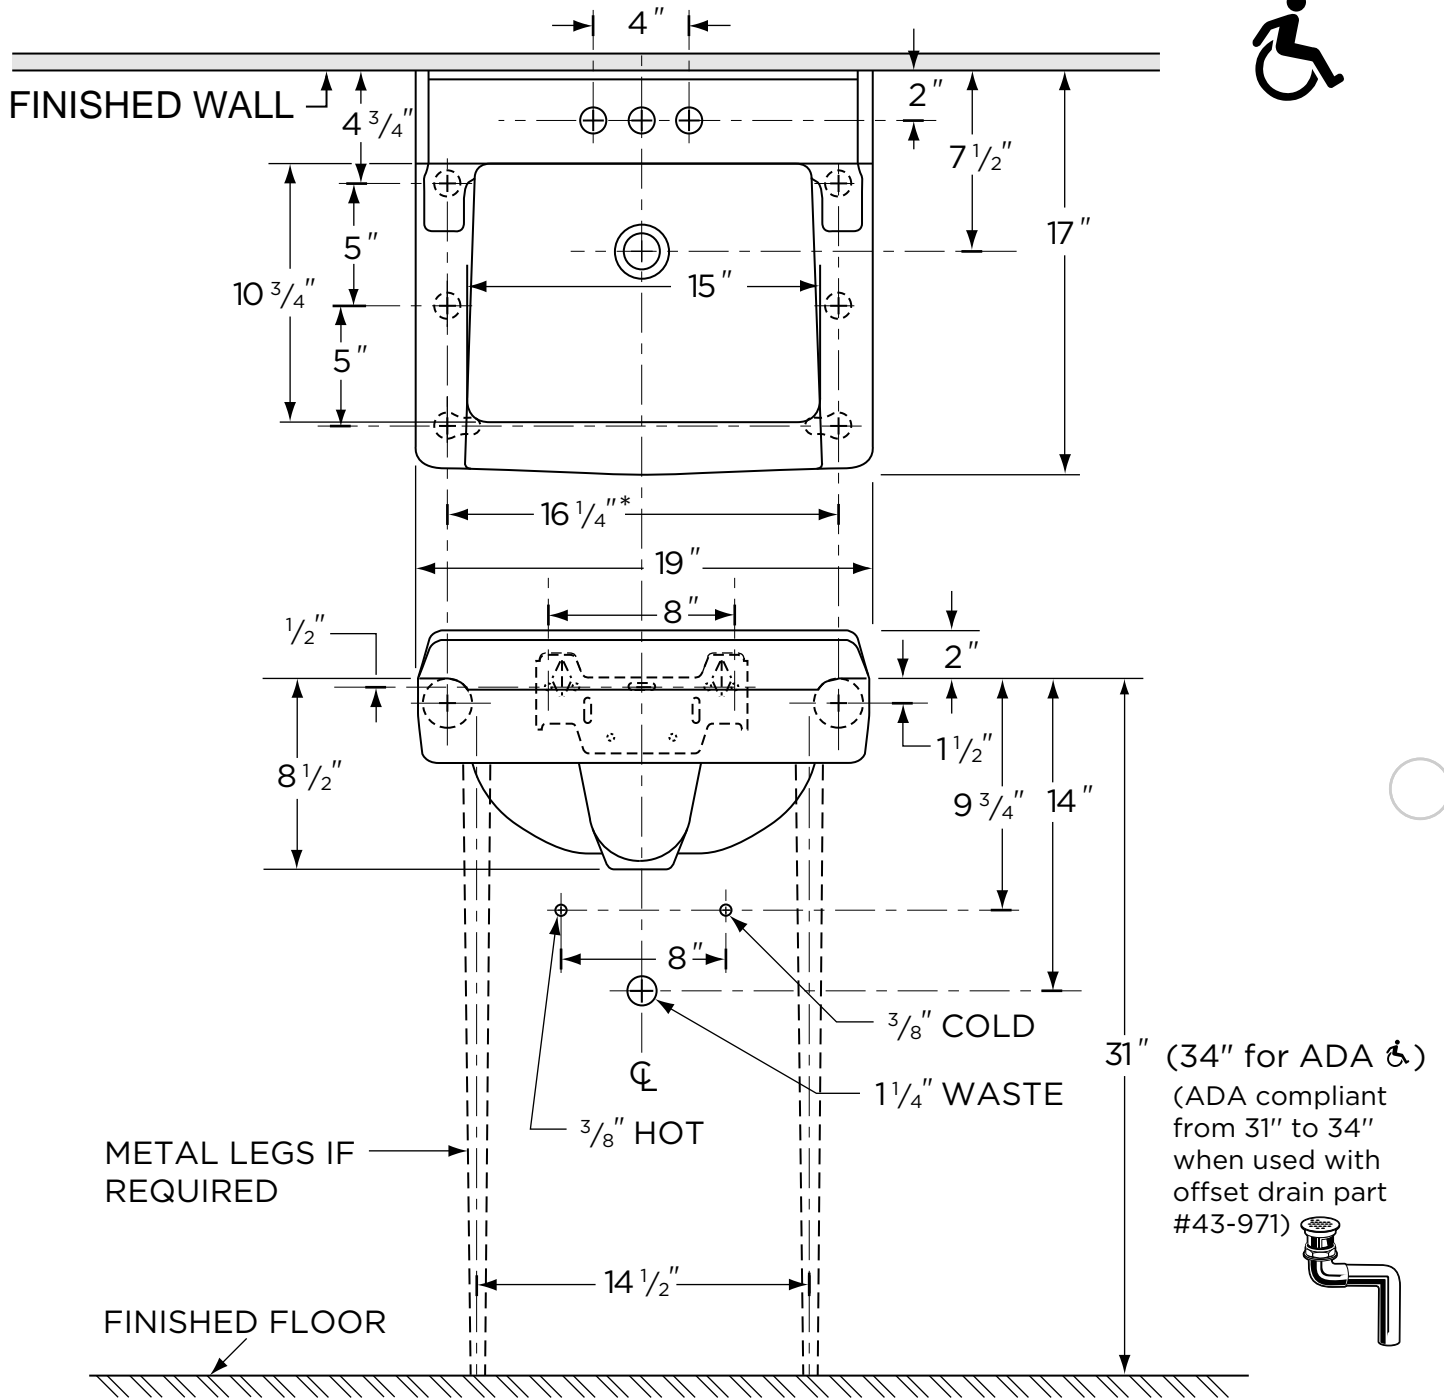

## Features:

- Outer Dimensions: 19" x 17"
- Inner Dimensions: 15" x 10 3/4"
- Rectangular shaped basin
- Two Integral Self-Draining Soap Dishes
- Exposed Rear Overflow
- Fast Aligning One-Piece Wall Hanger
- 4" Faucet Centers
- ADA Compliant

## Dimensions:

- Height ..... 10 1/2"
- Width ..... 19"
- Depth ..... 17"
- Ledge Height ..... 2"
- Shipping Weight ..... 33 lbs

www.gerberonline.com

**NOTES:**  
 All dimensions are in inches.  
 Illustrations may not be drawn to scale.

**IMPORTANT:**  
 Dimensions of fixtures are nominal and may vary within the range of tolerances established by ASME Standard A 112.19.2.

**PLUMBERS NOTE:**  
 Must use backer board or equivalent that will hold 250 lbs at the front top edge of the basin.