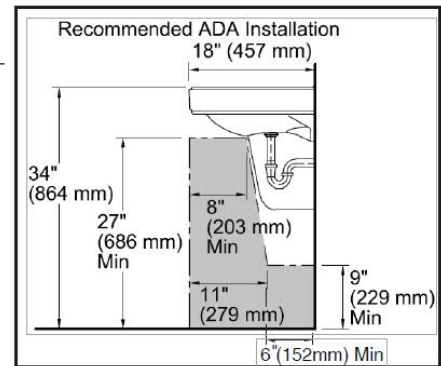

## Features:

- Outer Dimensions: 19" x 17"
- Inner Dimensions: 15" x 10 3/4"
- Rectangular shaped basin
- Two Integral Self-Draining Soap Dishes
- Exposed Rear Overflow
- Fast Aligning One-Piece Wall Hanger
- 4" Faucet Centers
- ADA Compliant

## Dimensions:

- Height ..... 10 1/2"
- Width ..... 19"
- Depth ..... 17"
- Ledge Height ..... 2"
- Shipping Weight ..... 33 lbs

www.gerberonline.com

**NOTES:**  
 All dimensions are in inches.  
 Illustrations may not be drawn to scale.