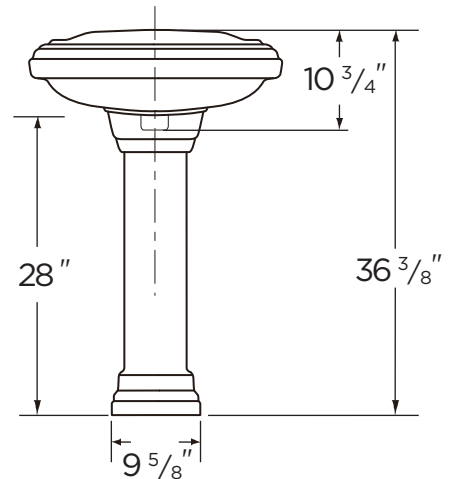

VITREOUS CHINA

LAVATORY
22-575 / 22-579

ALLERTON™ SUITE Lavatory & Pedestal Unit

Features:

- 25 1/2" x 21" Pedestal Lavatory
- 4" Centers (22-575)
- 8" Centers (22-579)
- 1 1/2" backsplash
- Concealed front overflow
- White, Bone and Biscuit

Dimensions:

Height 35"
 Width 25 1/2"
 Depth 21"
 Shipping Weight 75 lbs

Specifications: Lavatory—#12-575 Shown

Pedestal—#29-843

Job Name	
Date	
Model Specified	
Quantity	
Customer	
Contractor	
Architect/engineer	

www.gerberonline.com

ALLERTON™

22-575 / 22-579
Lavatory & Pedestal Unit
(Lavatory 12-575 Shown with Pedestal 29-843)

NOTES:
All dimensions are in inches.
Illustrations may not be drawn to scale.

PLUMBERS NOTE:
Provide suitable reinforcement for all wall supports.

IMPORTANT:
Dimensions of fixtures are nominal and may vary within the range of tolerances established by ASME Standard A 112.19.2.