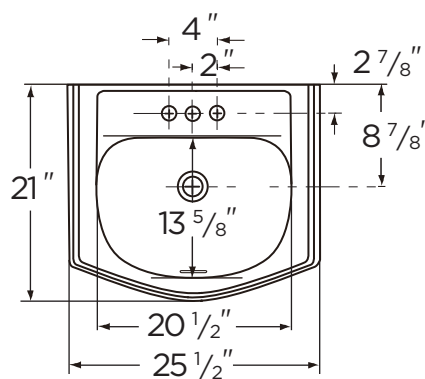

VITREOUS CHINA

LAVATORY
22-575 / 22-579

ALLERTON™ SUITE Lavatory & Pedestal Unit

Features:

- 25 1/2" x 21" Pedestal Lavatory
- 4" Centers (22-575)
- 8" Centers (22-579)
- 1 1/2" backsplash
- Concealed front overflow
- White, Bone and Biscuit

Dimensions:

Height 35"
 Width 25 1/2"
 Depth 21"
 Shipping Weight 75 lbs

Specifications: Lavatory—#12-575 Shown

Pedestal—#29-843

Job Name	
Date	
Model Specified	
Quantity	
Customer	
Contractor	
Architect/engineer	

www.gerberonline.com

ALLERTON™

22-575 / 22-579
Lavatory & Pedestal Unit
(Lavatory 12-575 Shown with Pedestal 29-843)

NOTES:
All dimensions are in inches.
Illustrations may not be drawn to scale.

PLUMBERS NOTE:
Provide suitable reinforcement for all wall supports.

IMPORTANT:
Dimensions of fixtures are nominal and may vary within the range of tolerances established by ASME Standard A 112.19.2.