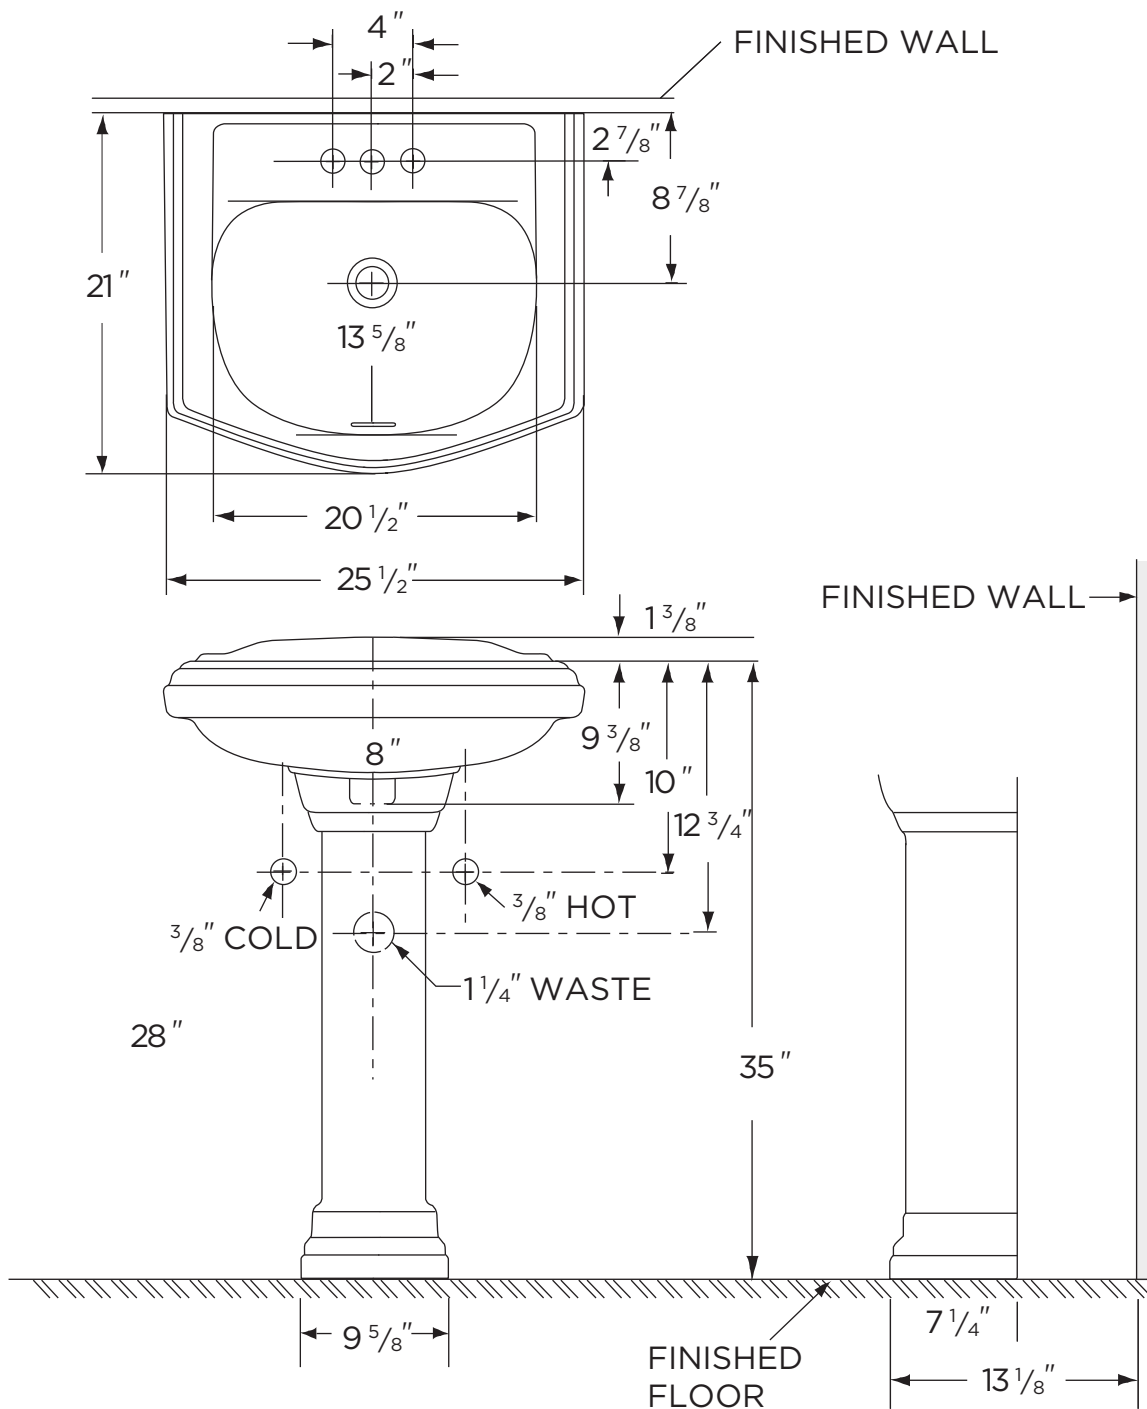

VITREOUS CHINA

LAVATORY
22-575 / 22-579

ALLERTON™ SUITE Lavatory & Pedestal Unit

Features:

- 25 1/2" x 21" Pedestal Lavatory
- 4" Centers (22-575)
- 8" Centers (22-579)
- 1 1/2" backsplash
- Concealed front overflow
- White, Bone and Biscuit

Dimensions:

Height 35"
 Width 25 1/2"
 Depth 21"
 Shipping Weight 75 lbs

Specifications: Lavatory—#12-575 Shown

Pedestal—#29-843

Job Name	
Date	
Model Specified	
Quantity	
Customer	
Contractor	
Architect/engineer	

www.gerberonline.com

ALLERTON™

22-575 / 22-579
Lavatory & Pedestal Unit
(Lavatory 12-575 Shown with Pedestal 29-843)

NOTES:
All dimensions are in inches.
Illustrations may not be drawn to scale.

PLUMBERS NOTE:
Provide suitable reinforcement for all wall supports.

IMPORTANT:
Dimensions of fixtures are nominal and may vary within the range of tolerances established by ASME Standard A 112.19.2.