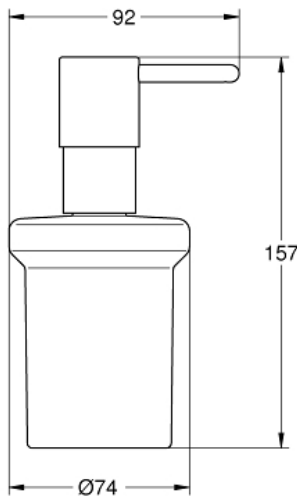

ESSENTIALS
Soap Dispenser
MODEL # 40394001

Pure Freude
an Wasser

GROHE

Product Description:
ESSENTIALS
Soap Dispenser

Standard Specification:

- Material: Glass/Metal
- Fits in the following holders:
- Essentials (40 369)
- Essentials Cube (40 508)
- Bau Cosmopolitan (40 585)
- Essentials Authentic (40 652)
- **GROHE StarLight** chrome finish