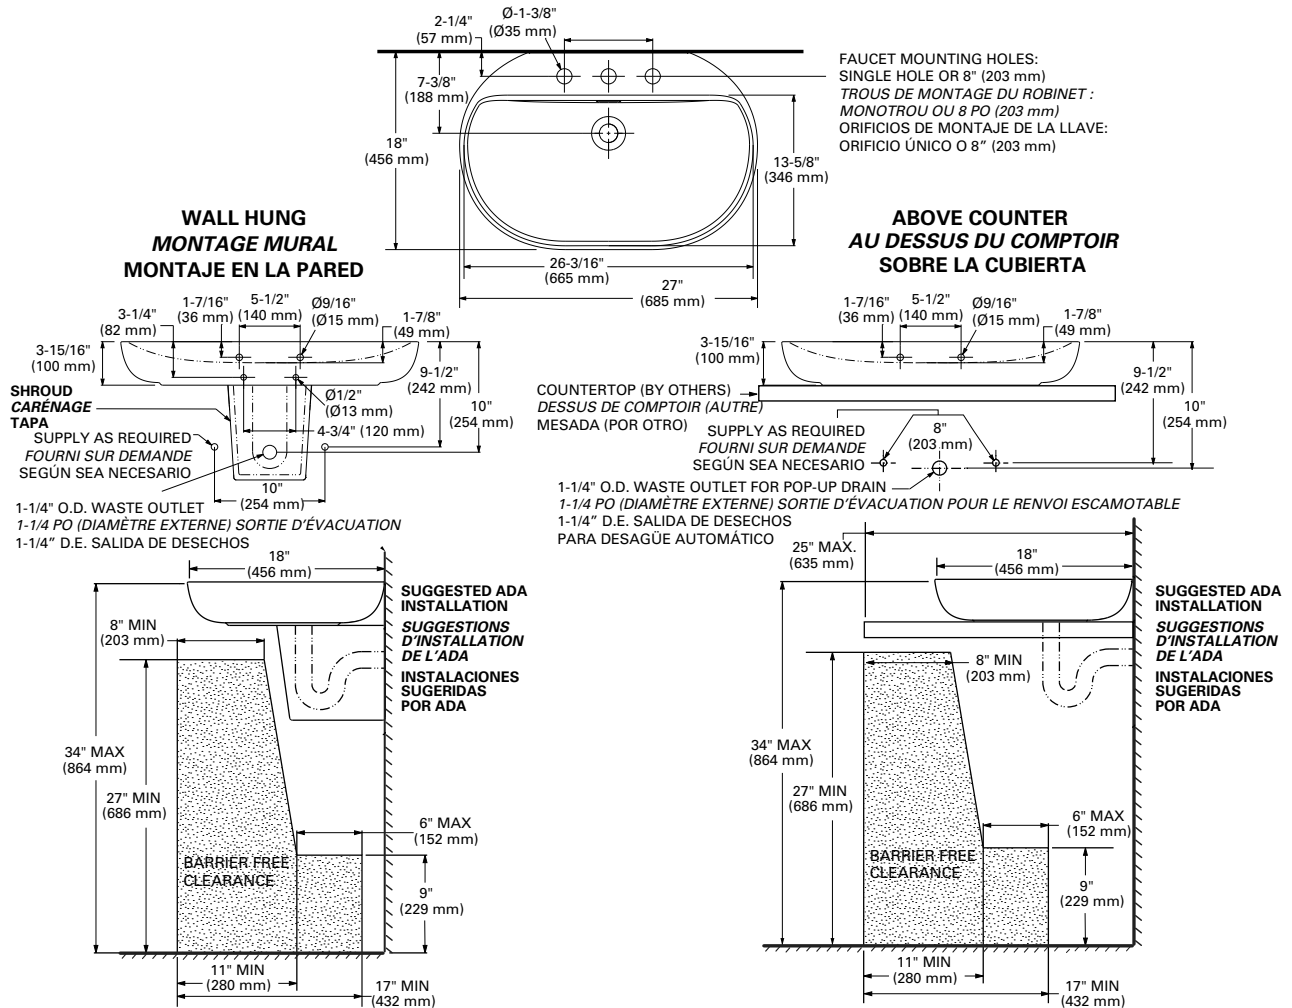

COMPONENTS:

39670000 - ESSENCE Wall-Hung Sink Shroud
Alpine White

- Made of fine fire clay

Nominal Dimensions:

10" x 7-11/16" x 10-1/16"
(255 x 196 x 256 mm)

APPLICABLE CODES & STANDARDS:

- Complete listing will be available by July 2020

- ADA

NOTE: Install this product according to the installation guide.
ADA, CSA compliant when installed to the specific requirements of these regulations.

39668000 Three-Holes 8" Center

39669000 Center Hole Only

ESSENCE

WALL MOUNT/ ABOVE COUNTER LAVATORY

LAVATORY SHROUD (OPTIONAL)

TECHNICAL DATA:

DIMENSIONS:

NOMINAL DIMENSIONS

27" x 3-15/16" x 18"

(685 x 100 x 456 mm)

IMPORTANT:

Dimensions of fixtures are nominal and may vary within the range of tolerance established by ANSI Standard A112.19.2. These measurements are subject to change or cancellation. No responsibility is assumed for use of superseded or voided pages.