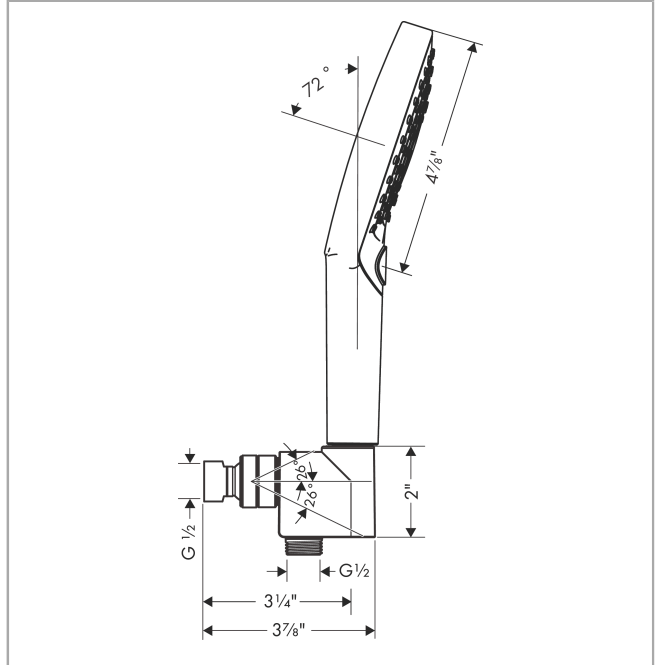

**Raindance Select S**  
**Handshower Set 120 3-Jet, 2.5 GPM**  
 Finishes : **chrome** Part no. : **04542000**

**Description**

**Features**

- consists of: Handshower, Handshower holder, Handshower hose
- Spray modes: Rain, RainAir, Whirl
- Select button for comfortable alternation of spray modes
- 26° adjustment
- Flow: 2.5 GPM (9.5 L/Min)

**Item details**

List Price \$ 237.00

**Technology**

**Compliance**

**Product image**

**Scale drawing**

**Raindance Select S**  
**Handshower Set 120 3-Jet, 2.5 GPM**  
Finishes : **chrome**    Part no. : **04542000**

Exploded drawing

Year of production: >11/18

**Raindance Select S**  
**Handshower Set 120 3-Jet, 2.5 GPM**  
 Finishes : **chrome**    Part no. : **04542000**

## Spare parts list

Year of production: >11/18

Pos.	Description	Part no.	Price	PU
1	support	04580000	-	1
2	filter packing	88649000	-	1
3	nut	97958000	-	1
4	lever collar	97536000	-	1
5	seal	97606000	-	1
6	ball joint	97331000	-	1
7	set of non return valves DW 15	94074000	-	1
8	seal	98058000	-	1
9	shower hose 1,60 m	28276003	-	1
10	filter packing	94246000	-	1
11	handshower	26531001	-	1