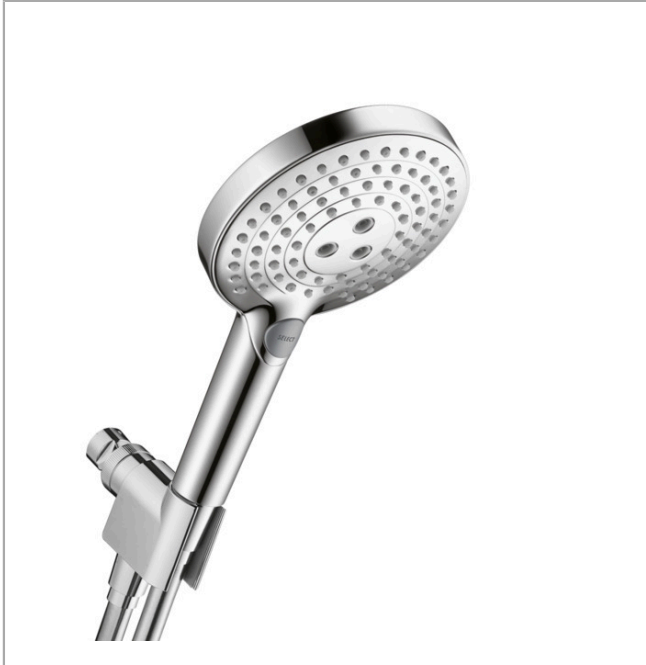

**Raindance Select S**  
**Handshower Set 120 3-Jet, 2.5 GPM**  
 Finishes : **chrome** Part no. : **04542000**

**Description**

**Features**

- consists of: Handshower, Handshower holder, Handshower hose
- Spray modes: Rain, RainAir, Whirl
- Select button for comfortable alternation of spray modes
- 26° adjustment
- Flow: 2.5 GPM (9.5 L/Min)

**Item details**

List Price \$ 237.00

**Technology**

**Compliance**

**Product image**

**Scale drawing**

**Raindance Select S**  
**Handshower Set 120 3-Jet, 2.5 GPM**  
Finishes : **chrome**    Part no. : **04542000**

Exploded drawing

Year of production: >11/18

**Raindance Select S**  
**Handshower Set 120 3-Jet, 2.5 GPM**  
 Finishes : **chrome**    Part no. : **04542000**