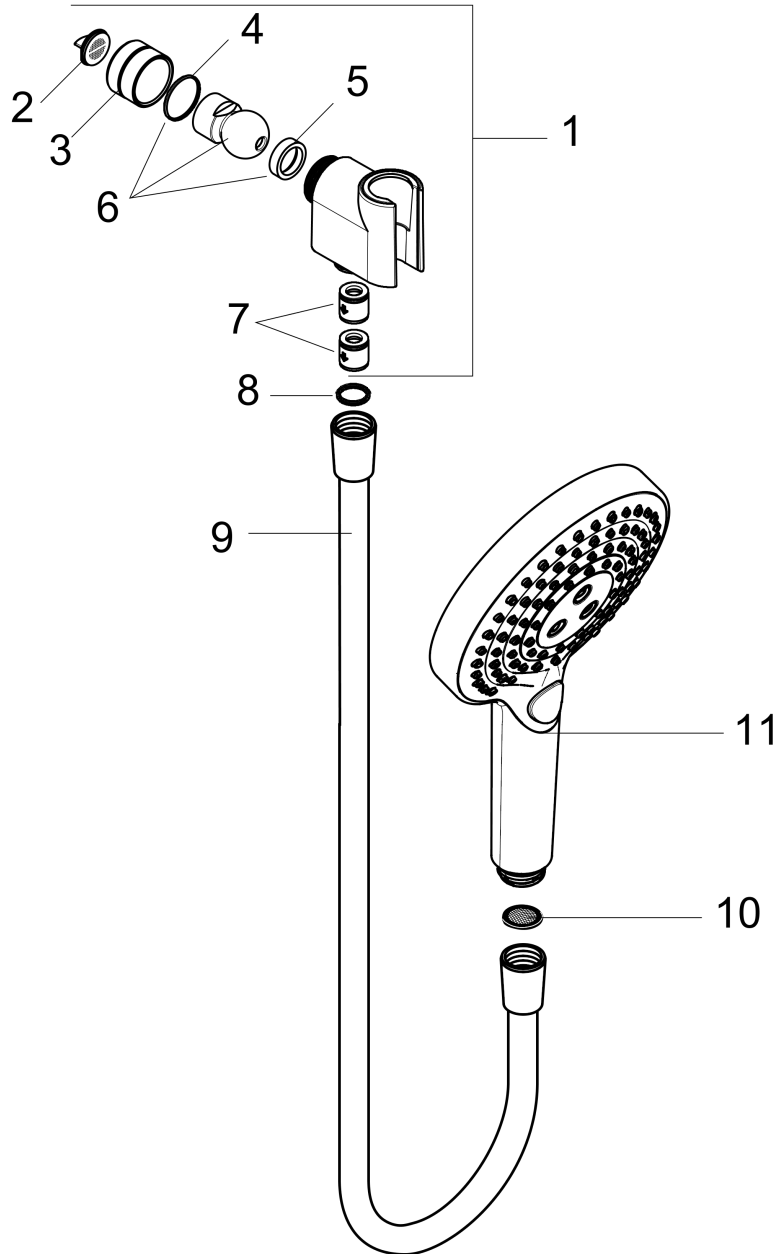

**Raindance Select S**  
**Handshower Set 120 3-Jet, 2.5 GPM**  
 Finishes : **chrome** Part no. : **04542000**

**Description**

**Features**

- consists of: Handshower, Handshower holder, Handshower hose
- Spray modes: Rain, RainAir, Whirl
- Select button for comfortable alternation of spray modes
- 26° adjustment
- Flow: 2.5 GPM (9.5 L/Min)

**Item details**

List Price \$ 237.00

**Technology**

**Compliance**

**Product image**

**Scale drawing**

**Raindance Select S**  
**Handshower Set 120 3-Jet, 2.5 GPM**  
Finishes : **chrome**    Part no. : **04542000**

Exploded drawing

Year of production: >11/18

**Raindance Select S**  
**Handshower Set 120 3-Jet, 2.5 GPM**  
 Finishes : **chrome**    Part no. : **04542000**

## Spare parts list

Year of production: >11/18

Pos.	Description	Part no.	Price	PU
1	support	04580000	-	1
2	filter packing	88649000	-	1
3	nut	97958000	-	1
4	lever collar	97536000	-	1
5	seal	97606000	-	1
6	ball joint	97331000	-	1
7	set of non return valves DW 15	94074000	-	1
8	seal	98058000	-	1
9	shower hose 1,60 m	28276003	-	1
10	filter packing	94246000	-	1
11	handshower	26531001	-	1