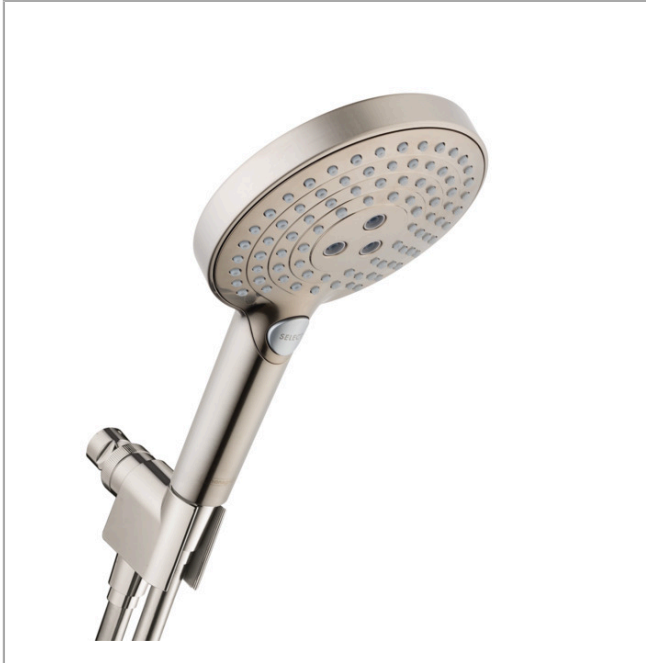

**Raindance Select S**  
**Handshower Set 120 3-Jet, 2.5 GPM**  
 Finishes : **brushed nickel** Part no. : **04542820**

**Description**

**Features**

- consists of: Handshower, Handshower holder, Handshower hose
- Spray modes: Rain, RainAir, Whirl
- Select button for comfortable alternation of spray modes
- 26° adjustment
- Flow: 2.5 GPM (9.5 L/Min)

**Item details**

List Price \$ 313.00

**Technology**

**Compliance**

**Product image**

**Scale drawing**

**Raindance Select S**  
**Handshower Set 120 3-Jet, 2.5 GPM**  
 Finishes : **brushed nickel** Part no. : **04542820**

Exploded drawing

Year of production: >11/18

**Raindance Select S**  
**Handshower Set 120 3-Jet, 2.5 GPM**  
 Finishes : **brushed nickel** Part no. : **04542820**