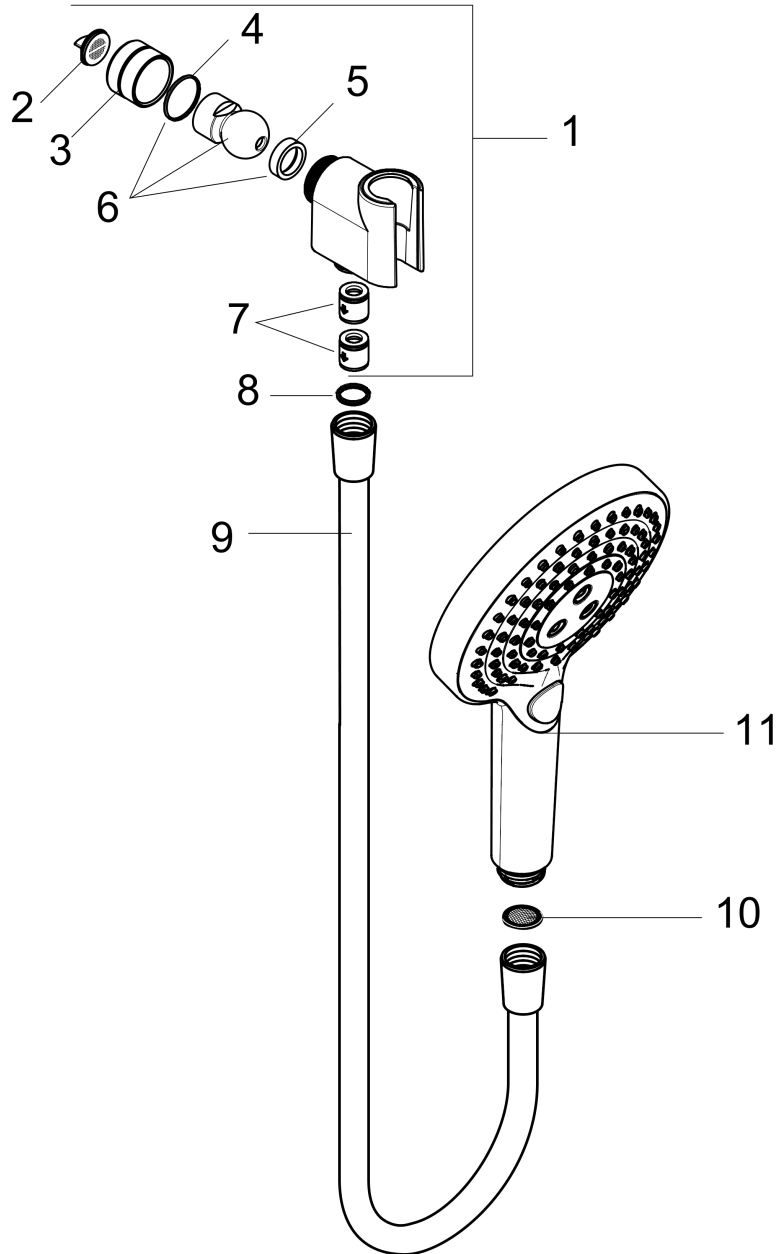

**Raindance Select S**  
**Handshower Set 120 3-Jet, 2.5 GPM**  
 Finishes : **brushed nickel** Part no. : **04542820**

**Description**

**Features**

- consists of: Handshower, Handshower holder, Handshower hose
- Spray modes: Rain, RainAir, Whirl
- Select button for comfortable alternation of spray modes
- 26° adjustment
- Flow: 2.5 GPM (9.5 L/Min)

**Item details**

List Price \$ 313.00

**Technology**

**Compliance**

**Product image**

**Scale drawing**

**Raindance Select S**  
**Handshower Set 120 3-Jet, 2.5 GPM**  
 Finishes : **brushed nickel** Part no. : **04542820**

Exploded drawing

Year of production: >11/18

**Raindance Select S**  
**Handshower Set 120 3-Jet, 2.5 GPM**  
 Finishes : **brushed nickel** Part no. : **04542820**

## Spare parts list

Year of production: >11/18

Pos.	Description	Part no.	Price	PU
1	support	04580820	-	1
2	filter packing	88649000	-	1
3	nut	97958820	-	1
4	lever collar	97536000	-	1
5	seal	97606000	-	1
6	ball joint	97331000	-	1
7	set of non return valves DW 15	94074000	-	1
8	seal	98058000	-	1
9	shower hose 1,60 m	28276823	-	1
10	filter packing	94246000	-	1
11	handshower	26531821	-	1