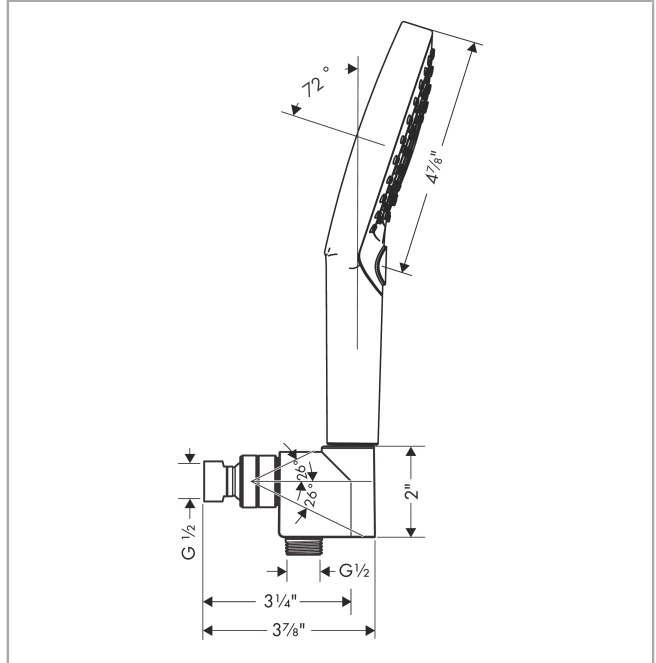

**Raindance Select S**  
**Handshower Set 120 3-Jet, 2.5 GPM**  
 Finishes : **brushed nickel** Part no. : **04542820**

**Description**

**Features**

- consists of: Handshower, Handshower holder, Handshower hose
- Spray modes: Rain, RainAir, Whirl
- Select button for comfortable alternation of spray modes
- 26° adjustment
- Flow: 2.5 GPM (9.5 L/Min)

**Item details**

List Price \$ 313.00

**Technology**

**Compliance**

**Product image**

**Scale drawing**

**Raindance Select S**  
**Handshower Set 120 3-Jet, 2.5 GPM**  
 Finishes : **brushed nickel** Part no. : **04542820**

Exploded drawing

Year of production: >11/18

**Raindance Select S**  
**Handshower Set 120 3-Jet, 2.5 GPM**  
 Finishes : **brushed nickel** Part no. : **04542820**

## Spare parts list

Year of production: >11/18

Pos.	Description	Part no.	Price	PU
1	support	04580820	-	1
2	filter packing	88649000	-	1
3	nut	97958820	-	1
4	lever collar	97536000	-	1
5	seal	97606000	-	1
6	ball joint	97331000	-	1
7	set of non return valves DW 15	94074000	-	1
8	seal	98058000	-	1
9	shower hose 1,60 m	28276823	-	1
10	filter packing	94246000	-	1
11	handshower	26531821	-	1