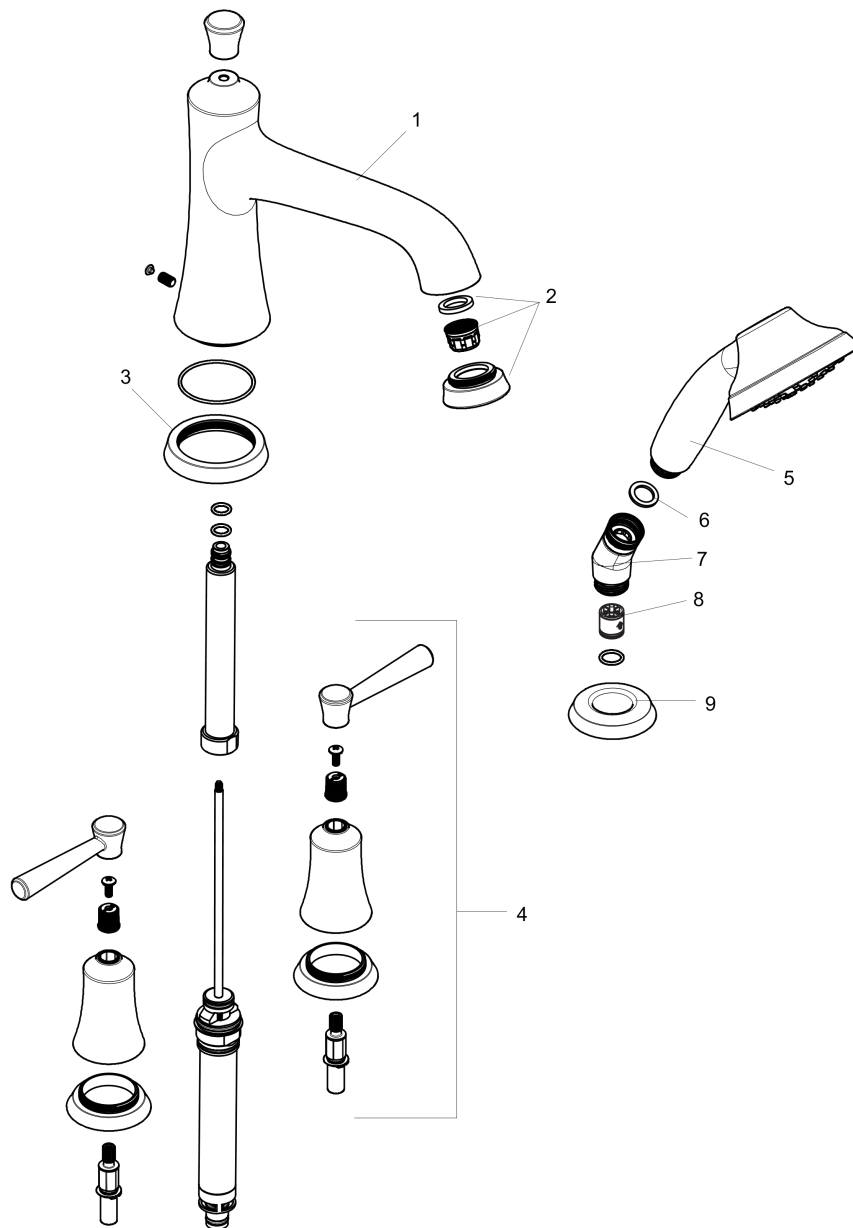

Joleena
4-Hole Roman Tub Set Trim with 1.75 GPM Handshower
 Finishes : **chrome** Part no. : **04777000**

Description

Features

- spray type hand shower: Full
- Flow: 5.55 GPM (21 L/Min)
- flow rate for bath spout at 3 bar: 5.55 GPM (21 L/Min)
- flow rate of hand shower at 3 bar: 1.75 GPM (6.6 L/Min)
- 90° ceramic valves
- Integrated double backflow prevention

Item details

List Price \$ 525.00

Compliance

Product image

Scale drawing

Joleena
4-Hole Roman Tub Set Trim with 1.75 GPM Handshower
 Finishes : **chrome** Part no. : **04777000**

Exploded drawing

Year of production: >09/19

Joleena

4-Hole Roman Tub Set Trim with 1.75 GPM Handshower

Finishes : **chrome** Part no. : **04777000**

Spare parts list

Year of production: >09/19

Pos.	Description	Part no.	Price	PU
2	spout cpl.	93548000	-	1
3	aerator M22x1	93543001	-	1
4	escutcheon for spout	93544000	-	1
5	handle	93542000	-	1
6	handshower	04782000	-	1
7	seal	98058000	-	1
8	shower holder	28071000	-	1
9	set of non return valves DW 15	94074000	-	1
10	escutcheon for shower holder	93547000	-	1
a	selector assy	93549000	-	1