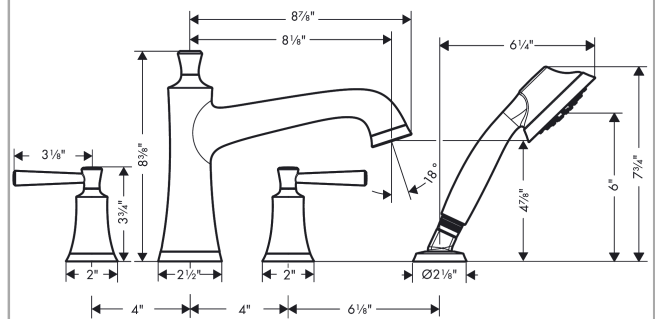

Joleena
4-Hole Roman Tub Set Trim with 1.75 GPM Handshower
 Finishes : **chrome** Part no. : **04777000**

Description

Features

- spray type hand shower: Full
- Flow: 5.55 GPM (21 L/Min)
- flow rate for bath spout at 3 bar: 5.55 GPM (21 L/Min)
- flow rate of hand shower at 3 bar: 1.75 GPM (6.6 L/Min)
- 90° ceramic valves
- Integrated double backflow prevention

Item details

List Price \$ 525.00

Compliance

Product image

Scale drawing

Joleena
4-Hole Roman Tub Set Trim with 1.75 GPM Handshower
 Finishes : **chrome** Part no. : **04777000**

Exploded drawing

Year of production: >09/19

Joleena

4-Hole Roman Tub Set Trim with 1.75 GPM Handshower

Finishes : **chrome** Part no. : **04777000**

Spare parts list

Year of production: >09/19

Pos.	Description	Part no.	Price	PU
2	spout cpl.	93548000	-	1
3	aerator M22x1	93543001	-	1
4	escutcheon for spout	93544000	-	1
5	handle	93542000	-	1
6	handshower	04782000	-	1
7	seal	98058000	-	1
8	shower holder	28071000	-	1
9	set of non return valves DW 15	94074000	-	1
10	escutcheon for shower holder	93547000	-	1
a	selector assy	93549000	-	1