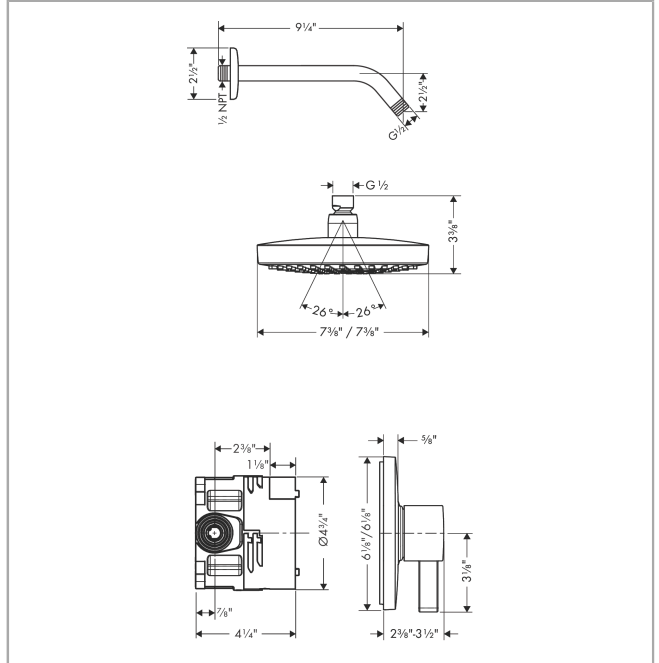

Scale drawing