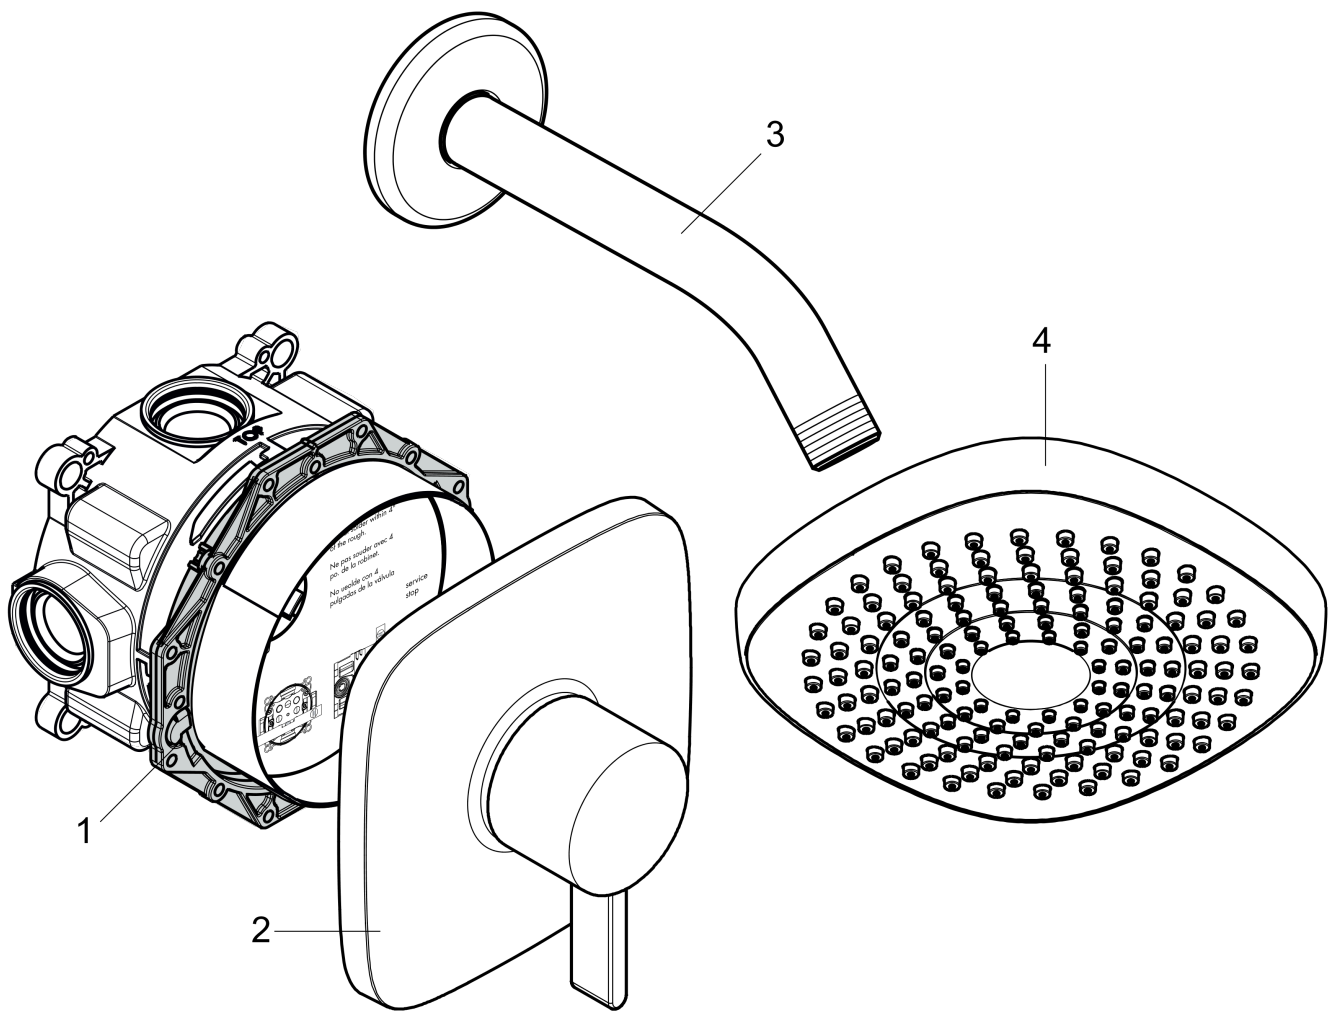

#### Features

- Consists of: Showerhead, Showerarm, Pressure balance trim, Rough
- Spray modes: Rain, IntenseRain
- Number of sprays: 2 spray modes
- spray type alternation: Select button for comfortable alternation of spray modes
- Ball-joint: Showerhead angle adjustable
- Flow: 2.0 GPM (7.6 L/Min)
- use of outlets: Temperature and on/off control for 1 outlet

### Product image

### Scale drawing

**Croma Select E**  
**Pressure Balance Shower Set with Rough, 2.0 GPM**  
 Finishes : **chrome** Part no. : **04911000**

Exploded drawing

Year of production: >08/20

**Croma Select E**  
**Pressure Balance Shower Set with Rough, 2.0 GPM**  
 Finishes : **chrome**    Part no. : **04911000**

**Spare parts list**

Year of production: >08/20

<b>Pos.</b>	<b>Description</b>	<b>Part no.</b>	<b>Price</b>	<b>PU</b>
1	base body	01850181	-	1
2	Finish set	15718001	-	1
3	shower arm	04186003	-	1
4	showerhead cpl.	26528001	-	1