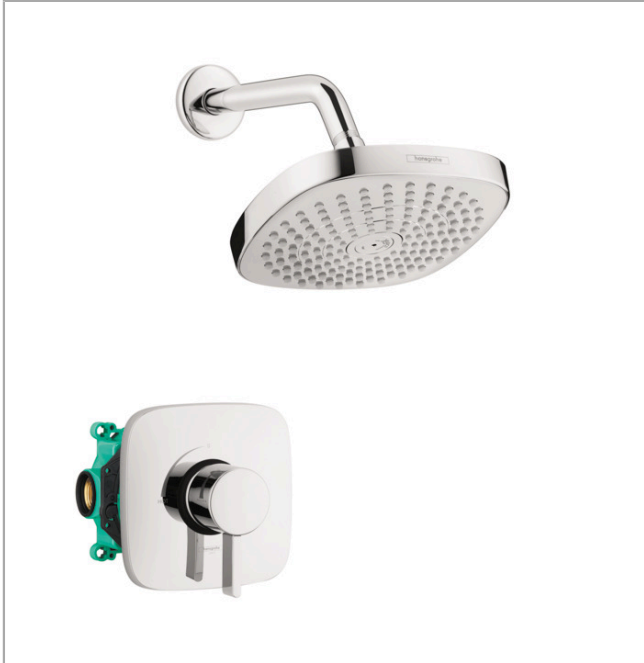

Croma Select E
Pressure Balance Shower Set with Rough, 2.0 GPM
Finishes : **chrome** Part no. : **04911000**

Description

Features

- Consists of: Showerhead, Showerarm, Pressure balance trim, Rough
- Spray modes: Rain, IntenseRain
- Number of sprays: 2 spray modes
- spray type alternation: Select button for comfortable alternation of spray modes
- Ball-joint: Showerhead angle adjustable
- Flow: 2.0 GPM (7.6 L/Min)
- use of outlets: Temperature and on/off control for 1 outlet

Item details

List Price $ 646.00

Technology

Compliance

Product image