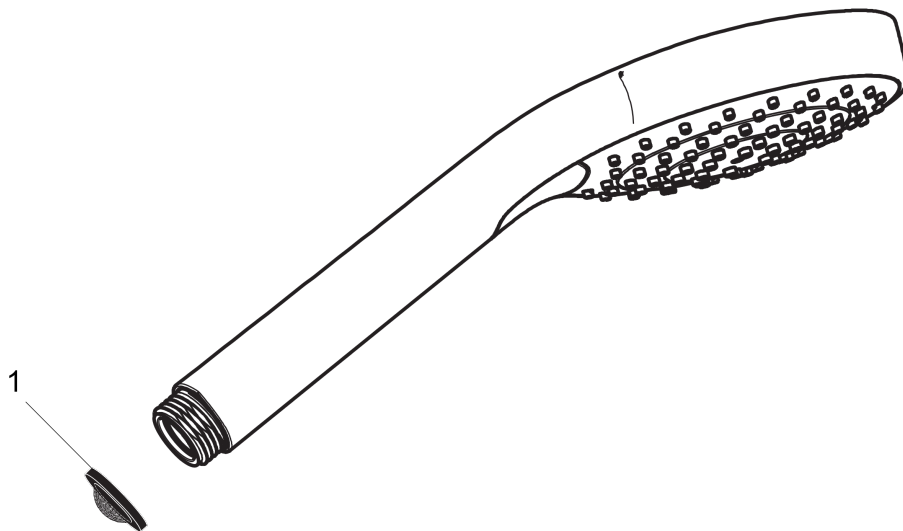

Croma Select S
Handshower 110 Vario-Jet, 2.5 GPM
 Finishes : **white/chrome** Part no. : **26803401**

Description

Features

- Select button for comfortable alternation of spray modes
- 79 no-clog spray channels
- Spray modes: Vario-Jet (spray zones of variable intensity)
- Flow: 2.5 GPM (9.5 L/Min)
- Easy-to-clean white spray face

Item details

List Price \$ 130.00

Technology

Product image

Scale drawing

Croma Select S
Handshower 110 Vario-Jet, 2.5 GPM
Finishes : **white/chrome** Part no. : **26803401**

Exploded drawing

Year of production: >10/16

Croma Select S
Handshower 110 Vario-Jet, 2.5 GPM
 Finishes : **white/chrome** Part no. : **26803401**

Spare parts list

Year of production: >10/16

| Pos. | Description | Part no. | Price | PU |
|-------------|--------------------|-----------------|--------------|-----------|
| 1 | filter packing | 94246000 | - | 1 |