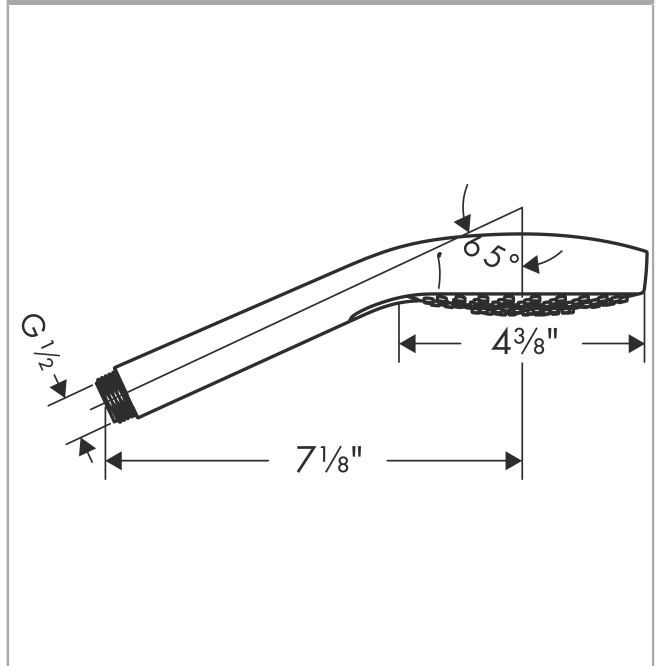

Croma Select S
Handshower 110 Vario-Jet, 2.5 GPM
 Finishes : **white/chrome** Part no. : **26803401**

Description

Features

- Select button for comfortable alternation of spray modes
- 79 no-clog spray channels
- Spray modes: Vario-Jet (spray zones of variable intensity)
- Flow: 2.5 GPM (9.5 L/Min)
- Easy-to-clean white spray face

Item details

List Price \$ 130.00

Technology

Product image

Scale drawing

Croma Select S
Handshower 110 Vario-Jet, 2.5 GPM
Finishes : **white/chrome** Part no. : **26803401**

Exploded drawing

Year of production: >10/16

Croma Select S
Handshower 110 Vario-Jet, 2.5 GPM
 Finishes : **white/chrome** Part no. : **26803401**

Spare parts list

Year of production: >10/16

| Pos. | Description | Part no. | Price | PU |
|-------------|--------------------|-----------------|--------------|-----------|
| 1 | filter packing | 94246000 | - | 1 |