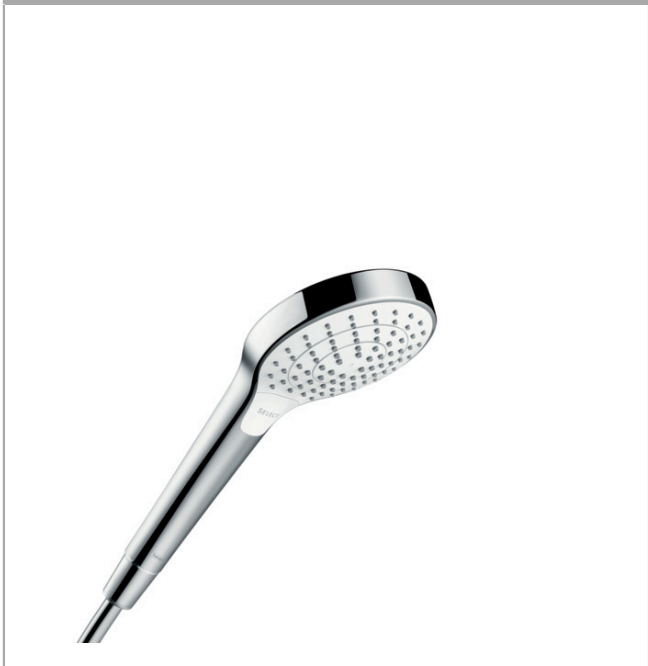

Croma Select S
Handshower 110 Vario-Jet, 2.5 GPM
 Finishes : **white/chrome** Part no. : **26803401**

Description

Features

- Select button for comfortable alternation of spray modes
- 79 no-clog spray channels
- Spray modes: Vario-Jet (spray zones of variable intensity)
- Flow: 2.5 GPM (9.5 L/Min)
- Easy-to-clean white spray face

Item details

List Price \$ 130.00

Technology

Product image

Scale drawing

Croma Select S
Handshower 110 Vario-Jet, 2.5 GPM
Finishes : **white/chrome** Part no. : **26803401**

Exploded drawing

Year of production: >10/16

Croma Select S
Handshower 110 Vario-Jet, 2.5 GPM
 Finishes : **white/chrome** Part no. : **26803401**

Spare parts list

Year of production: >10/16

| Pos. | Description | Part no. | Price | PU |
|-------------|--------------------|-----------------|--------------|-----------|
| 1 | filter packing | 94246000 | - | 1 |