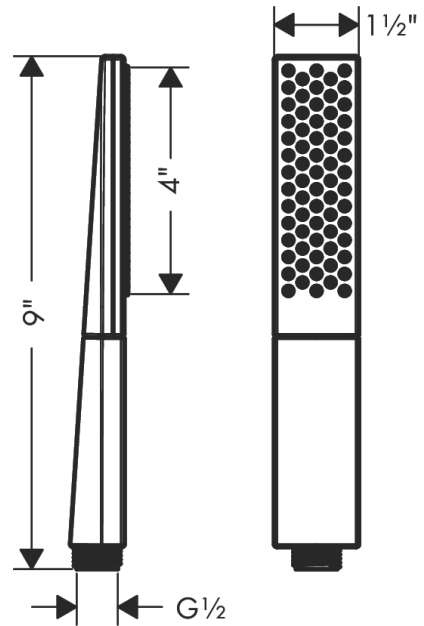

**Rainfinity**  
**Baton Handshower 100 1-Jet, 2.5 GPM**  
 Finishes : **brushed nickel** Part no. : **26866821**

**Description**

**Features**

- Spray modes: PowderRain
- Flow: 2.5 GPM (9.5 L/Min)
- Spray face surface: graphite

**Item details**

List Price \$ 203.00

**Technology**

**Compliance**

**Product image**

**Scale drawing**

Rainfinity  
Baton Handshower 100 1-Jet, 2.5 GPM  
Finishes : brushed nickel Part no. : 26866821

Exploded drawing

Year of production: >04/20

**Rainfinity**

**Baton Handshower 100 1-Jet, 2.5 GPM**

Finishes : **brushed nickel** Part no. : **26866821**

**Spare parts list**

Year of production: >04/20

Pos.	Description	Part no.	Price	PU
1	filter	92672000	-	1
2	seal	98058000	-	1