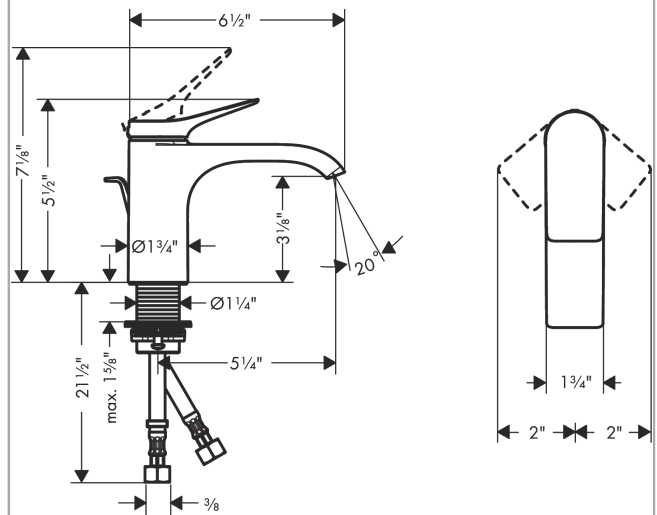

Vivenis
Single-Hole Faucet 80 with Pop-Up Drain, 1.2 GPM
 Finishes : **matte white** Part no. : **75010701**

Description

Features

- Consists of: Single-handle faucet, Pop-up assembly
- Spray modes: WaterfallStream
- Flow: 1.2 GPM (4.5 L/Min)
- Ceramic cartridge
- Includes pop-up drain
- Material waste set: Metal

Item details

List Price \$ 462.00

Technology

Design awards

Compliance

Product image

Scale drawing

Vivenis
Single-Hole Faucet 80 with Pop-Up Drain, 1.2 GPM
 Finishes : **matte white** Part no. : **75010701**

Exploded drawing

Year of production: >11/21

Vivenis**Single-Hole Faucet 80 with Pop-Up Drain, 1.2 GPM**Finishes : **matte white** Part no. : **75010701****Spare parts list**

Year of production: >11/21

| Pos. | Description | Part no. | Price | PU |
|------|-----------------------------------|----------|-------|----|
| 1 | handle | 94277700 | - | 1 |
| 2 | screw cover | 93735700 | - | 1 |
| 3 | escutcheon | 94027700 | - | 1 |
| 4 | nut | 93995000 | - | 1 |
| 5 | O-ring 35x1,5 | 92114000 | - | 1 |
| 6 | cartridge, assy | 93897000 | - | 1 |
| 7 | seal | 95008000 | - | 1 |
| 8 | O-ring 35x2 | 92604000 | - | 1 |
| 9 | adapter for cartridge | 98750000 | - | 1 |
| 10 | O-Ring 30x2 | 98186000 | - | 1 |
| 11 | spray former | 94275001 | - | 1 |
| 12 | connection hose 23½" M8x0,75 3/8" | 96556001 | - | 1 |
| 13 | flat seal | 98749000 | - | 1 |
| 14 | fixing set (Ø 32) | 13961000 | - | 1 |
| 15 | lever collar | 97548000 | - | 1 |
| 16 | pull rod | 96657700 | - | 1 |
| a | lever arm 340mm (ball-Ø12mm) | 96324000 | - | 1 |