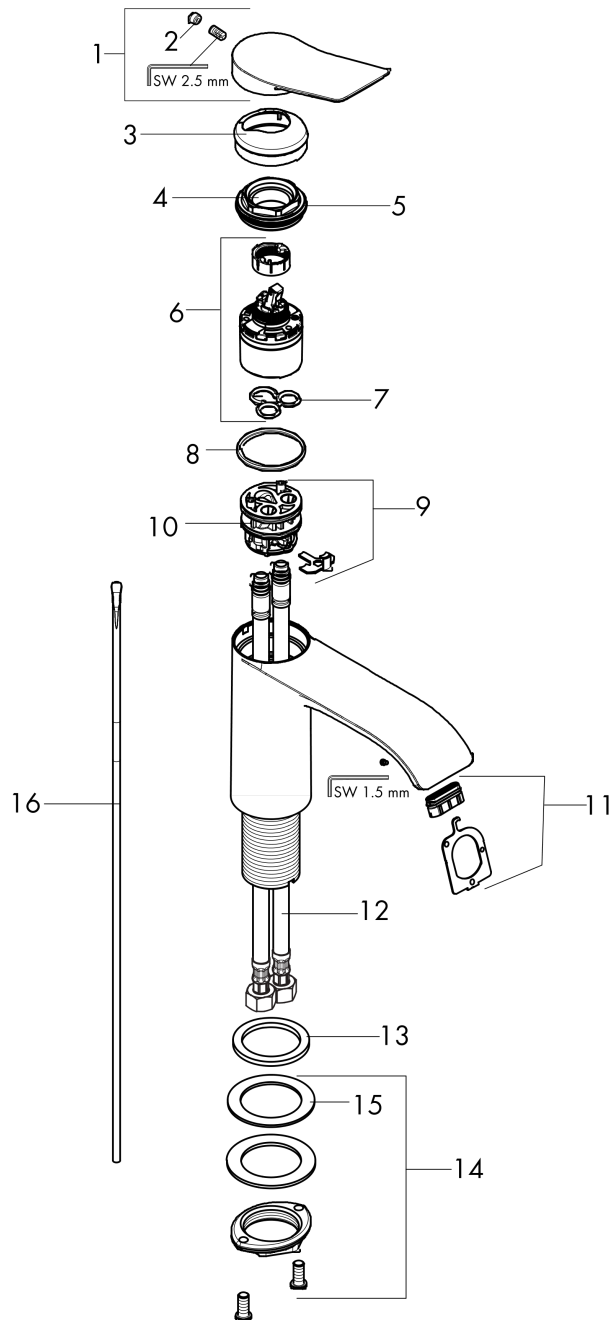

Vivenis
Single-Hole Faucet 80 with Pop-Up Drain, 1.2 GPM
 Finishes : **matte white** Part no. : **75010701**

Description

Features

- Consists of: Single-handle faucet, Pop-up assembly
- Spray modes: WaterfallStream
- Flow: 1.2 GPM (4.5 L/Min)
- Ceramic cartridge
- Includes pop-up drain
- Material waste set: Metal

Item details

List Price \$ 462.00

Technology

Design awards

Compliance

Product image

Scale drawing

Vivenis
Single-Hole Faucet 80 with Pop-Up Drain, 1.2 GPM
 Finishes : **matte white** Part no. : **75010701**

Exploded drawing

Year of production: >11/21

Vivenis**Single-Hole Faucet 80 with Pop-Up Drain, 1.2 GPM**Finishes : **matte white** Part no. : **75010701****Spare parts list**

Year of production: >11/21

| Pos. | Description | Part no. | Price | PU |
|------|-----------------------------------|----------|-------|----|
| 1 | handle | 94277700 | - | 1 |
| 2 | screw cover | 93735700 | - | 1 |
| 3 | escutcheon | 94027700 | - | 1 |
| 4 | nut | 93995000 | - | 1 |
| 5 | O-ring 35x1,5 | 92114000 | - | 1 |
| 6 | cartridge, assy | 93897000 | - | 1 |
| 7 | seal | 95008000 | - | 1 |
| 8 | O-ring 35x2 | 92604000 | - | 1 |
| 9 | adapter for cartridge | 98750000 | - | 1 |
| 10 | O-Ring 30x2 | 98186000 | - | 1 |
| 11 | spray former | 94275001 | - | 1 |
| 12 | connection hose 23½" M8x0,75 3/8" | 96556001 | - | 1 |
| 13 | flat seal | 98749000 | - | 1 |
| 14 | fixing set (Ø 32) | 13961000 | - | 1 |
| 15 | lever collar | 97548000 | - | 1 |
| 16 | pull rod | 96657700 | - | 1 |
| a | lever arm 340mm (ball-Ø12mm) | 96324000 | - | 1 |