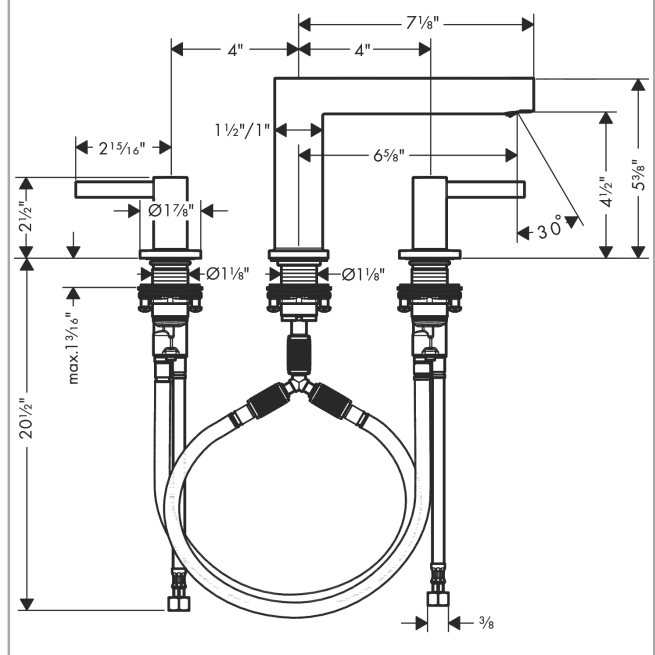

#### Features

- Consists of: Widespread faucet, Pop-up assembly
- Spray modes: Laminar spray
- Flow: 1.2 GPM (4.5 L/Min)
- 90° ceramic valves
- Includes pop-up drain
- Material waste set: Metal

### Scale drawing

**Finoris**  
**Widespread Faucet 110 with Pop-Up Drain, 1.2 GPM**  
 Finishes : **chrome** Part no. : **76033001**

Exploded drawing

Year of production: >11/21