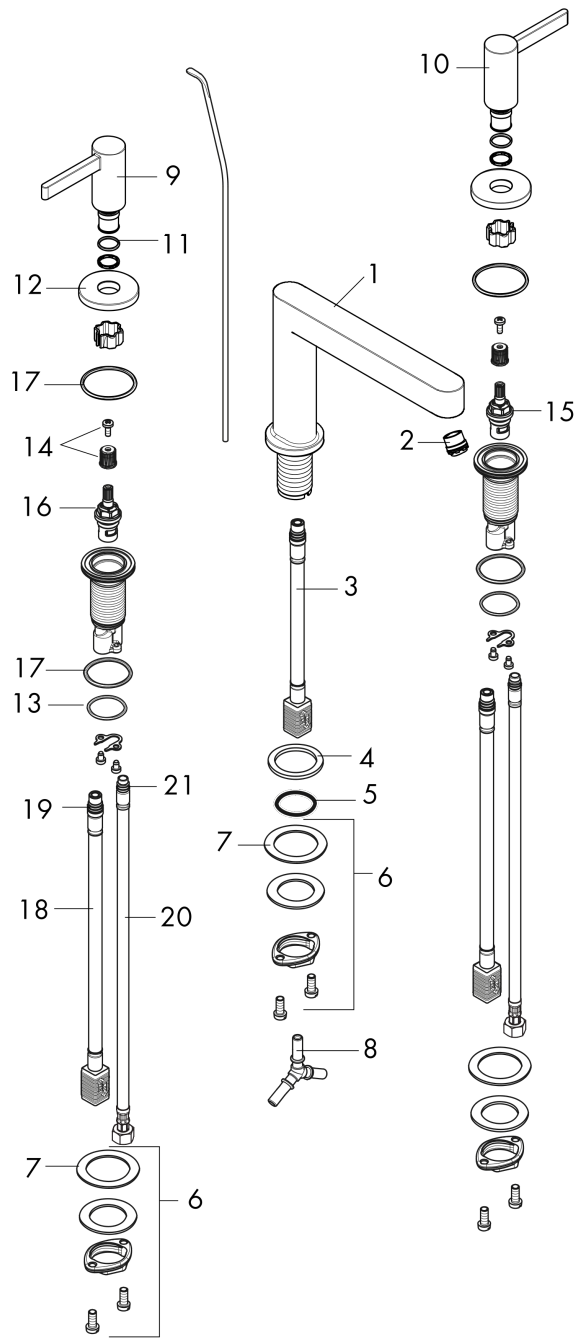

### Product image

### Scale drawing

**Finoris**  
**Widespread Faucet 110 with Pop-Up Drain, 1.2 GPM**  
 Finishes : **chrome** Part no. : **76033001**

Exploded drawing

Year of production: >11/21

### Widespread Faucet 110 with Pop-Up Drain, 1.2 GPM

Finishes : **chrome** Part no. : **76033001**

#### Spare parts list

Year of production: >11/21

Pos.	Description	Part no.	Price	PU
2	spray former	93973000	-	1
3	null	92913000	-	1
4	flat seal	98749000	-	1
5	O-ring 26x4	92191000	-	1
6	null	92909000	-	1
7	lever collar	97548000	-	1
8	hose connection angel	92905000	-	1
9	handle for hot water	93969000	-	1
10	handle for cold water	93970000	-	1
11	O-Ring 14x1,5	98201000	-	1
12	escutcheon for handle	92956000	-	1
13	O-ring 26x2,5	98216000	-	1
14	handle fixing set	98932000	-	1
15	shut off unit right closing	98817000	-	1
16	shut off unit left closing	95366000	-	1
17	null	92907000	-	1
18	null	92914000	-	1
19	O-ring 8x1,75	97827000	-	1
20	connection hose 18½" M8x0,75 3/8"	96321001	-	1
21	O-ring 7x1,5	98422000	-	1
a	pop up waste	88509000	-	1
b	pull rod	96657000	-	1